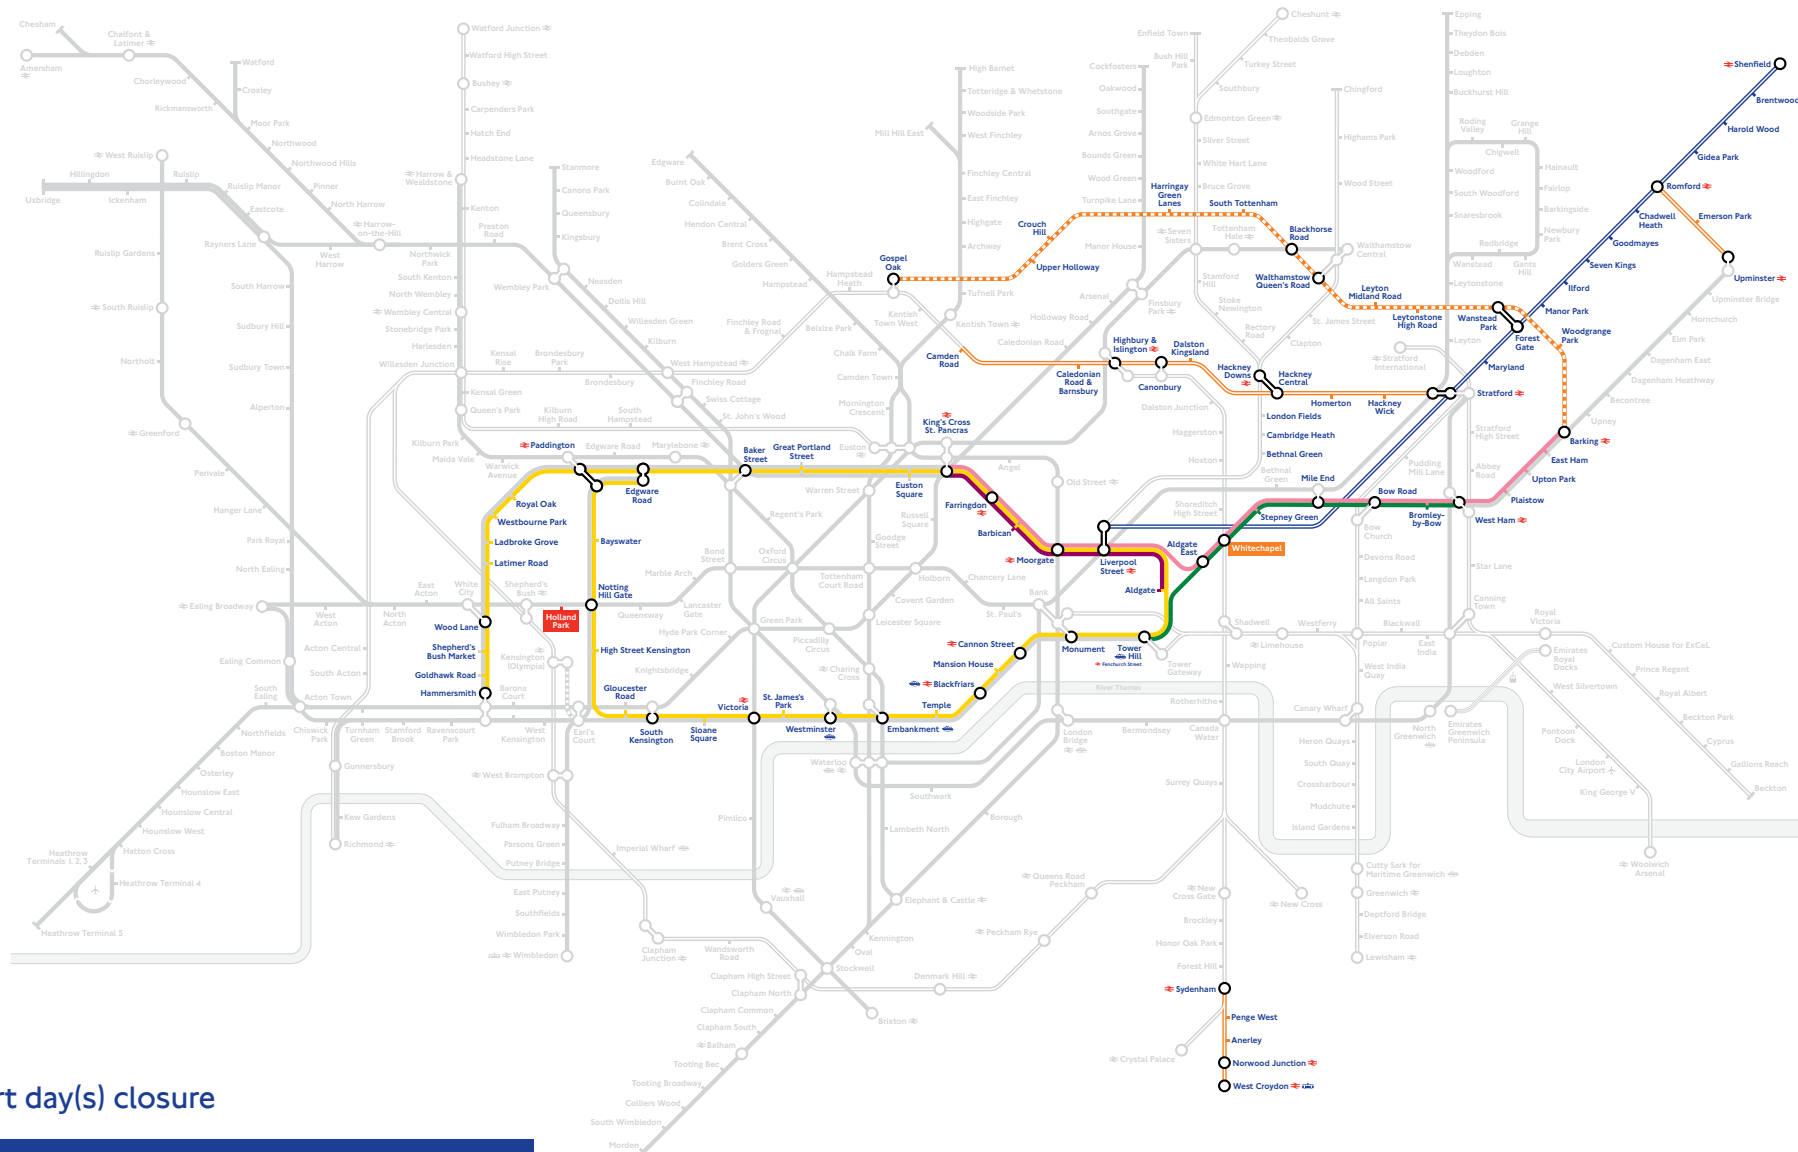

## Holland Park station

Closed until early August.

This is while we replace both lifts.

#### Line closure Entire line closed

There will be no service on the entire line. This is to allow us to carry out track, drainage and Crossrail work between Farringdon and Liverpool Street.

To find out more about our improvements for this line [click here](#)

#### Line closure Tower Hill to West Ham

Trains will not run between Tower Hill and West Ham while we carry out track and drainage replacement work at Aldgate East as well as Crossrail work at Whitechapel.

**Service B:** Mile End (for the Central line) – Bow Road (for Docklands Light Railway) – Bromley-by-Bow – Canning town (for Docklands Light Railway and the Jubilee line) – Plaistow – Stratford (for other TfL services)