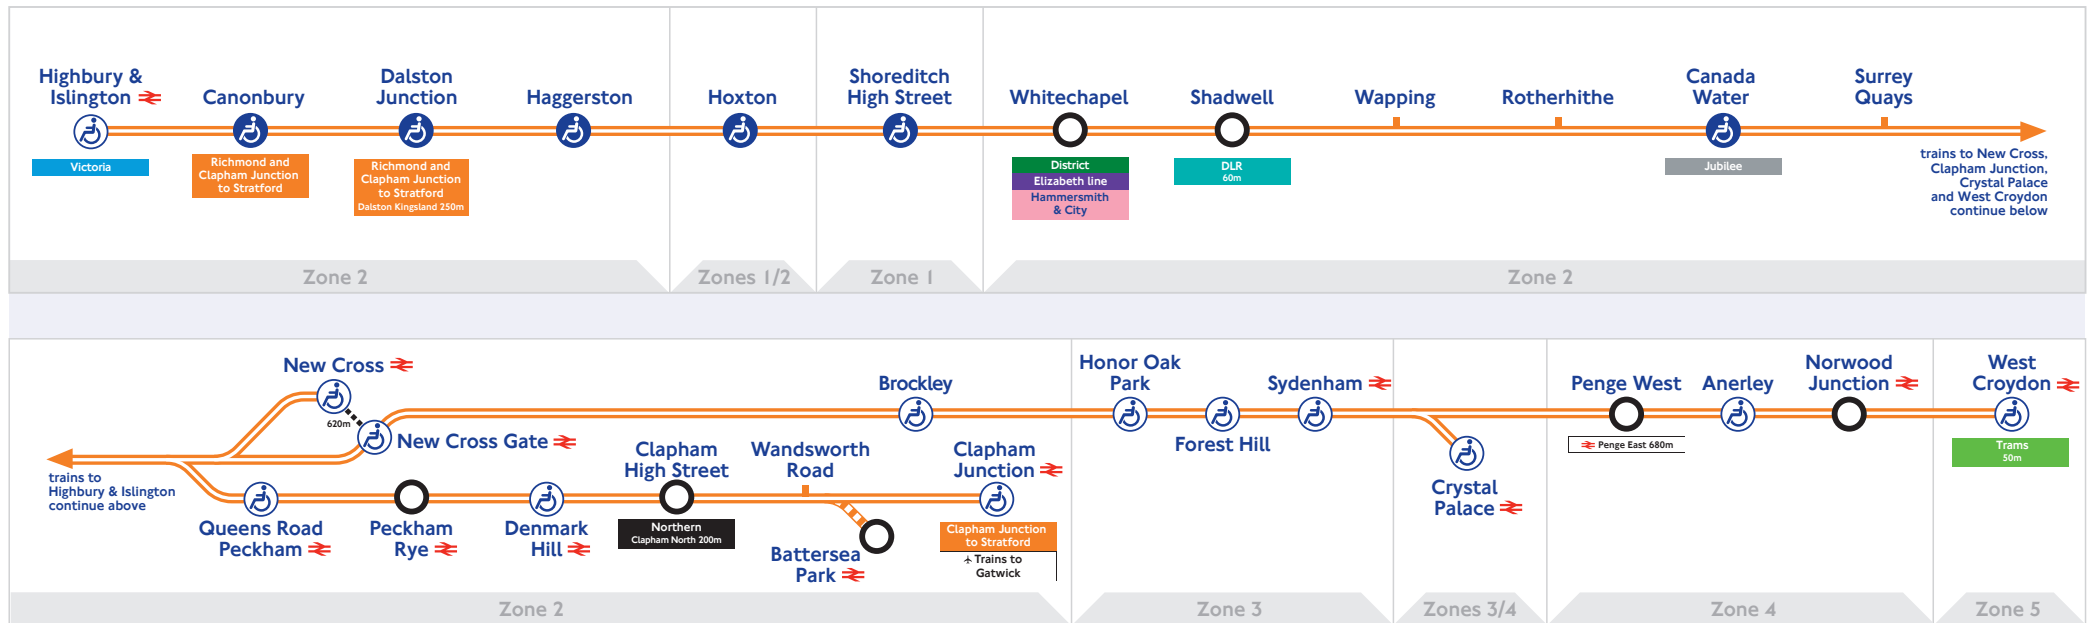

Highbury & Islington to New Cross, Clapham Junction, Crystal Palace and West Croydon route

Key to symbols

- Interchange stations
- ♿ Step-free access from street to train
- ♿ Step-free access from street to platform
- ≡ National Rail
- ✈ Airport
- 🚧 Very limited service