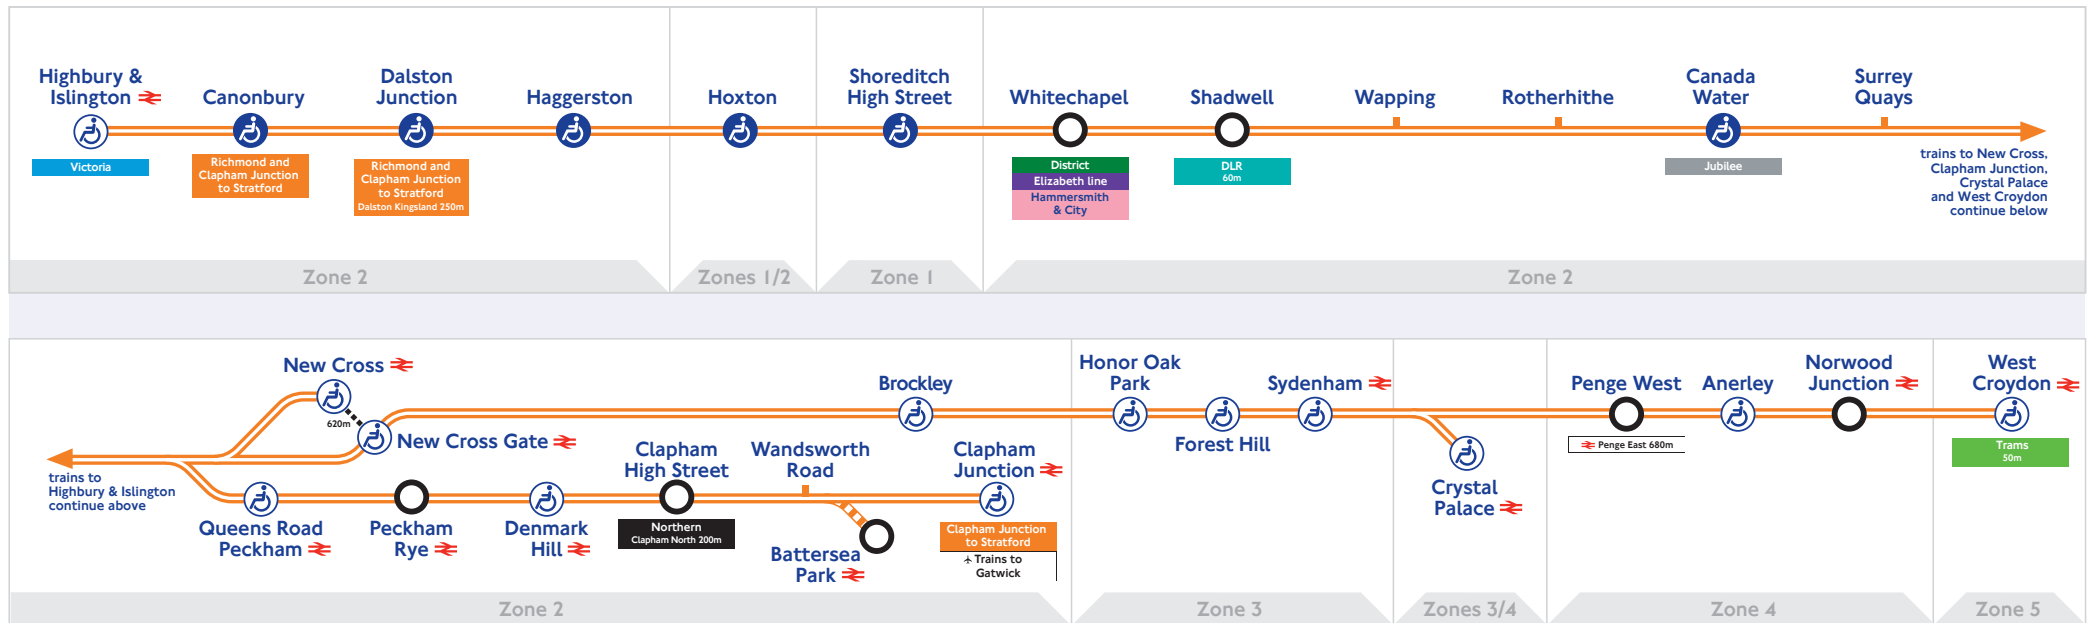

# Highbury & Islington to New Cross, Clapham Junction, Crystal Palace and West Croydon route

## Key to symbols

- Interchange stations
- Step-free access from street to train
- Step-free access from street to platform
- National Rail
- Airport
- Very limited service