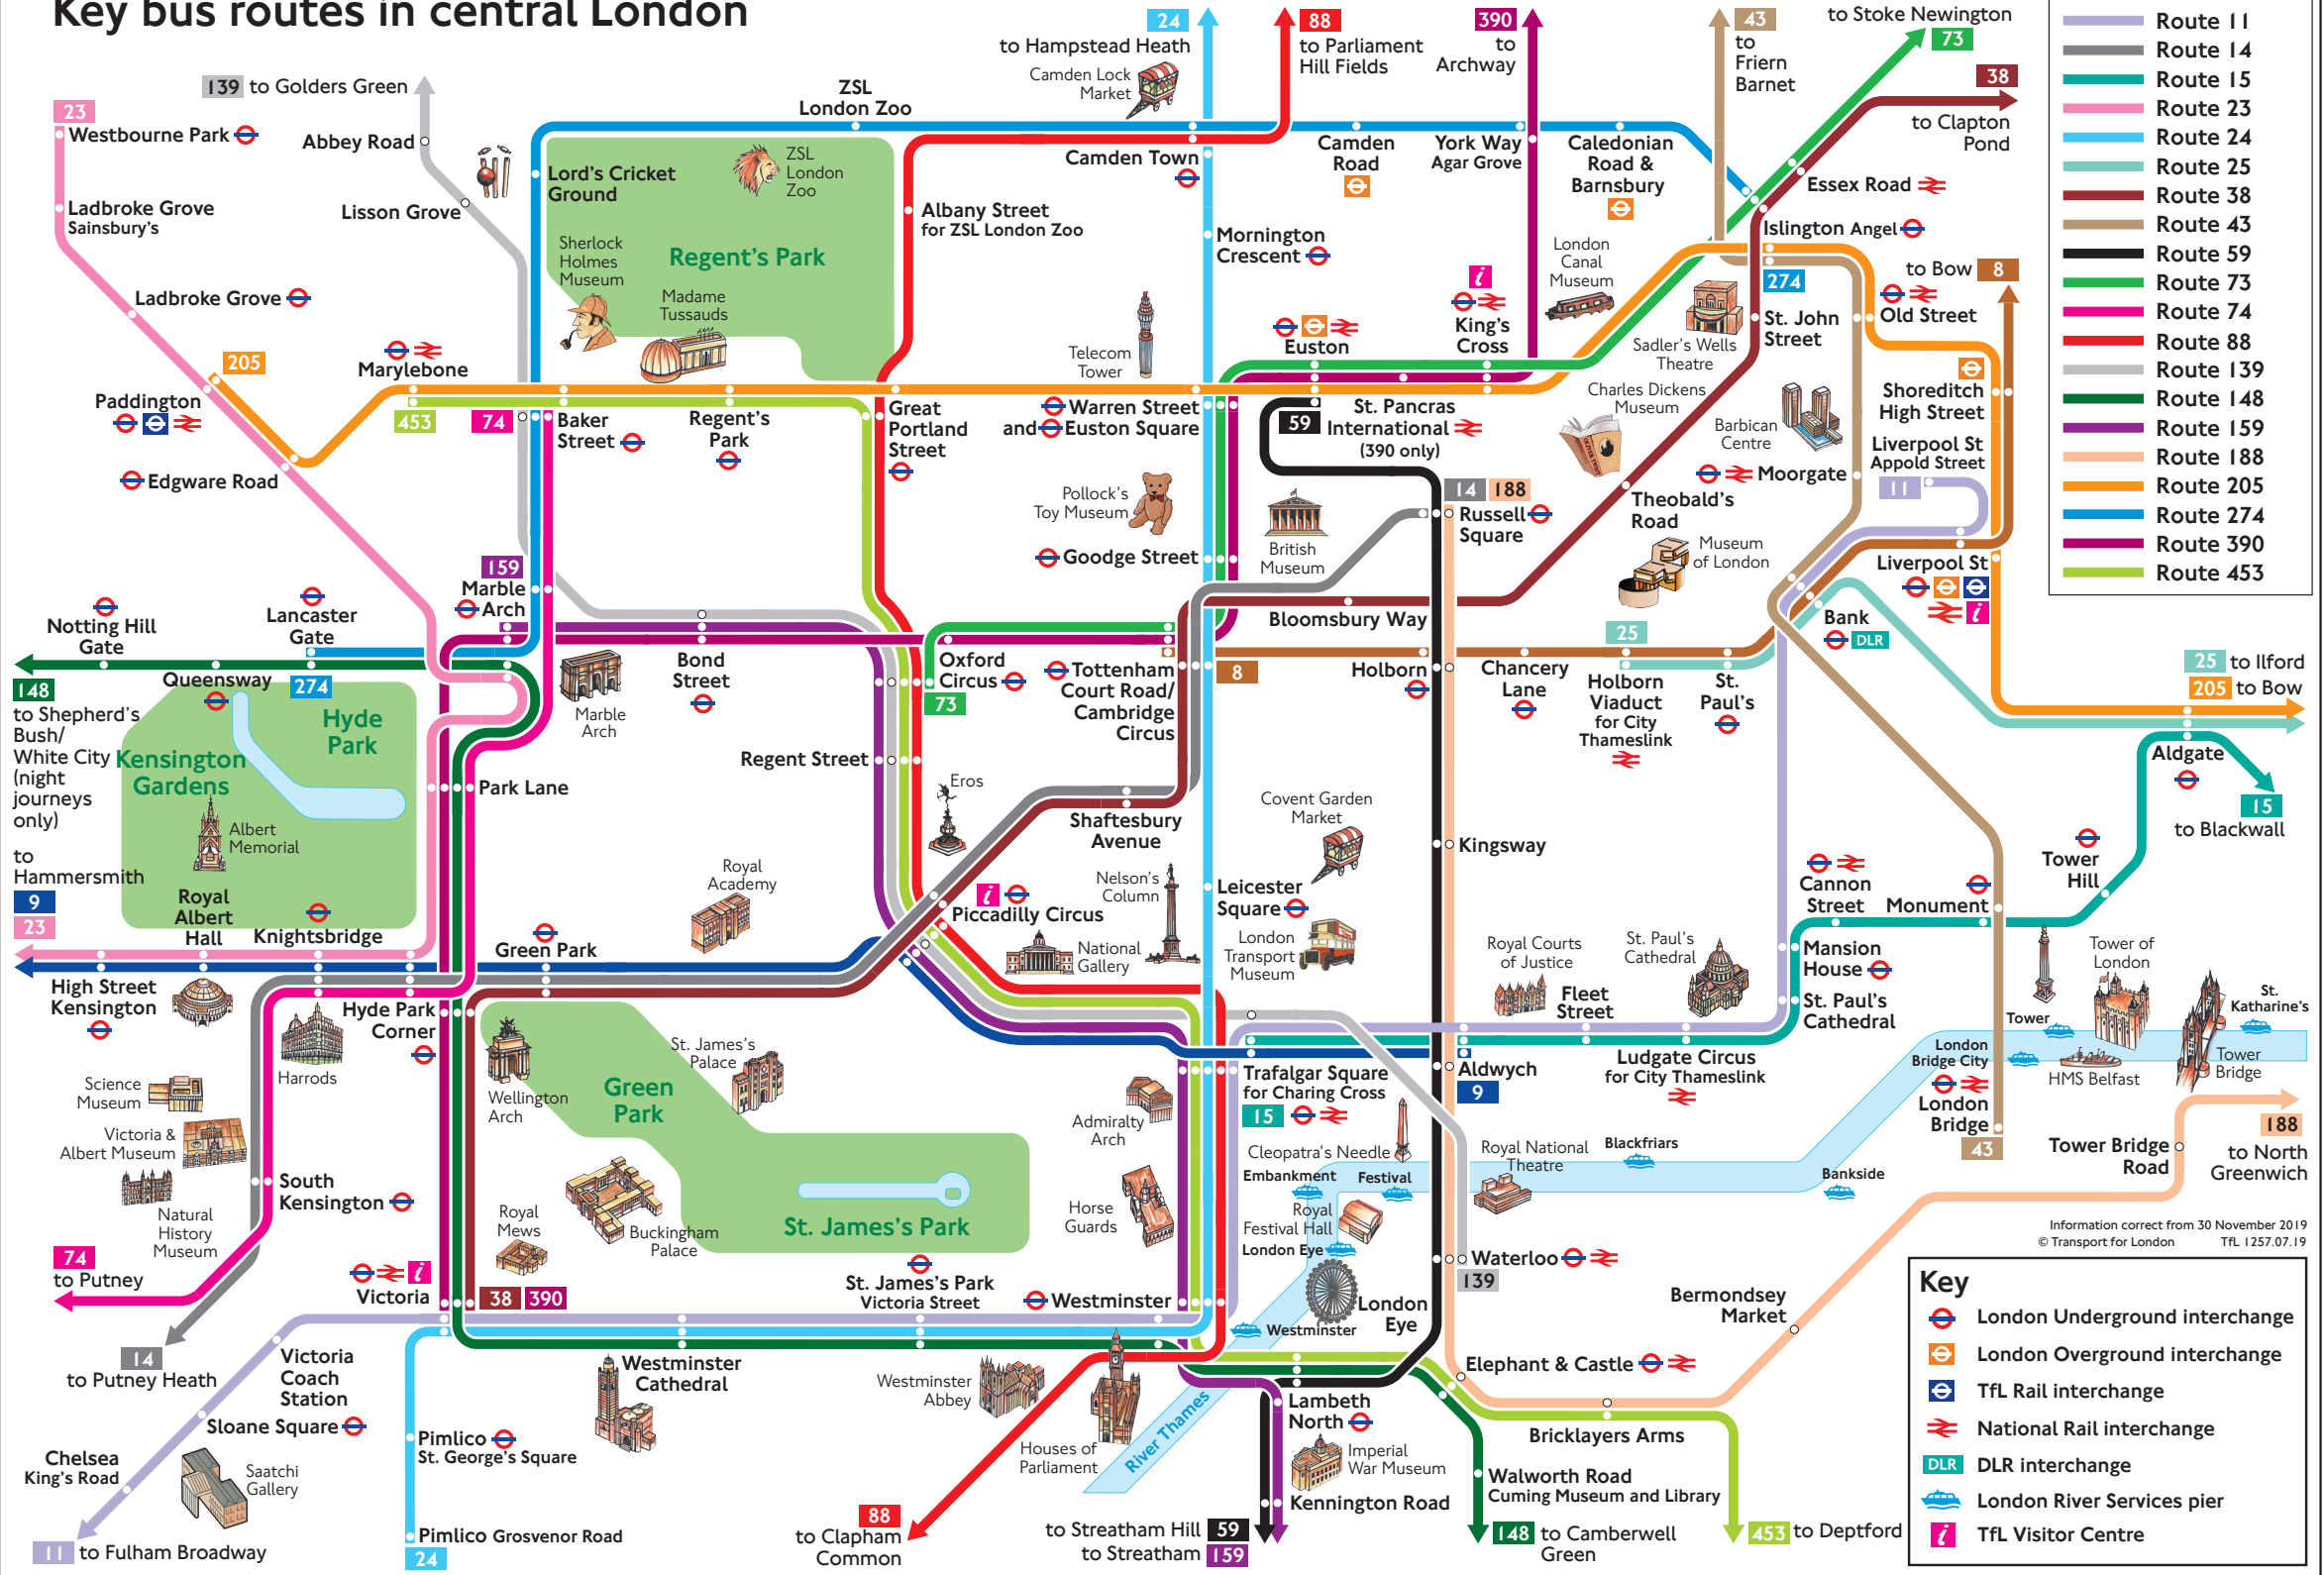

Key bus routes in central London

- Route 8
- Route 9
- Route 11
- Route 14
- Route 15
- Route 23
- Route 24
- Route 25
- Route 38
- Route 43
- Route 59
- Route 73
- Route 74
- Route 88
- Route 139
- Route 148
- Route 159
- Route 188
- Route 205
- Route 274
- Route 390
- Route 453

Key

- London Underground interchange
- London Overground interchange
- TFL Rail interchange
- National Rail interchange
- DLR interchange
- London River Services pier
- TFL Visitor Centre

Information correct from 30 November 2019
 © Transport for London TFL 1.257.07.19