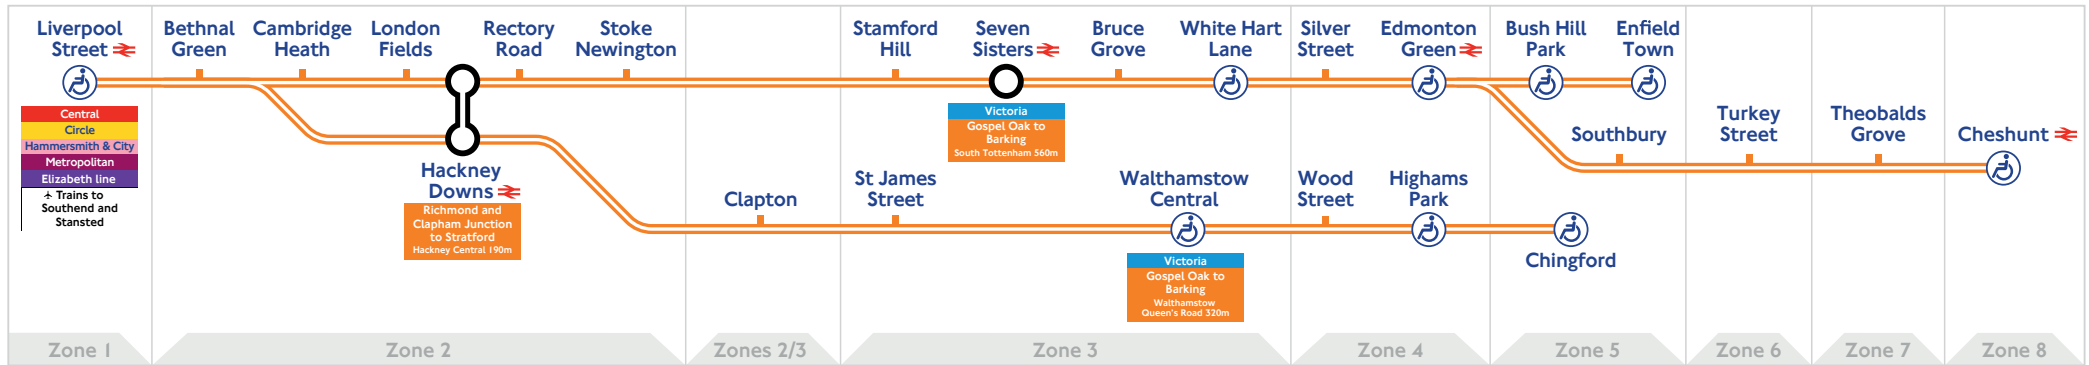

Liverpool Street to Enfield Town, Cheshunt and Chingford route

Key to symbols

- Interchange stations
- Step-free access from street to platform
- National Rail
- Airport

Engineering work and public holidays

then at the same time past each hour until

All services run by London Overground unless otherwise shown

LE Service run by Greater Anglia

- B Starts from Hertford East
- C Starts from Cambridge North
- D Starts from Stansted Airport

then at the same time past each hour until

All services run by London Overground unless otherwise shown

LE Service run by Greater Anglia

D Starts from Stansted Airport