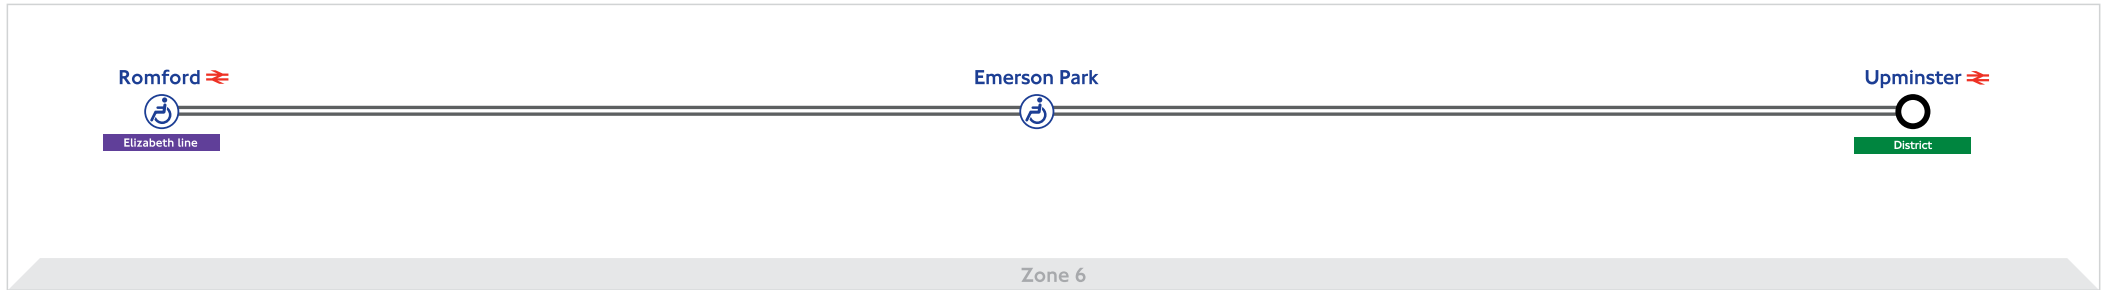

Liberty line

Valid from Sunday 15 December 2024 until Saturday 17 May 2025

Key to symbols

- Interchange stations ♿ Step-free access from street to platform ≡ National Rail

Engineering work and public holidays

For further details please visit the TfL website.

Liberty line eastbound

Mondays to Saturdays

Romford	0611	0641	0711	0741	then at the same time past each hour until	2111	2141
Emerson Park	0616	0646	0716	0746		2116	2146
Upminster	0621	0650	0720	0750		2120	2150

Sundays

Romford	0841	0911	0941	then at the same time past each hour until	1911	1941
Emerson Park	0846	0916	0946		1916	1946
Upminster	0850	0920	0950		1920	1950

Liberty line westbound

Mondays to Saturdays

Upminster	0625	0655	0725	0755	then at the same time past each hour until	2125	2155
Emerson Park	0629	0659	0729	0759		2129	2159
Romford	0635	0704	0734	0804		2134	2204