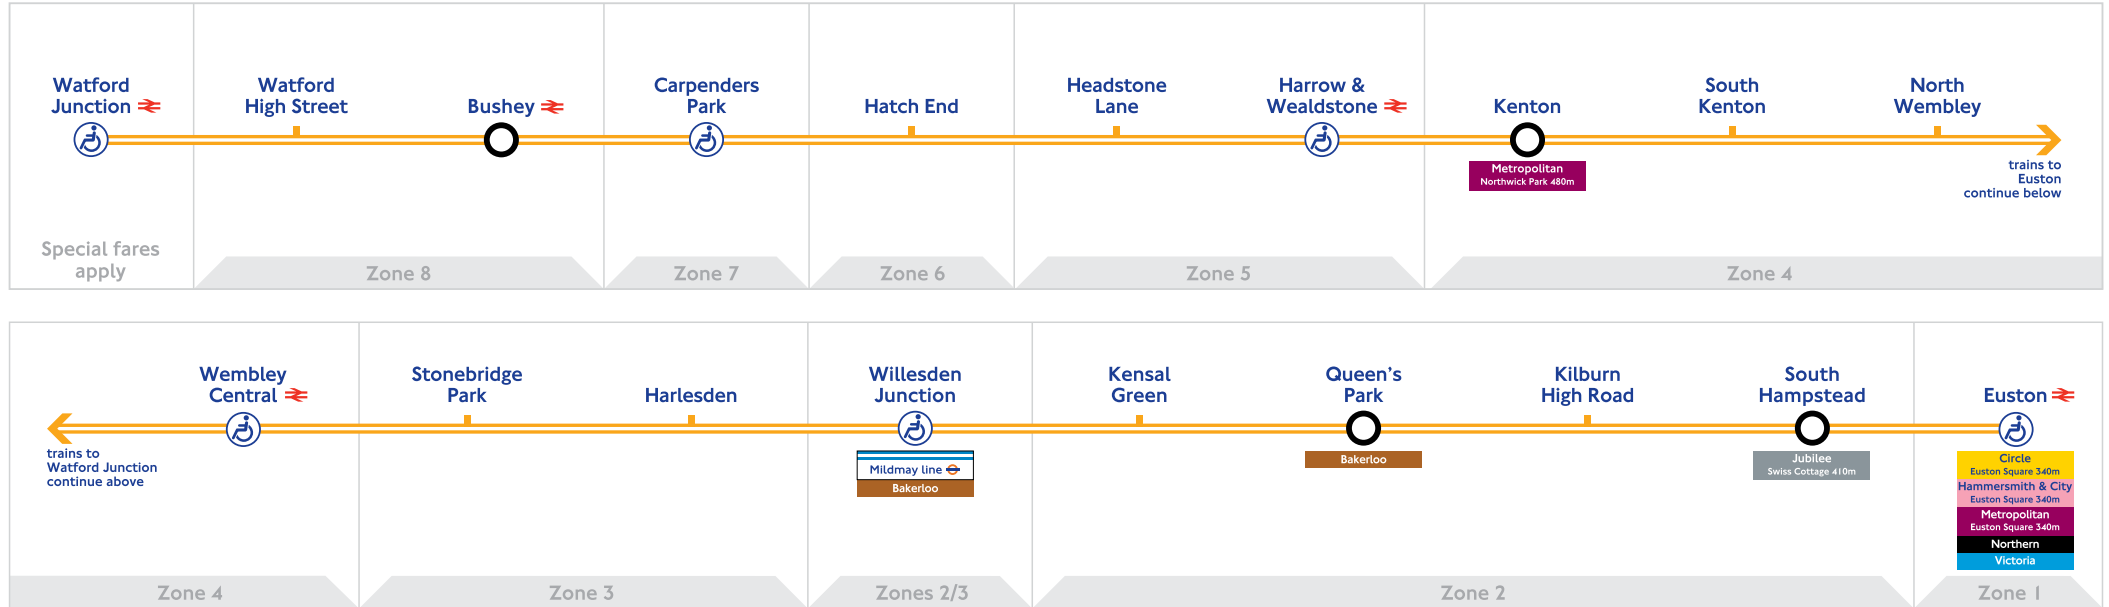

Lioness line

Valid from Sunday 15 December 2024 until Saturday 17 May 2025

Key to symbols

- Interchange stations
- ♿ Step-free access from street to platform
- ≡ National Rail

Engineering work and public holidays

then at the same time past each hour until

 Frequent Bakerloo line services run between these stations. Please see London Underground publicity for more details

All services run by London Overground unless otherwise shown