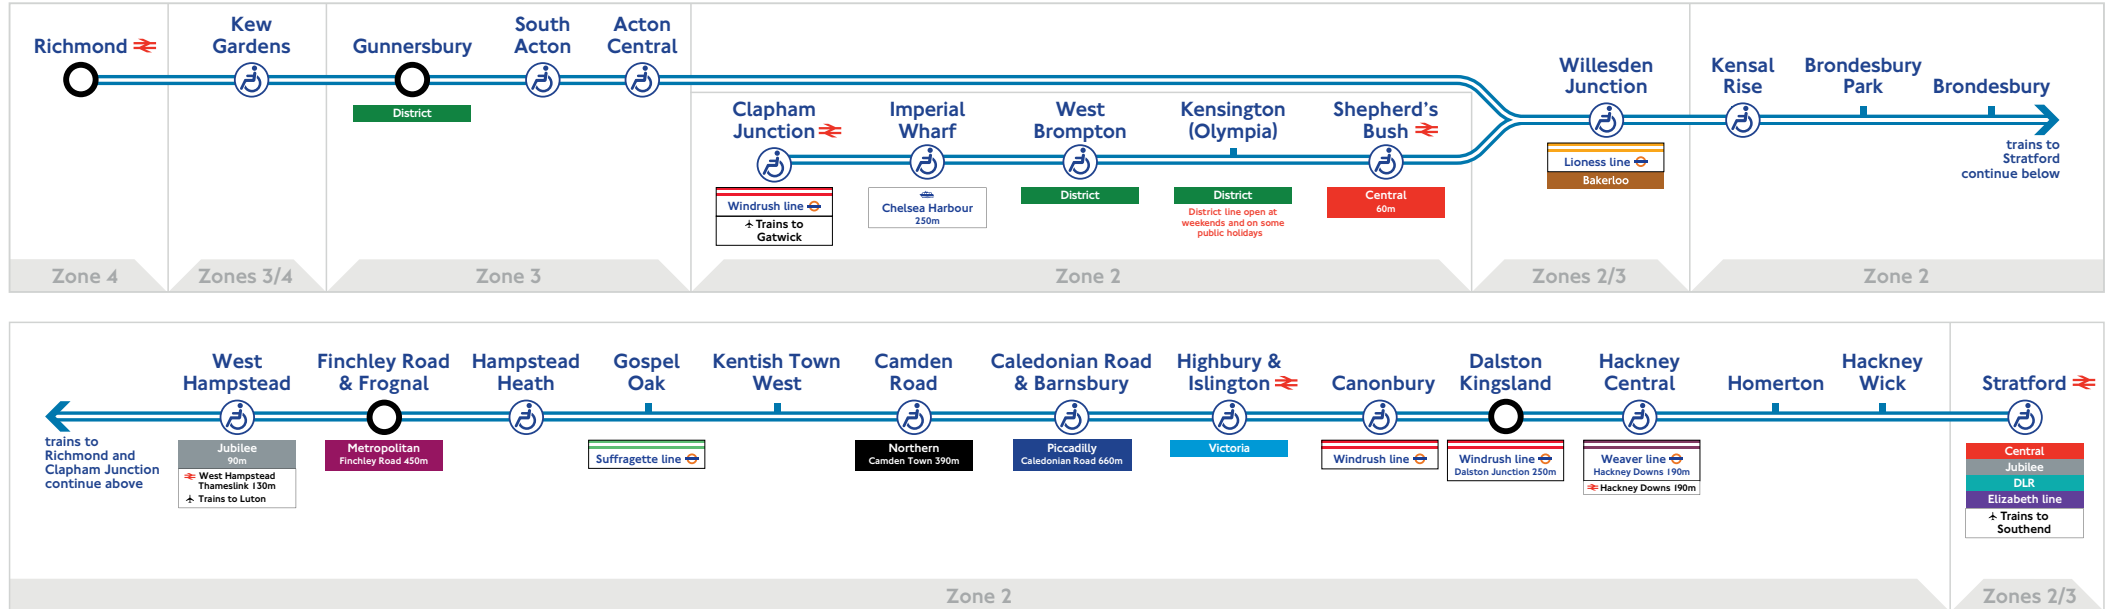

Mildmay line

Valid from Sunday 15 December 2024 until Saturday 17 May 2025

Key to symbols

- Interchange stations
- ♿ Step-free access from street to platform
- ♿ Step-free access from street to platform
- 🚆 National Rail
- 🚢 River Services

⊖ Frequent District line services run between these stations. Please see London Underground publicity for more details

C Starts from East Croydon; continues to Watford Junction

All services run by London Overground unless otherwise shown