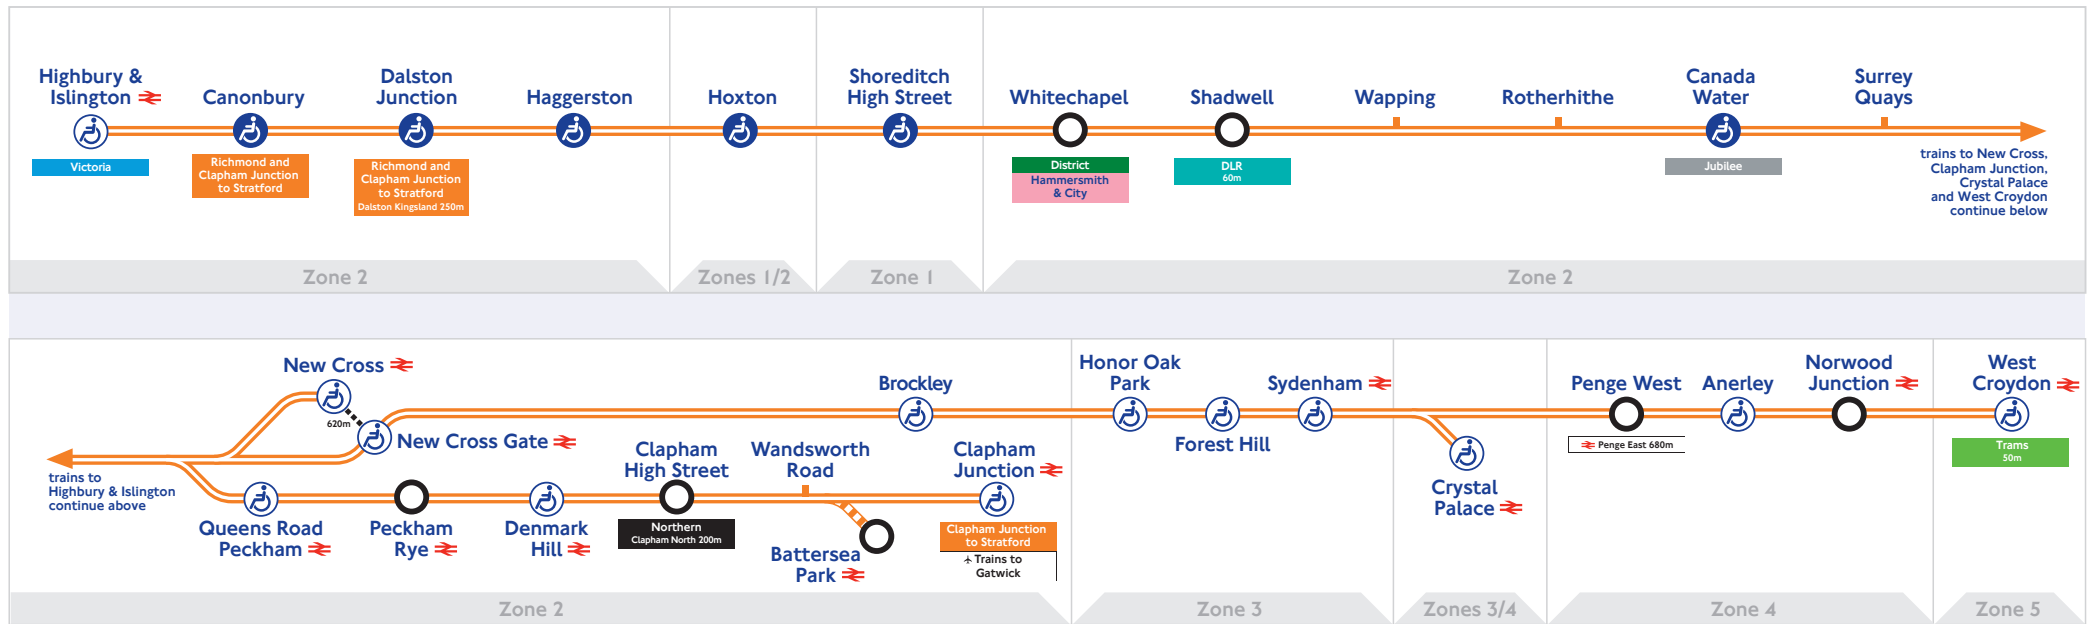

# Highbury & Islington to New Cross, Clapham Junction, Crystal Palace and West Croydon route

## Key to symbols

- Interchange stations
- Step-free access from street to train
- Step-free access from street to platform
- National Rail
- Airport
- Very limited service