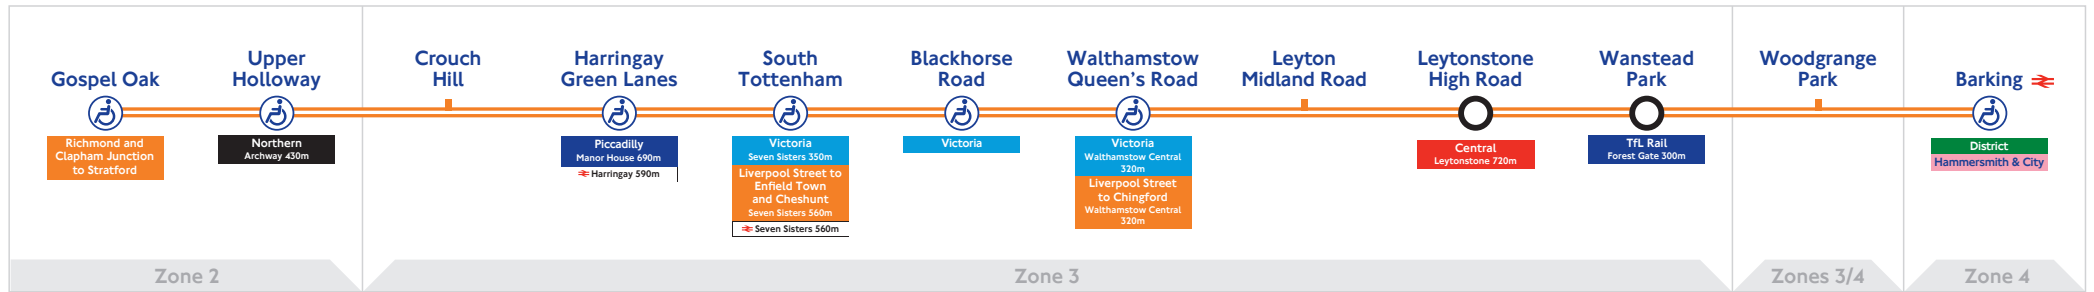

Gospel Oak to Barking route

Key to symbols

- Interchange stations
- Step-free access from street to platform
- National Rail

Engineering work and public holidays

To carry out improvements and maintenance, some parts of the network are closed at weekends. For more information, including alternative travel arrangements, please check your travel at tfl.gov.uk or see posters at stations.

SO Runs on Saturdays only
 SX Runs on Mondays to Fridays only

Mondays to Saturdays (continued)

	SO		SO		SX	
Barking	2239	2254	2313	2334	2335	2354
Woodgrange Park	2242	2257	2316	2337	2339	2357
Wanstead Park	2245	2300	2319	2340	2342	2359
Leytonstone High Road	2248	2302	2321	2342	2344	0002
Leyton Midland Road	2250	2304	2323	2344	2346	0004
Walthamstow Queen's Road	2252	2307	2326	2347	2349	0007
Blackhorse Road	2254	2309	2328	2349	2351	0009
South Tottenham	2257	2312	2331	2352	2354	0012
Harringay Green Lanes	2300	2315	2334	2355	2357	0015
Crouch Hill	2304	2318	2337	2358	0001	0018
Upper Holloway	2306	2321	2340	0001	0005	0021
Gospel Oak	2314	2329	2349	0009	0010	0029

SO Runs on Saturdays only

SX Runs on Mondays to Fridays only