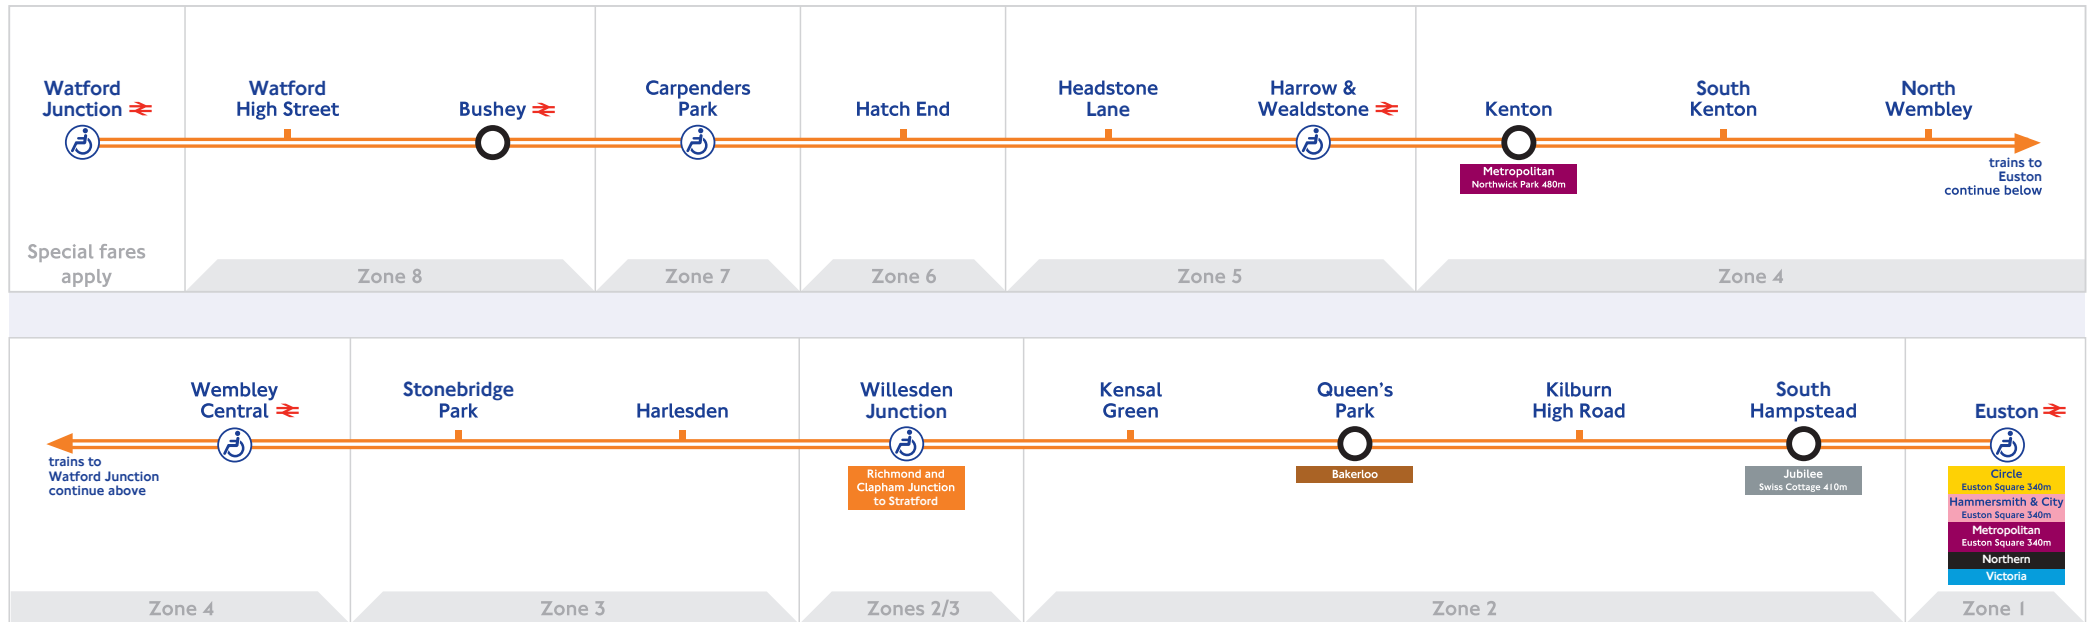

Watford Junction to Euston route

Key to symbols

- Interchange stations
- Step-free access from street to platform
- National Rail

Engineering work and public holidays

To carry out improvements and maintenance, some parts of the network are closed at weekends. For more information, including alternative travel arrangements, please check your travel at tfl.gov.uk or see posters at stations.