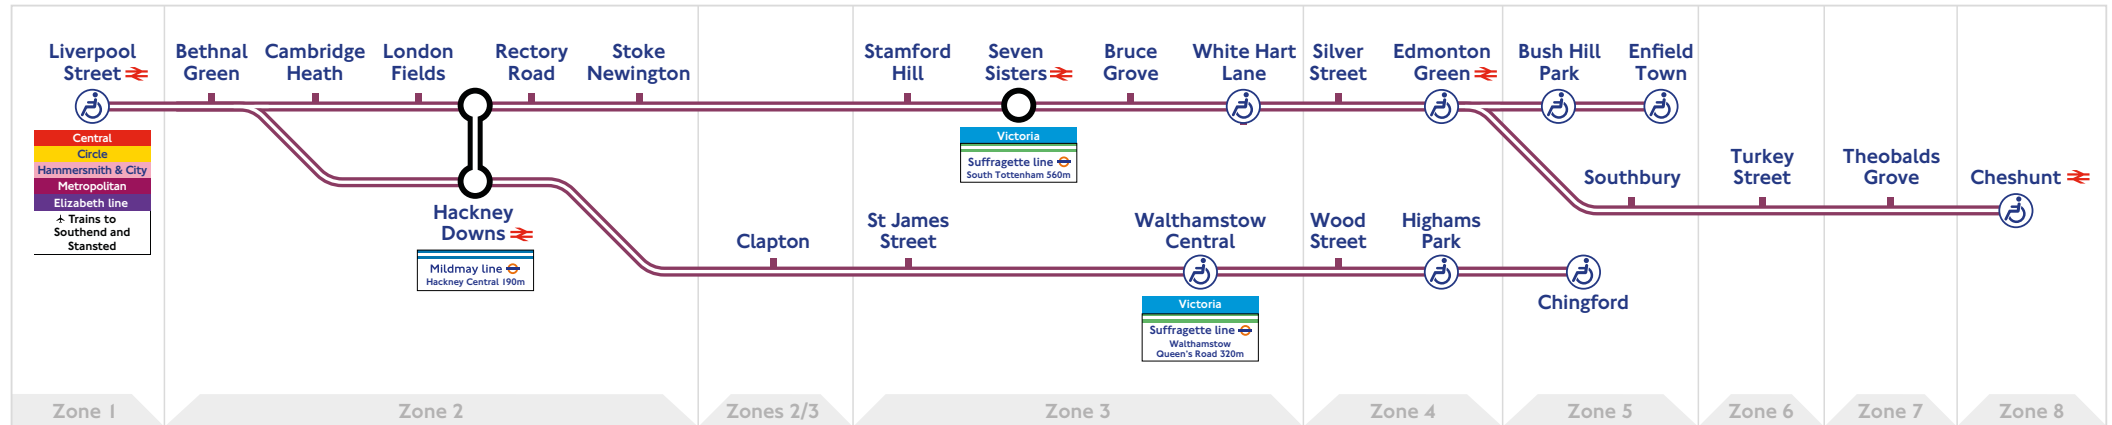

Weaver line

Valid from Sunday 15 December 2024 until Saturday 17 May 2025

Key to symbols

- Interchange stations
- ♿ Step-free access from street to platform
- ⇄ National Rail
- ✈ Airport

Engineering work and public holidays