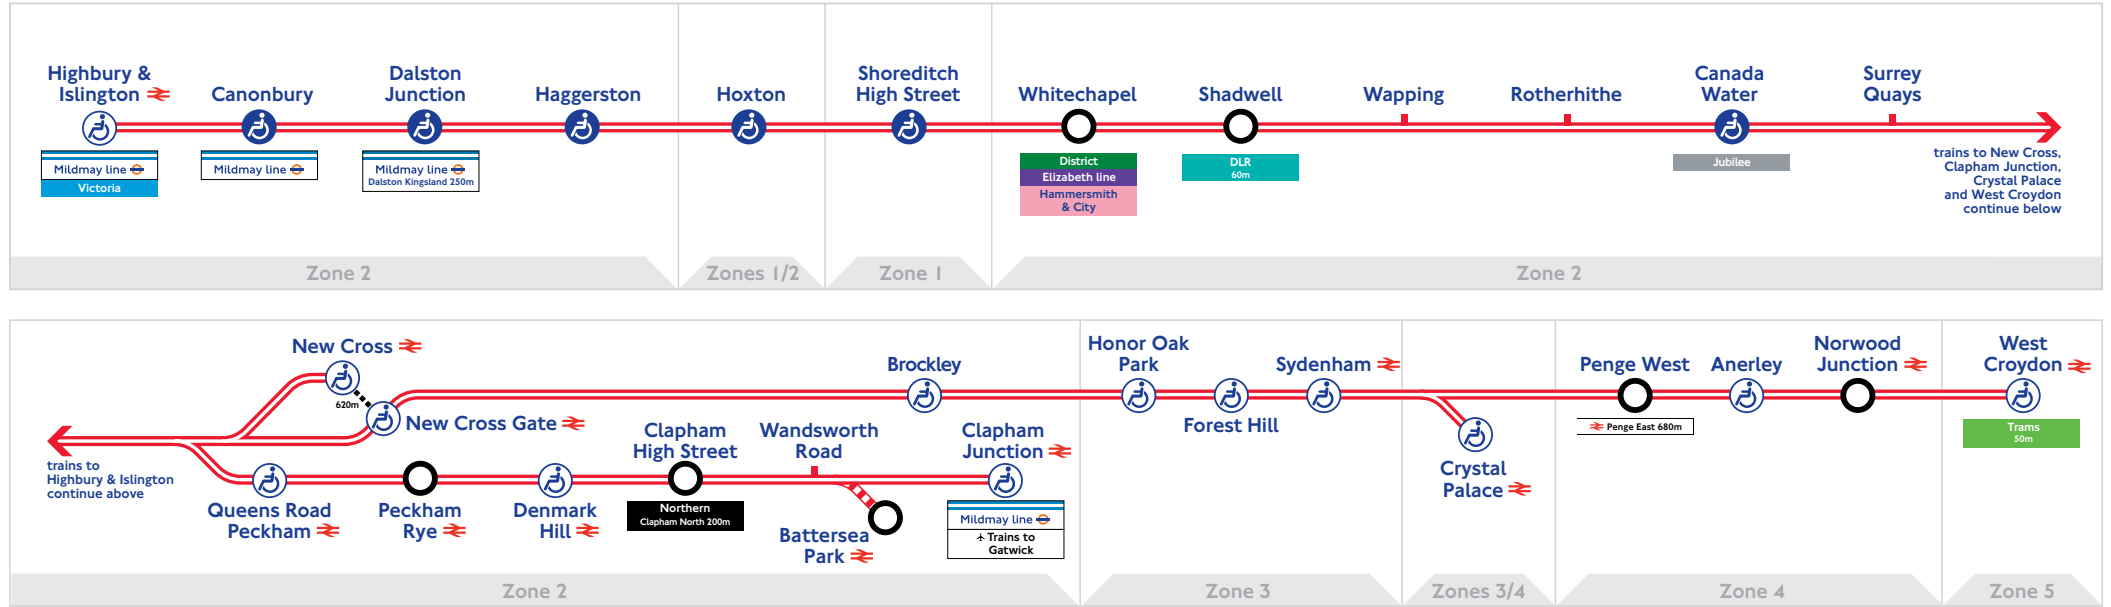

Windrush line

Valid from Sunday 15 December 2024 until Saturday 17 May 2025

Key to symbols

- Interchange stations
- Step-free access from street to platform
- Step-free access from street to platform
- National Rail
- Airport
- Very limited service