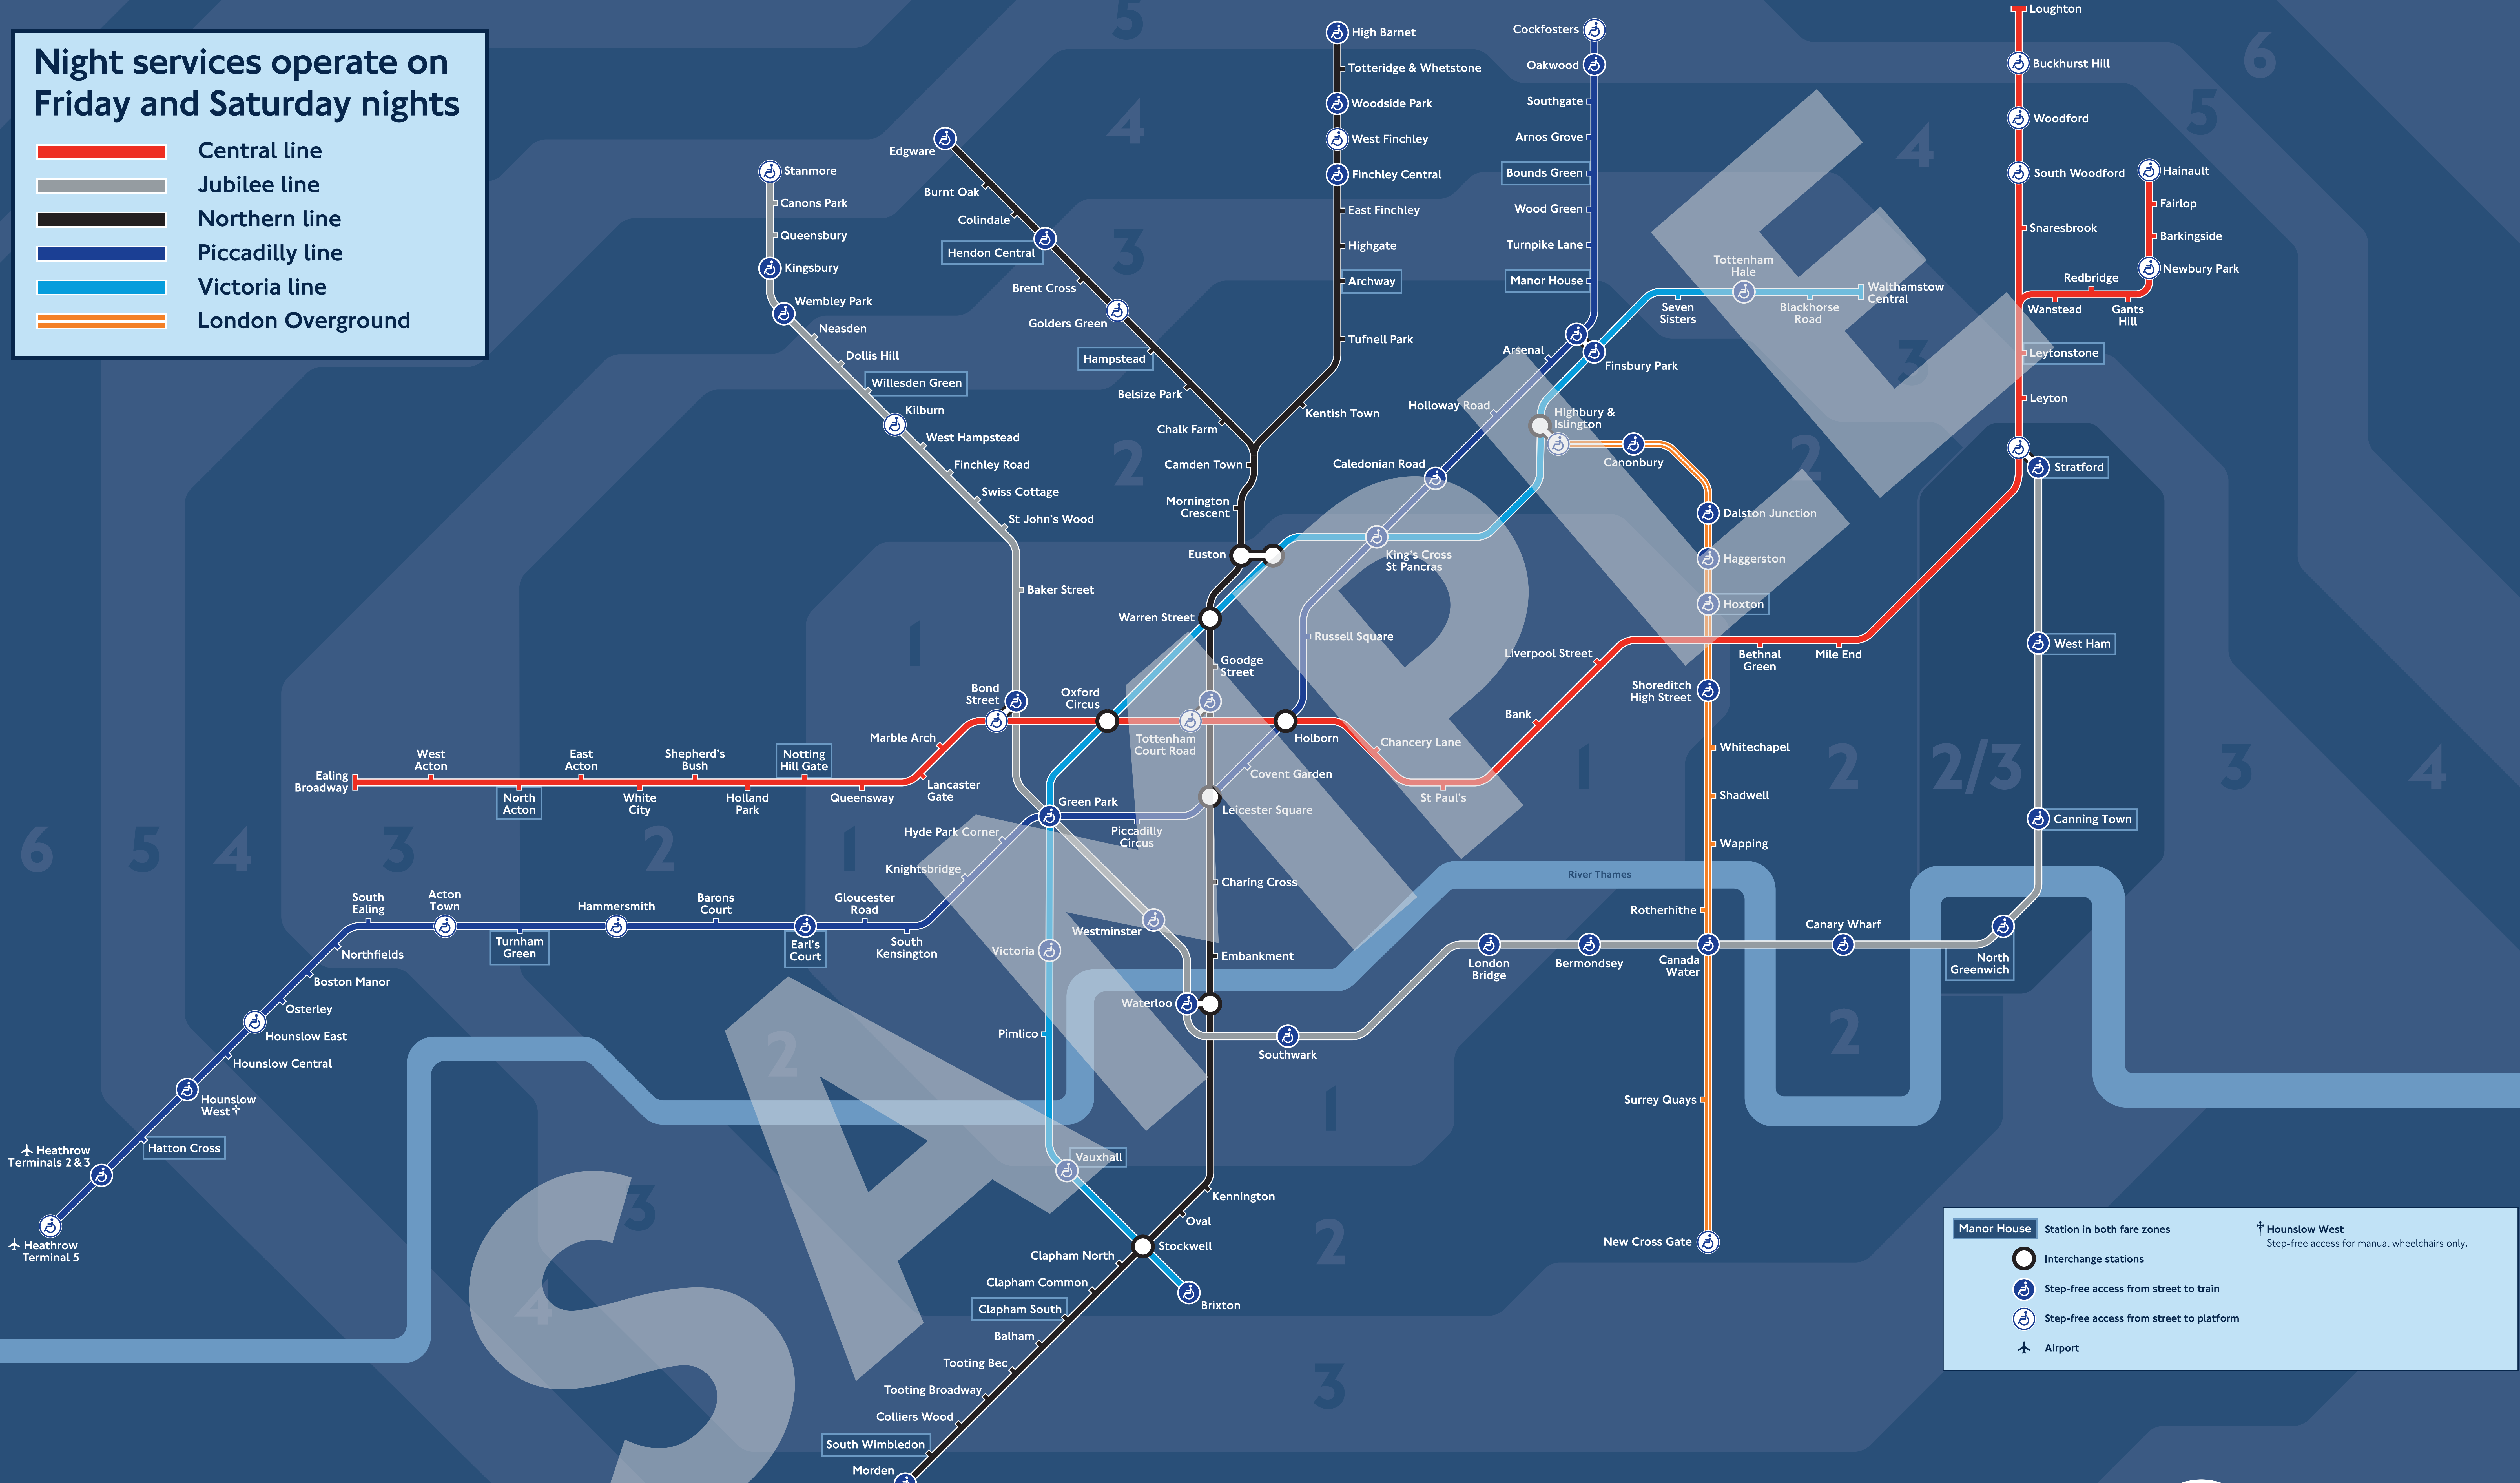

Night Tube and London Overground map

Operates on Friday and Saturday nights

Tube and London Overground Night Services

Night services operate on Friday and Saturday nights

- █ Central line
- █ Jubilee line
- █ Northern line
- █ Piccadilly line
- █ Victoria line
- █ London Overground

	Manor House	Station in both fare zones		Hounslow West	Step-free access for manual wheelchairs only.
		Interchange stations			
		Step-free access from street to train			
		Step-free access from street to platform			
		Airport			

MAYOR OF LONDON

24 hour travel information
0343 222 1234*

Check your travel
tfl.gov.uk/travel-tools

TRANSPORT FOR LONDON
EVERY JOURNEY MATTERS

Reg. user No. 00/0000/P

Night services on Tube and London Overground are cheaper than you think because they're off-peak