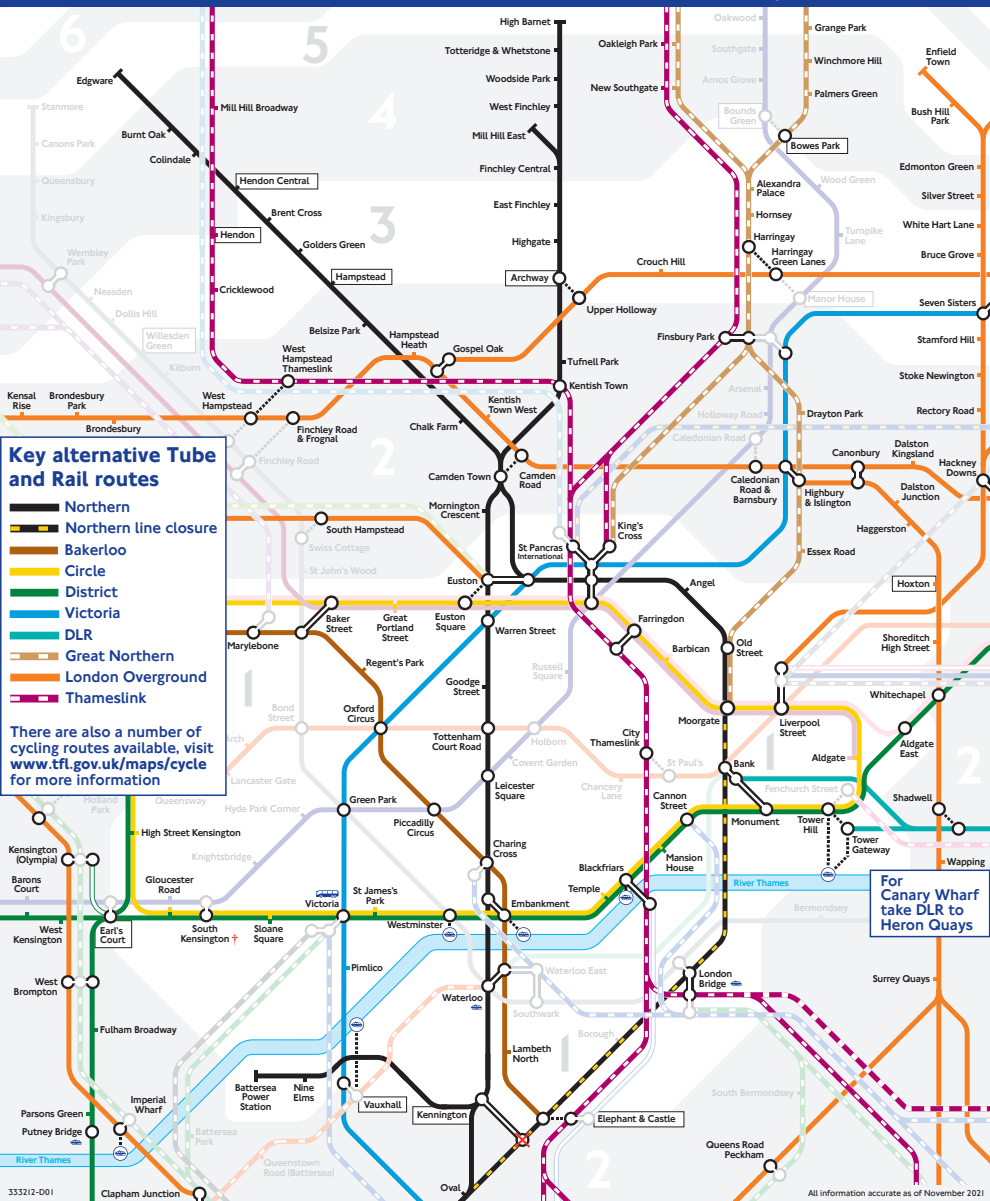

# Northern line closure - key alternative Tube and Rail routes

The Northern line will be closed between Kennington and Moorgate

from Saturday 15 January to mid-May 2022

During this time, many lines and stations will be busier. Waterloo, Embankment, Tottenham Court Road and London Bridge stations will be exceptionally busy at peak times. For a more comfortable journey, please travel at quieter times between 08:45 and 16:30 and after 18:45 or use alternative routes such as Thameslink services from Kentish Town. For more information visit [www.tfl.gov.uk/northern-line-closure](http://www.tfl.gov.uk/northern-line-closure)

## Key alternative Tube and Rail routes

- Northern
- Bakerloo
- Circle
- District
- Victoria
- DLR
- Great Northern
- London Overground
- Thameslink

There are also a number of cycling routes available, visit [www.tfl.gov.uk/maps/cycle](http://www.tfl.gov.uk/maps/cycle) for more information

For Canary Wharf take DLR to Heron Quays