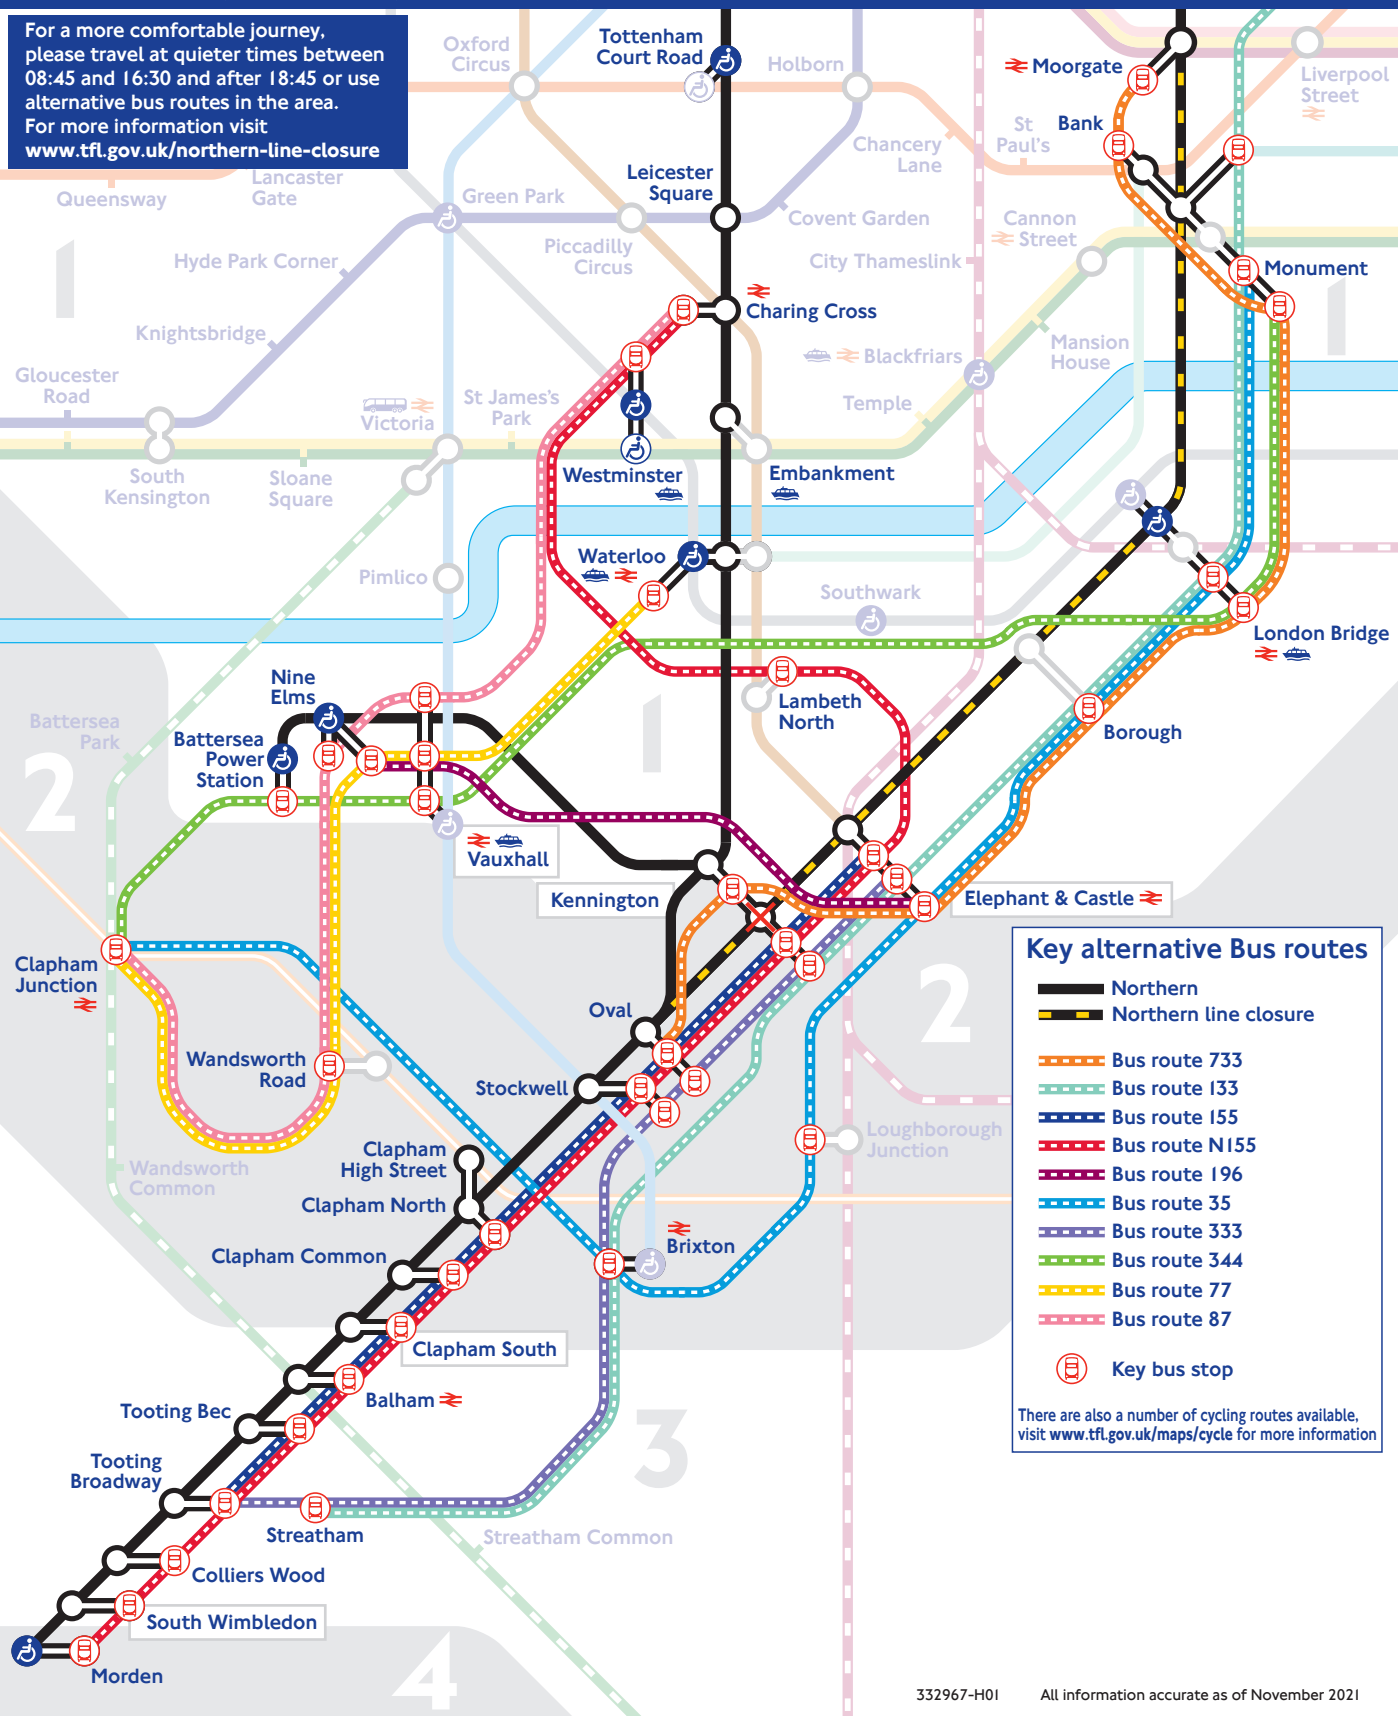

# Northern line closure - key alternative Bus routes

The Northern line will be closed between Kennington and Moorgate from Saturday 15 January to mid-May 2022

For a more comfortable journey, please travel at quieter times between 08:45 and 16:30 and after 18:45 or use alternative bus routes in the area. For more information visit [www.tfl.gov.uk/northern-line-closure](http://www.tfl.gov.uk/northern-line-closure)

### Key alternative Bus routes

- Northern
- Northern line closure
- Bus route 733
- Bus route 133
- Bus route 155
- Bus route N155
- Bus route 196
- Bus route 35
- Bus route 333
- Bus route 344
- Bus route 77
- Bus route 87
- Key bus stop

There are also a number of cycling routes available, visit [www.tfl.gov.uk/maps/cycle](http://www.tfl.gov.uk/maps/cycle) for more information