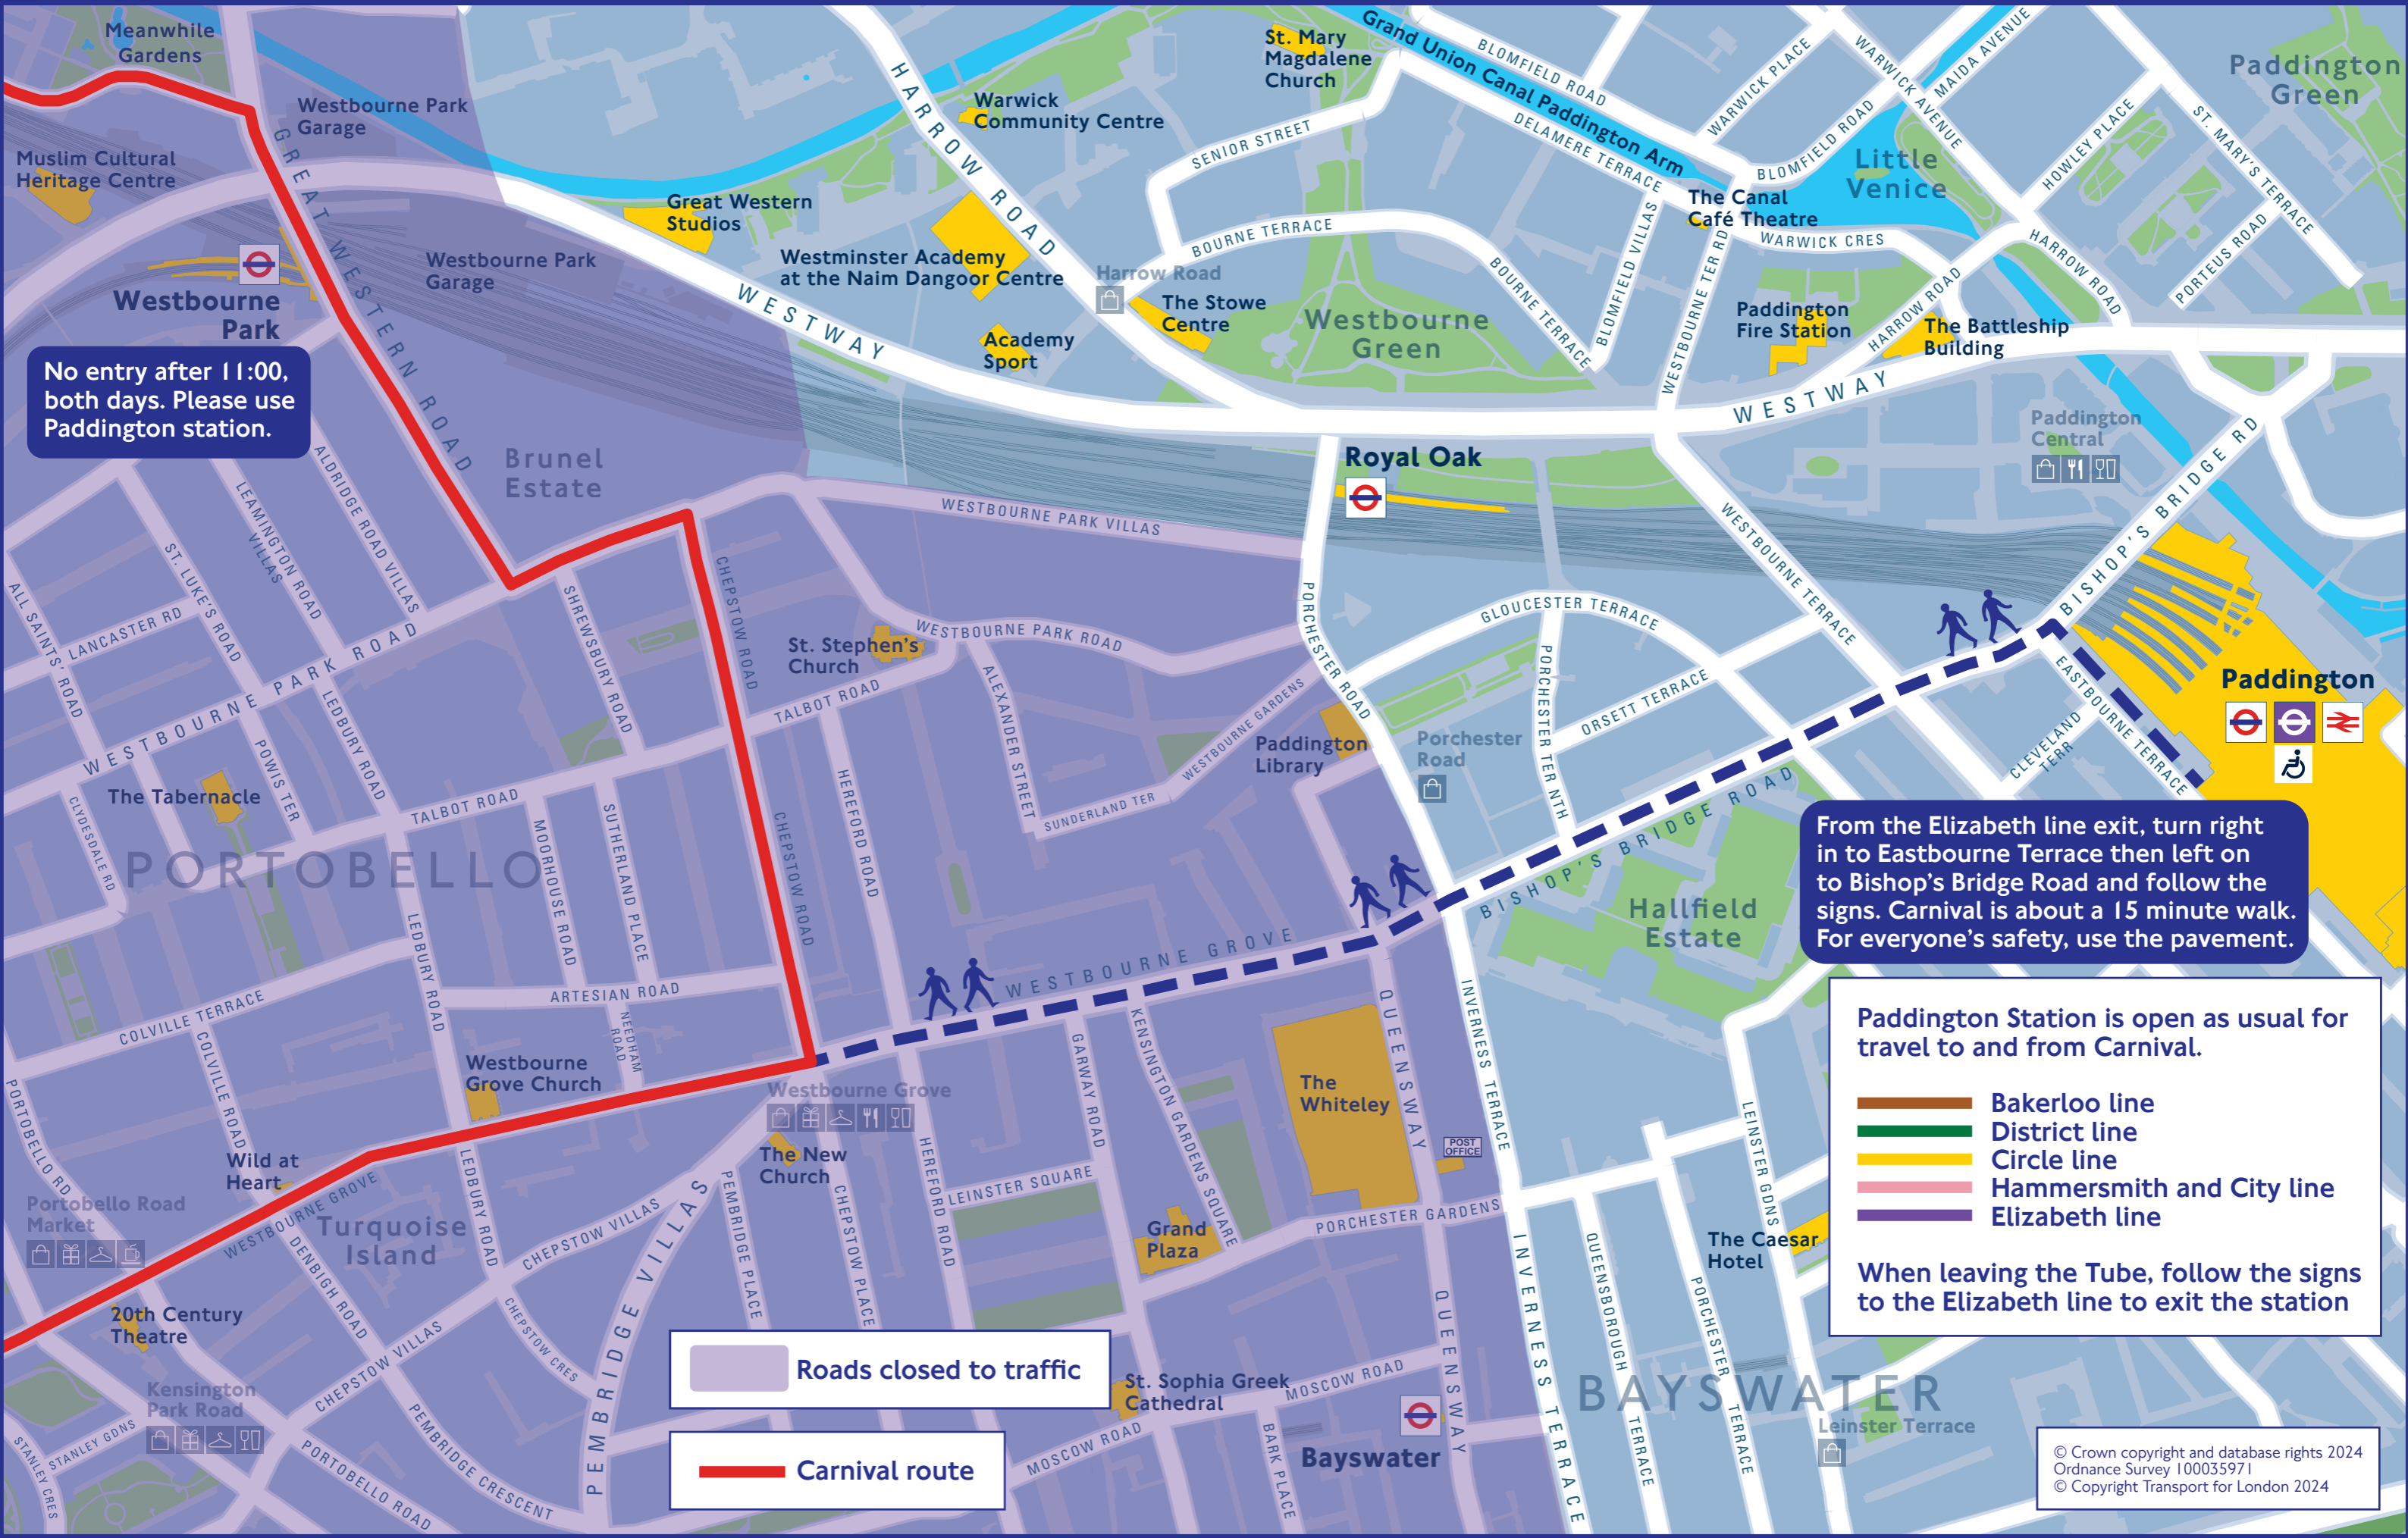

Notting Hill Carnival 2024 - Walking route from Paddington

No entry after 11:00, both days. Please use Paddington station.

From the Elizabeth line exit, turn right in to Eastbourne Terrace then left on to Bishop's Bridge Road and follow the signs. Carnival is about a 15 minute walk. For everyone's safety, use the pavement.

Paddington Station is open as usual for travel to and from Carnival.

- Bakerloo line
- District line
- Circle line
- Hammersmith and City line
- Elizabeth line

When leaving the Tube, follow the signs to the Elizabeth line to exit the station

Roads closed to traffic

Carnival route