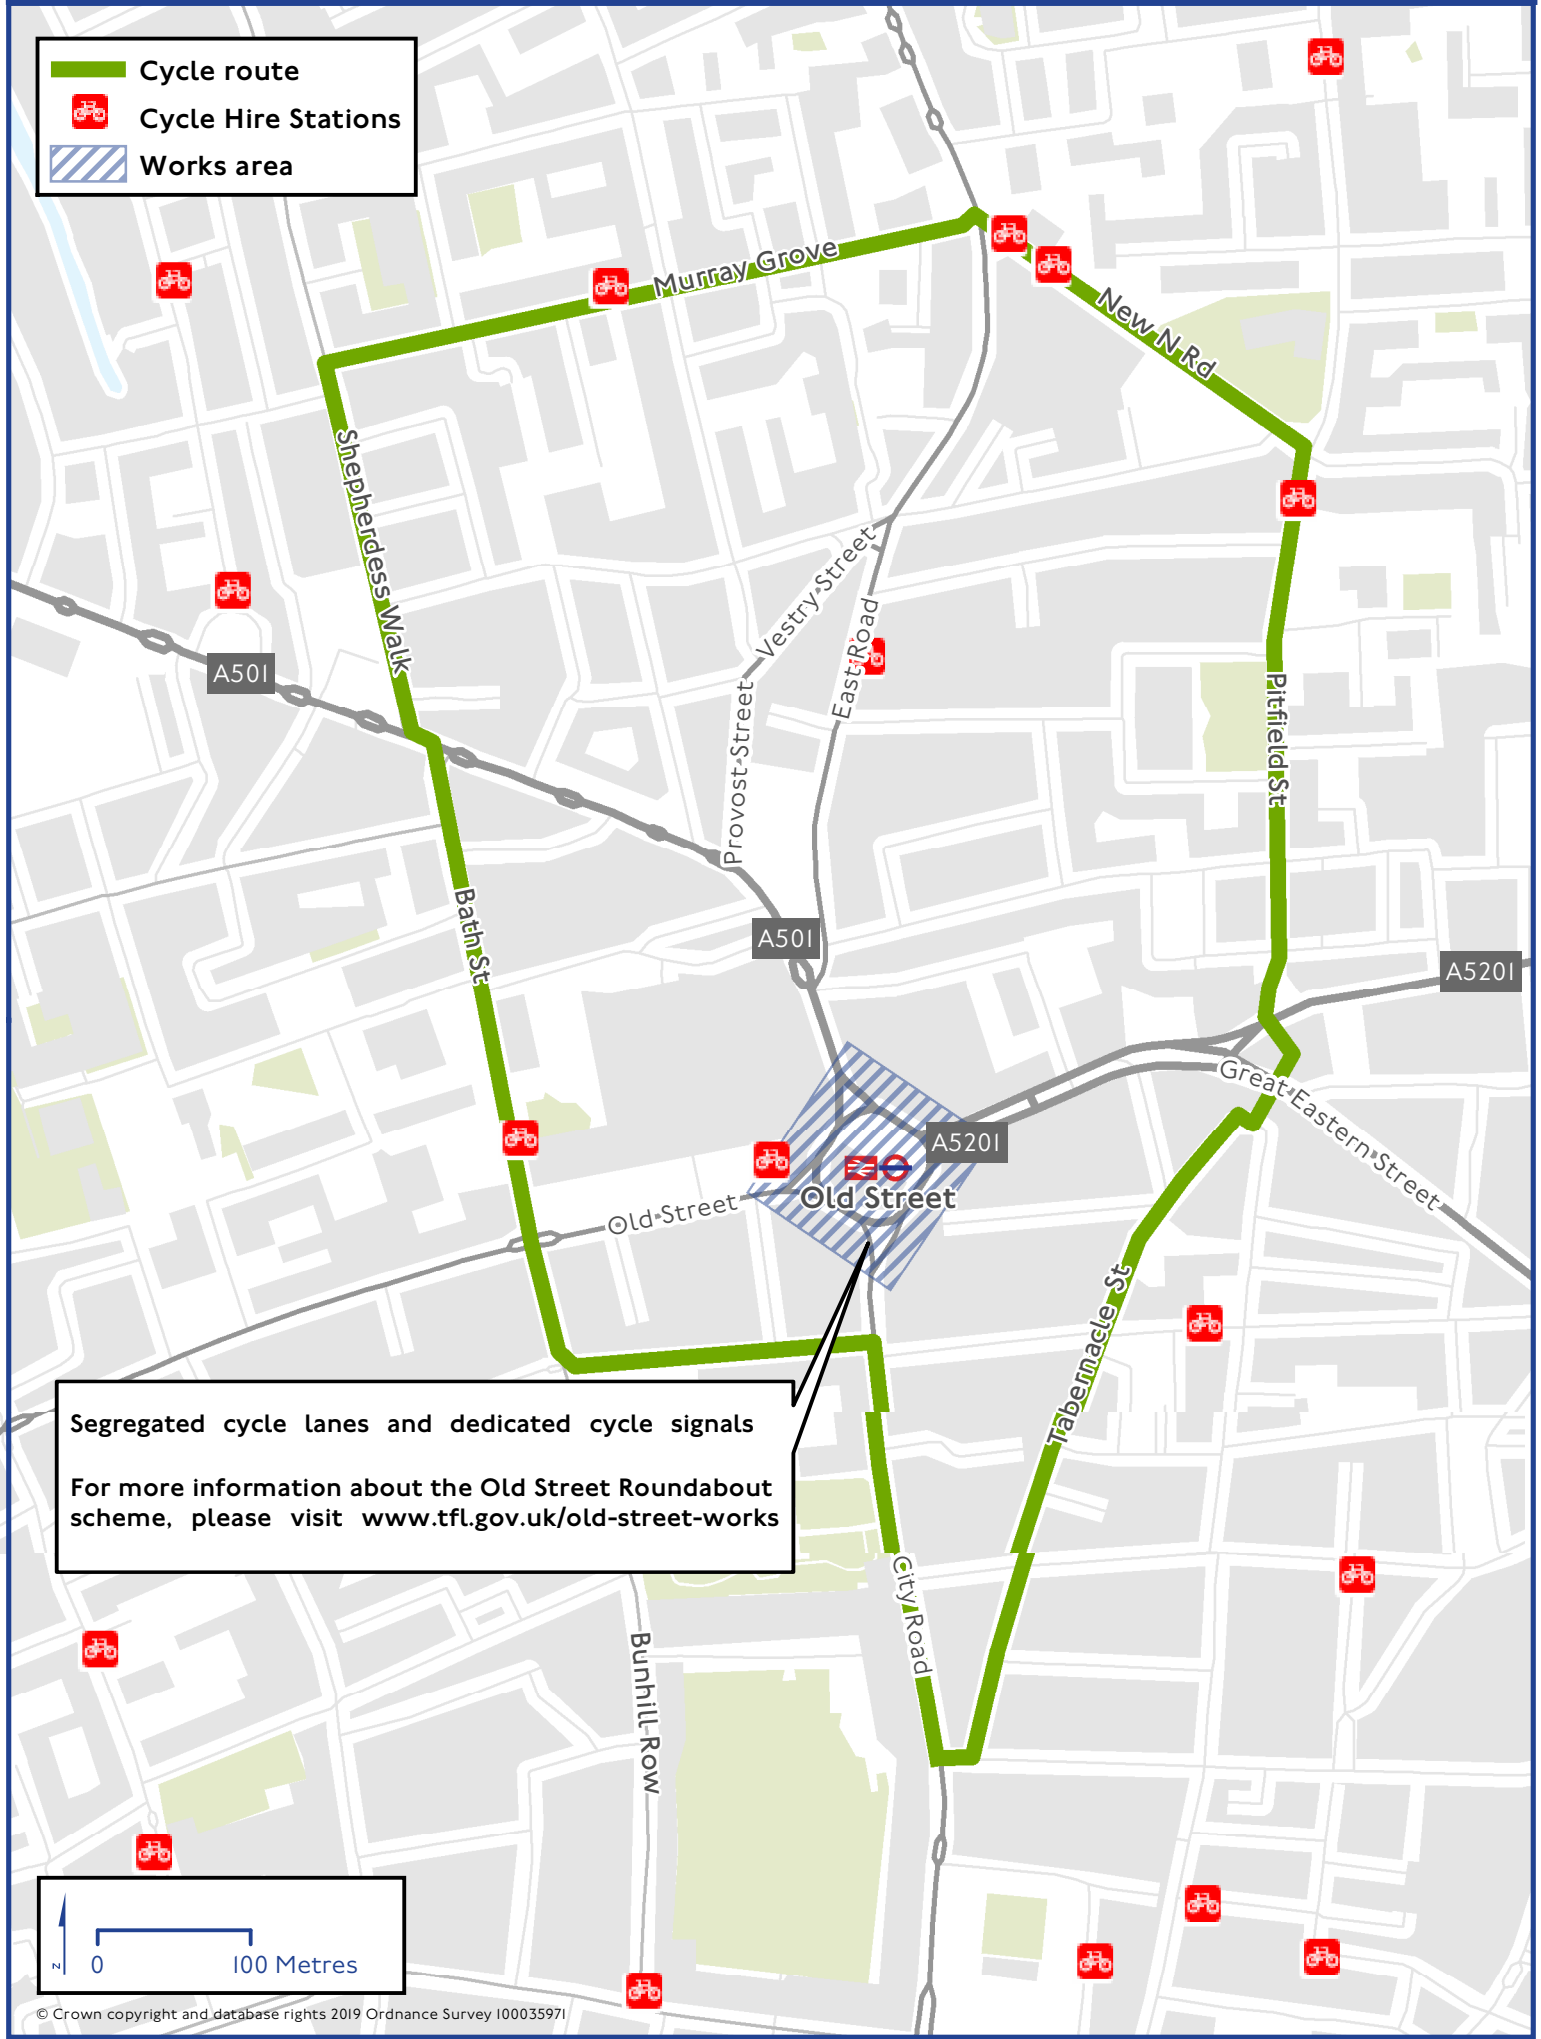

Old Street Roundabout works: Signed alternative cycle routes

Cyclists are encouraged to use the nearby alternative routes during works. Signage will be in place to assist.

-  Cycle route
-  Cycle Hire Stations
-  Works area

Segregated cycle lanes and dedicated cycle signals

For more information about the Old Street Roundabout scheme, please visit www.tfl.gov.uk/old-street-works