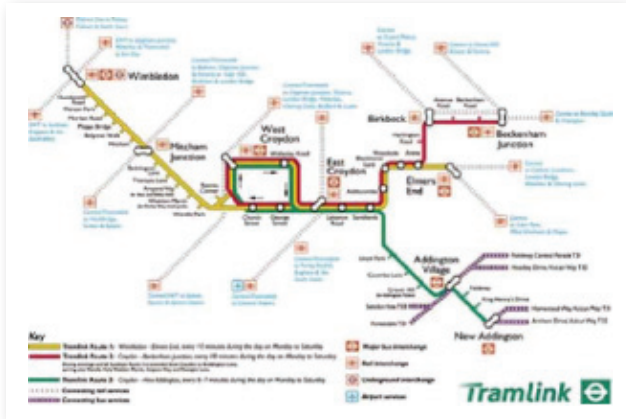

Photocard

A tram journey

Plan your journey

Buy a ticket or validate your Zip Oyster card

Wait safely on the platform

Use the Help Point to get assistance

Check the travel information

Press the open button and board safely

Photocard

A tram journey

Find a seat or hold on tight

Respect areas for users who need more space

Press button to request next stop and to open door

Wait until tram has left before crossing the road