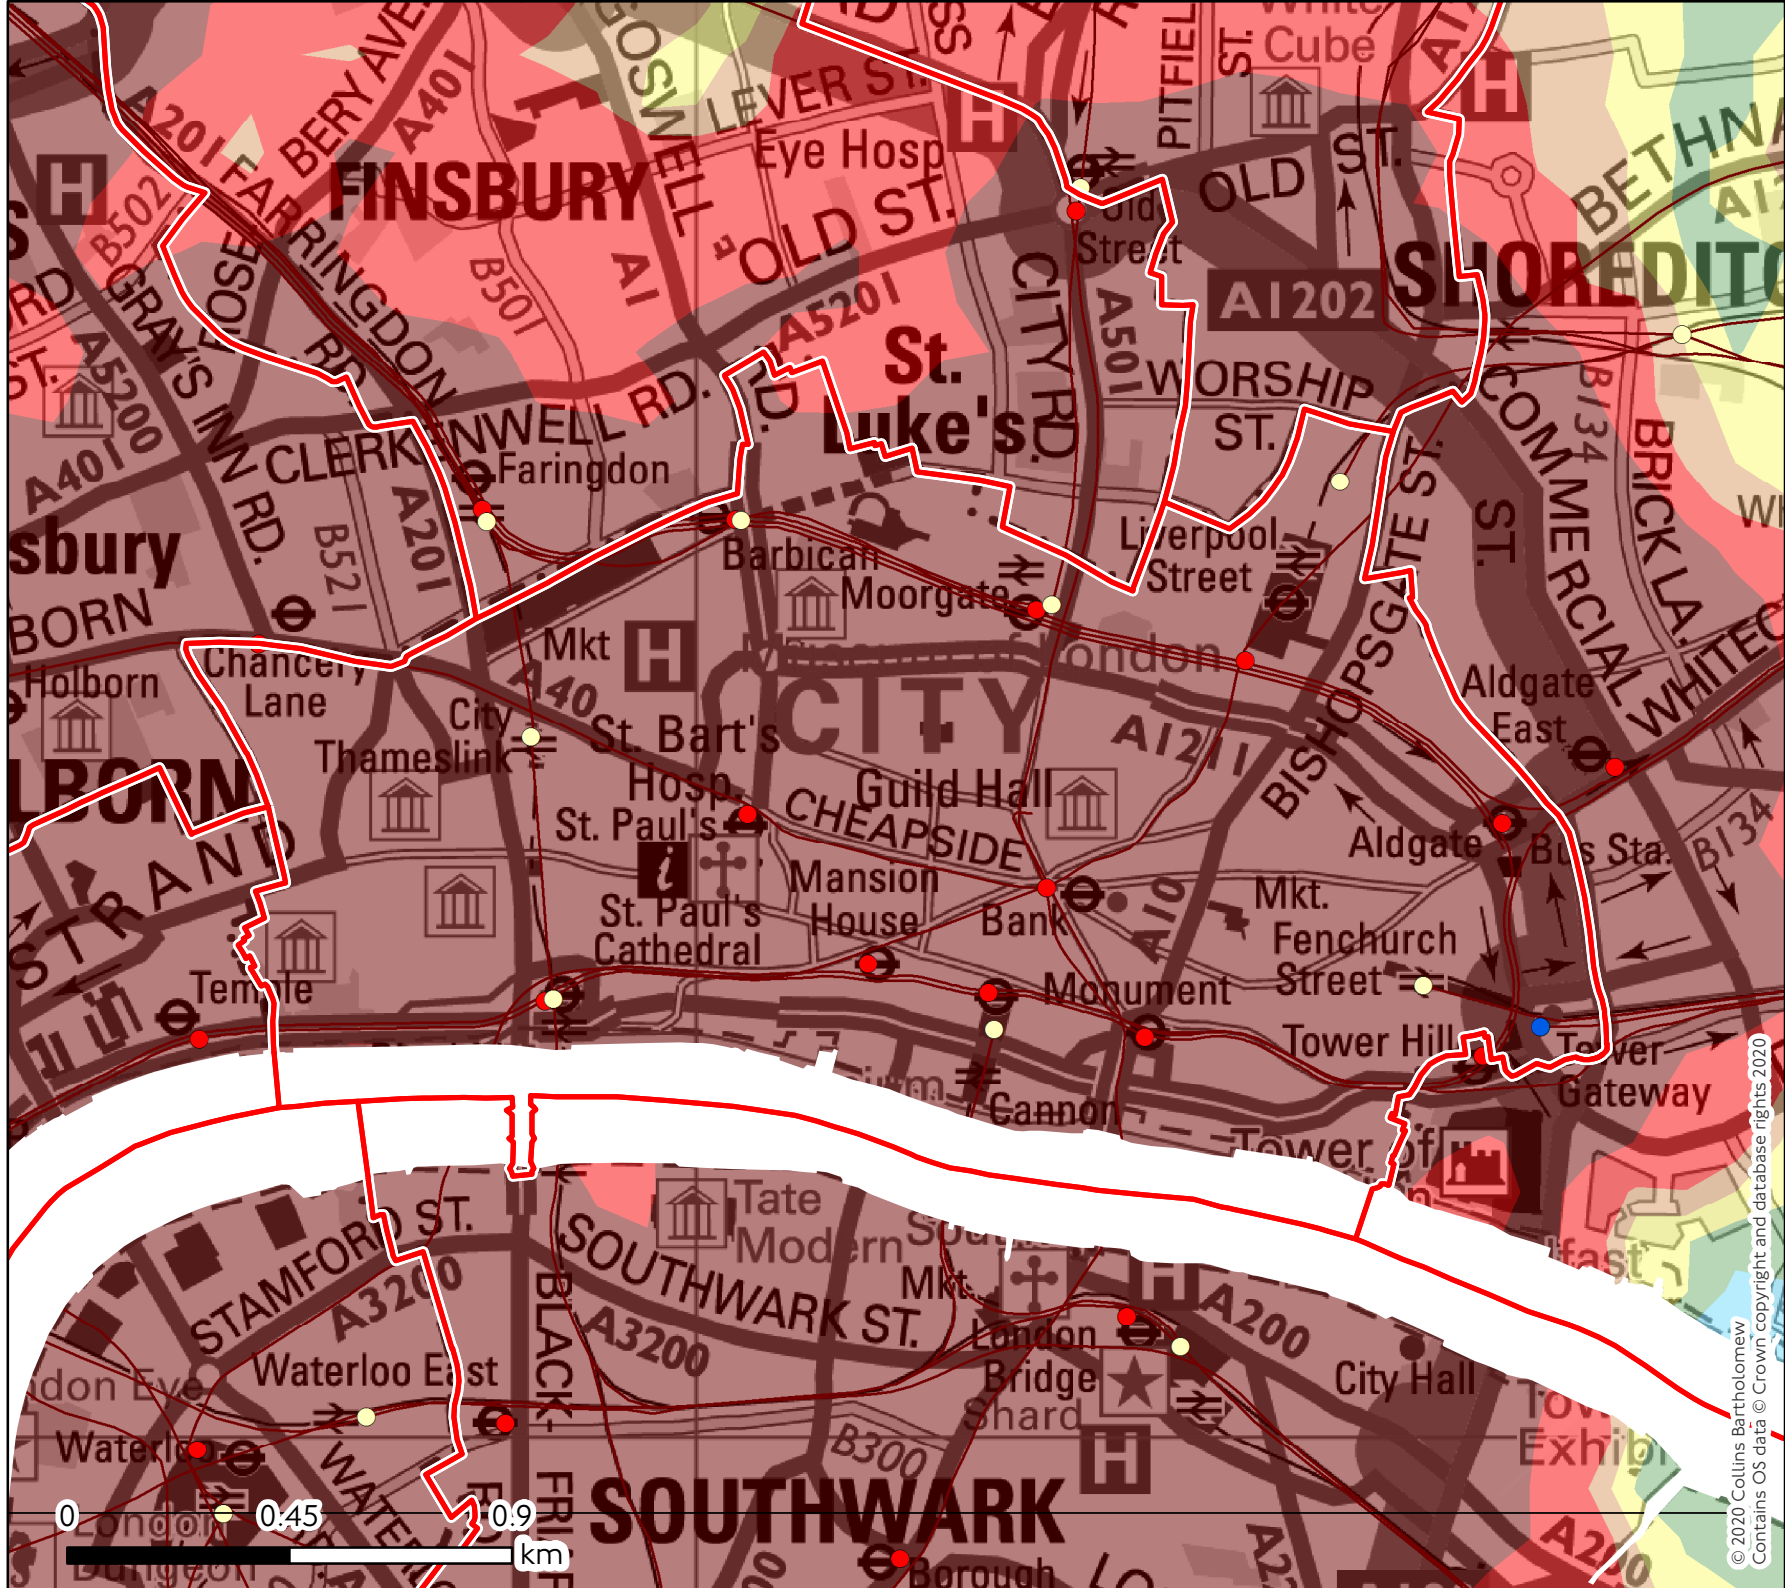

Public Transport Access Levels (PTALs)

2019
City of London

Legend

- PTAL
- 0
 - 1a
 - 1b
 - 2
 - 3
 - 4
 - 5
 - 6a
 - 6b
 - Rail Stations
 - LU Stations
 - DLR Stations
 - Tram Stops

For more information, including analysis assumptions and caveats, please consult WebCAT, TfL's connectivity toolkit. <https://tfl.gov.uk/webcat>

Drawn by: SGC Date: 10/02/2020

© 2020 Collins Bartholomew
Contains OS data © Crown copyright and database rights 2020