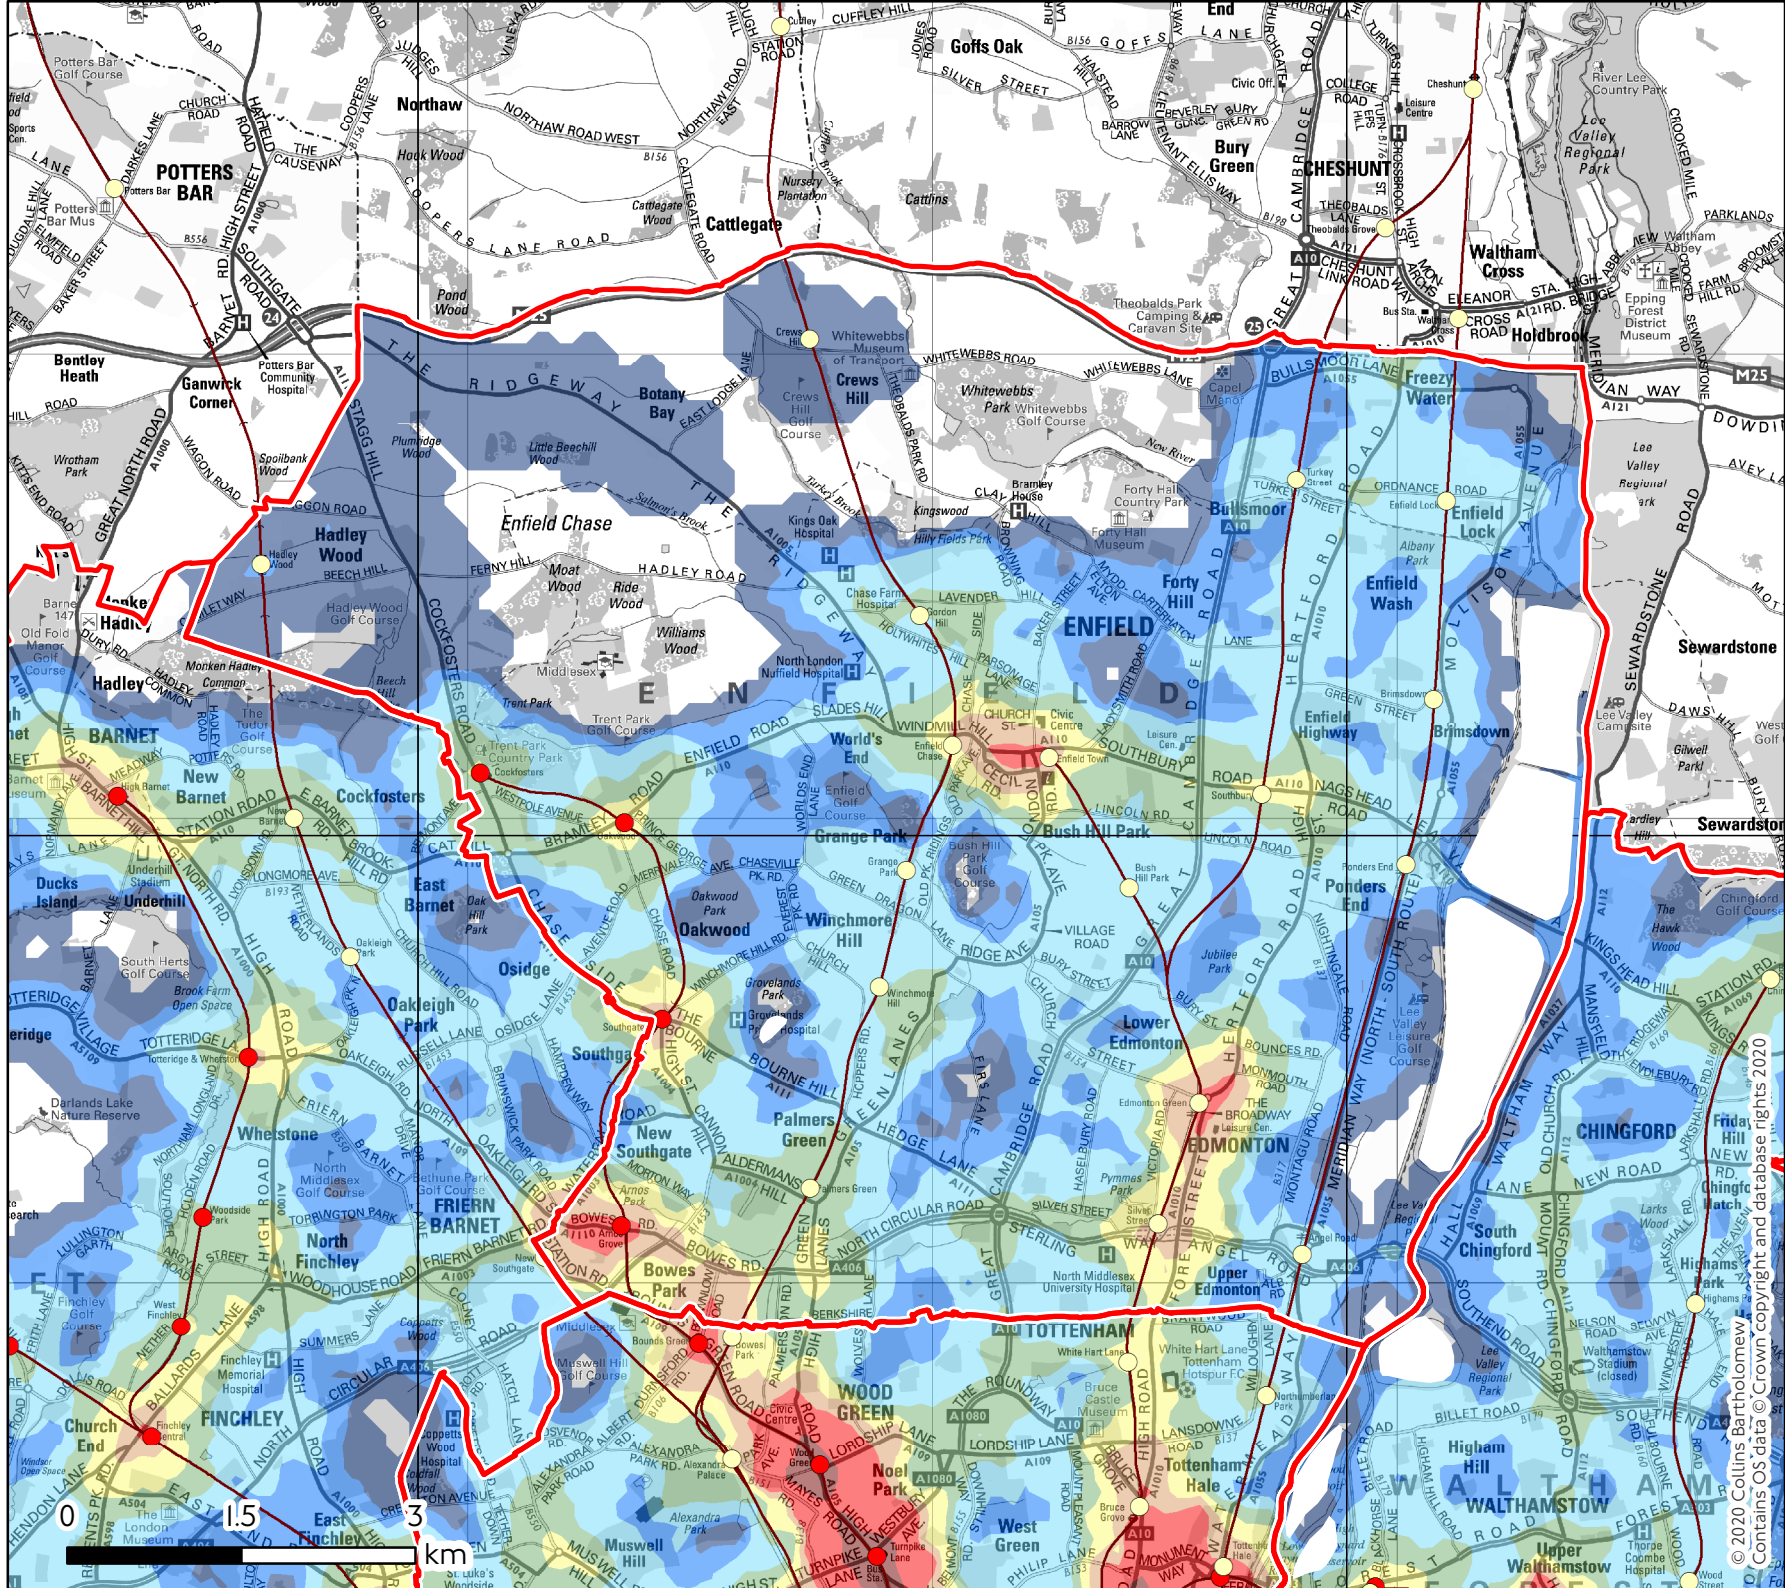

Public Transport Access Levels (PTALs)

2019

Enfield

Legend

- PTAL
- 0
 - 1a
 - 1b
 - 2
 - 3
 - 4
 - 5
 - 6a
 - 6b
 - Rail Stations
 - LU Stations
 - DLR Stations
 - Tram Stops

For more information, including analysis assumptions and caveats, please consult WebCAT.TFL's connectivity toolkit. <https://tfl.gov.uk/webcat>

Drawn by: SGC Date: 10/02/2020

© 2020 Collins Bartholomew. Contains OS data © Crown copyright and database rights 2020