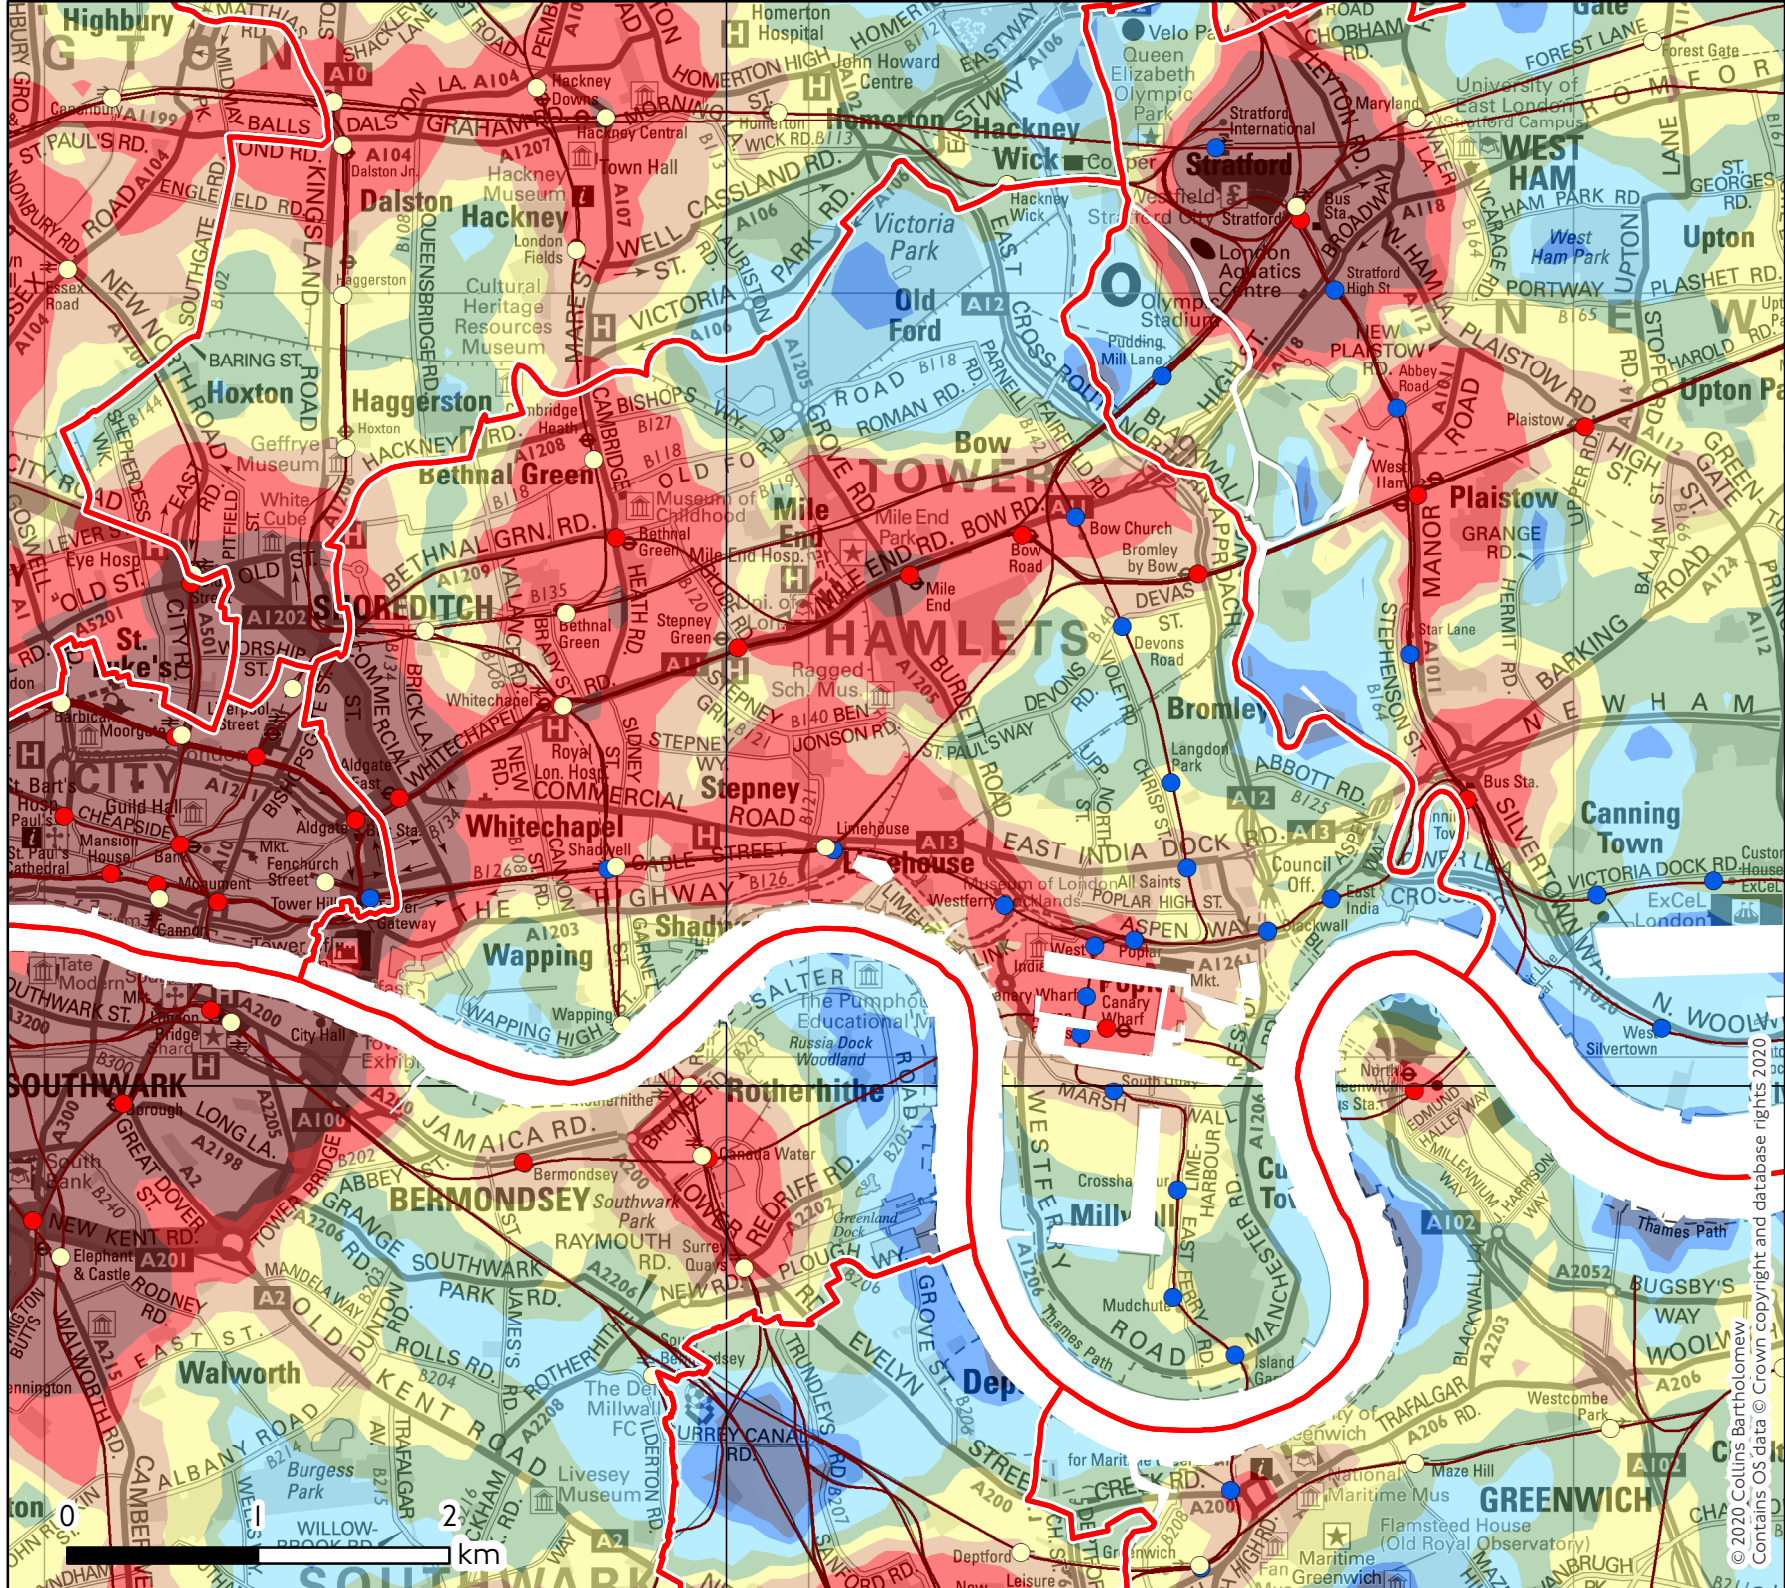

Public Transport Access Levels (PTALs)

2019
Tower Hamlets

Legend

- PTAL
- 0
 - 1a
 - 1b
 - 2
 - 3
 - 4
 - 5
 - 6a
 - 6b
- Rail Stations
 - LU Stations
 - DLR Stations
 - Tram Stops

For more information, including analysis assumptions and caveats, please consult WebCAT, TfL's connectivity toolkit. <https://tfl.gov.uk/webcat>

Drawn by: SGC Date: 10/02/2020

© 2020 Collins Bartholomew Contains OS data © Crown copyright and database rights 2020