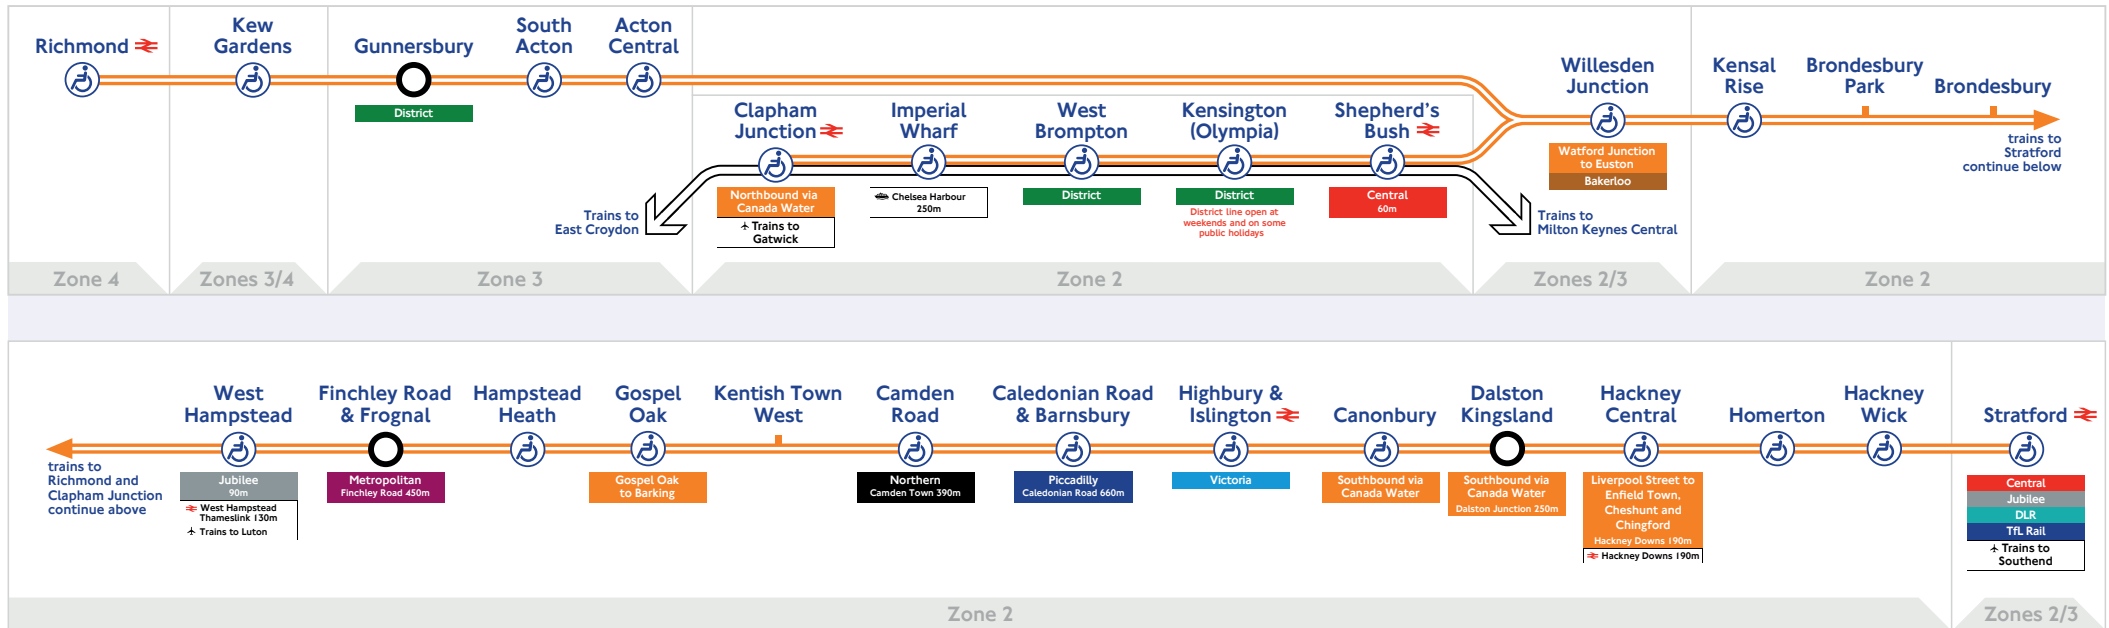

Richmond and Clapham Junction to Stratford route

Key to symbols

- Interchange stations
- Step-free access from street to platform
- National Rail
- Airport
- River services
- Service run by Southern

Engineering work and public holidays

⊖ Frequent District Line services run between these stations. Please see London Underground publicity for more details

- A Continues to Watford Junction
- B Starts from Balham; continues to Milton Keynes Central
- C Continues to Milton Keynes Central

⊖ Frequent District Line services run between these stations. Please see London Underground publicity for more details

- A Continues to Watford Junction
- B Starts from Balham; continues to Milton Keynes Central
- D Starts from East Croydon; continues to Milton Keynes Central

⊖ Frequent District Line services run between these stations. Please see London Underground publicity for more details

E Starts from East Croydon; continues to Watford Junction

All services run by London Overground unless otherwise indicated