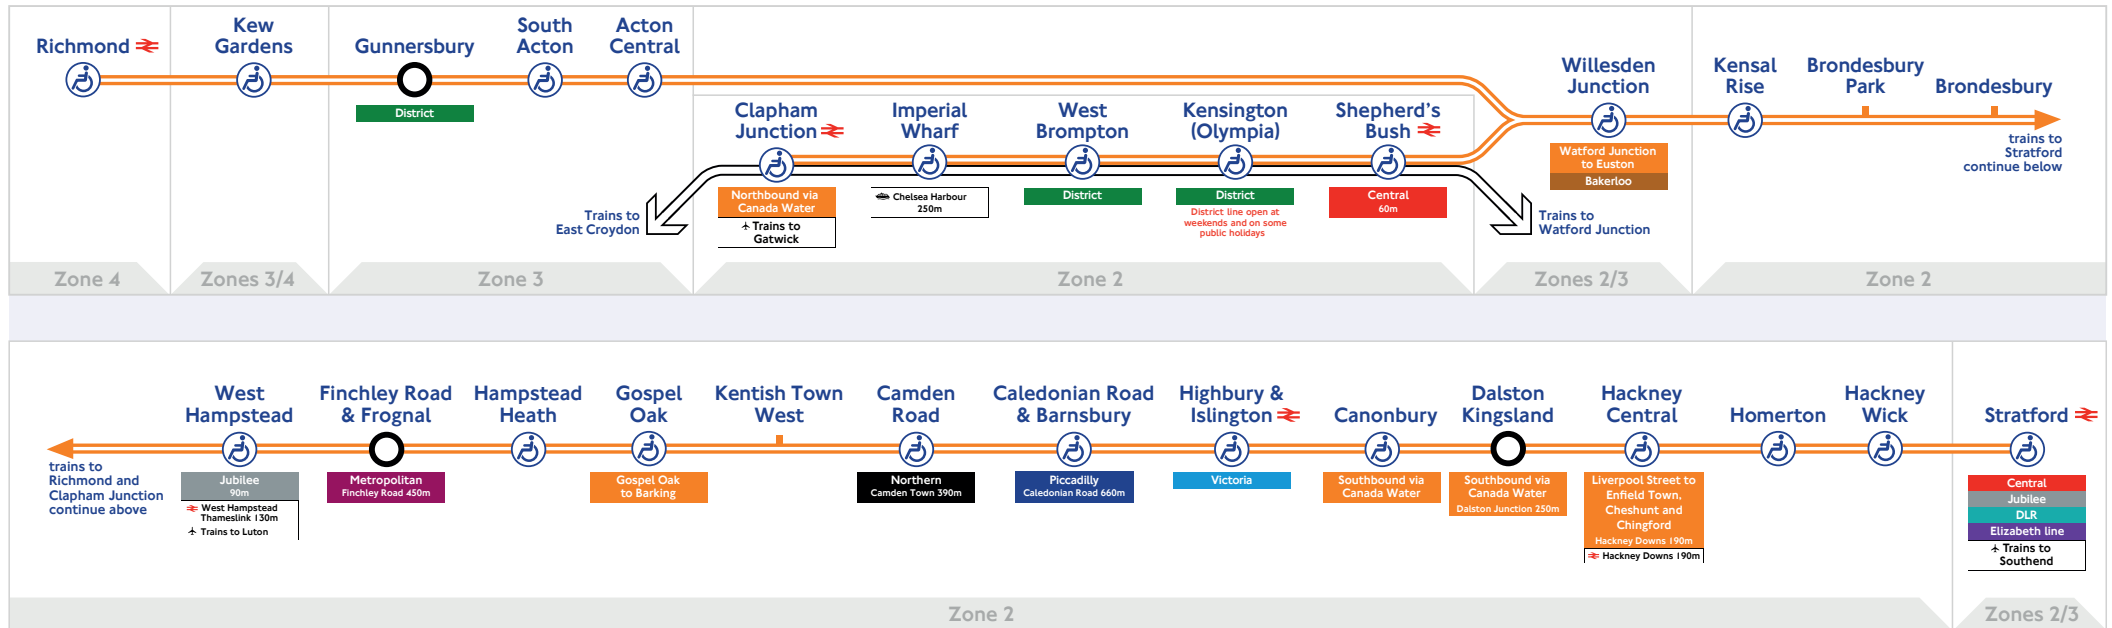

Richmond and Clapham Junction to Stratford route

Key to symbols

- Interchange stations
- Step-free access from street to platform
- National Rail
- Airport
- River services
- Service run by Southern

Engineering work and public holidays

⊖ Frequent District Line services run between these stations.
Please see London Underground publicity for more details

- A Continues to Watford Junction
- B Starts from Selhurst; continues to Hemel Hempstead
- C Starts from East Croydon; continues to Watford Junction

⊖ Frequent District Line services run between these stations. Please see London Underground publicity for more details

C Starts from East Croydon; continues to Watford Junction

All services run by London Overground unless otherwise indicated