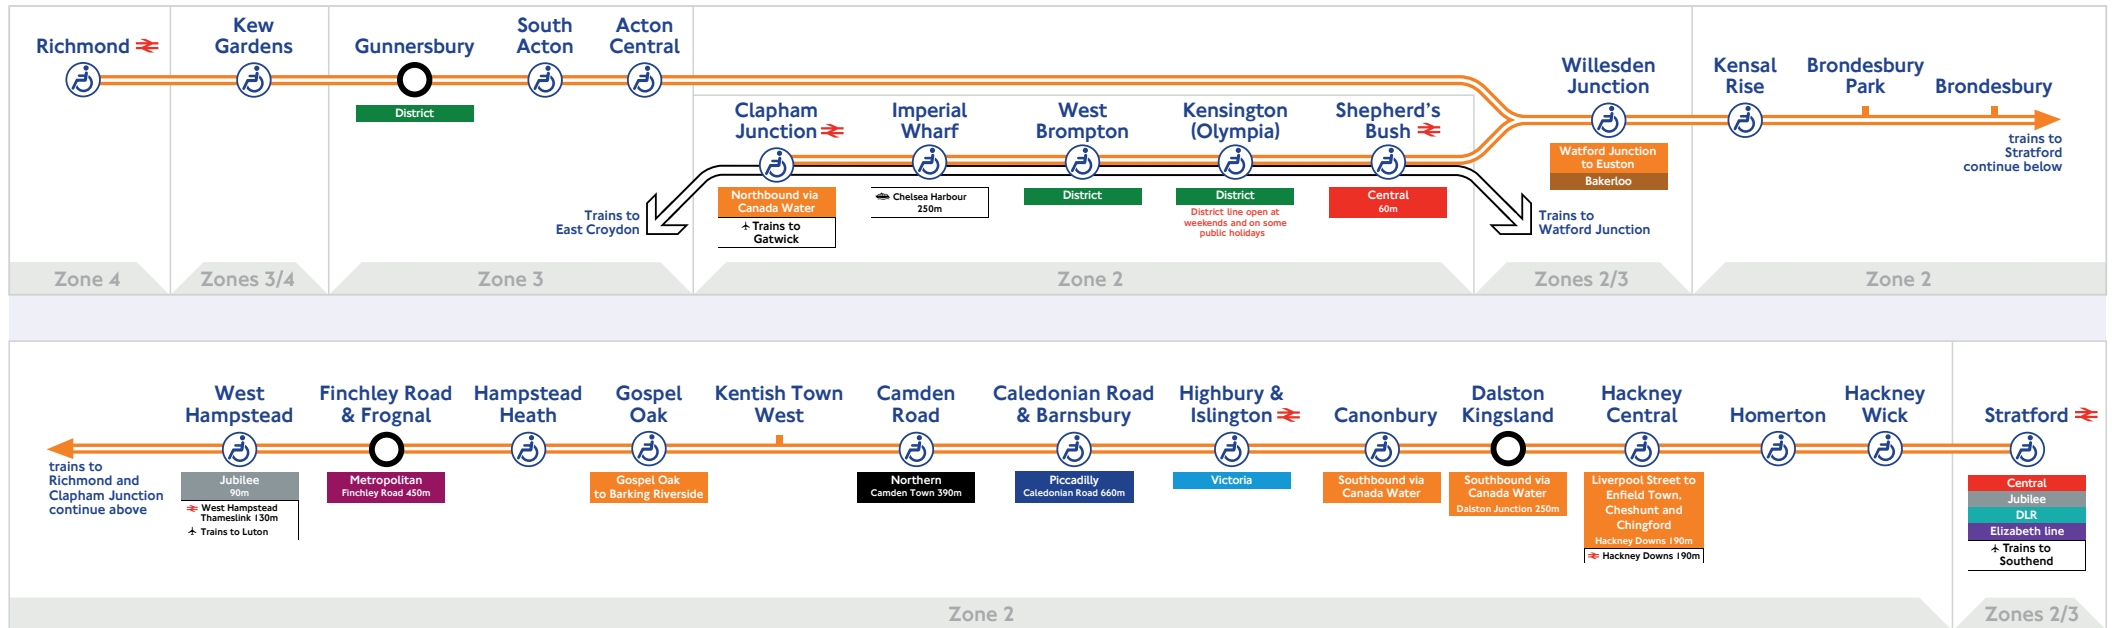

Richmond and Clapham Junction to Stratford route

Key to symbols

-  Interchange stations
-  Step-free access from street to platform
-  National Rail
-  Airport
-  River services
-  Service run by Southern

⊖ Frequent District Line services run between these stations.
Please see London Underground publicity for more details

- A Continues to Watford Junction
- B Starts from Selhurst; continues to Hemel Hempstead
- C Starts from East Croydon; continues to Watford Junction

⊖ Frequent District Line services run between these stations. Please see London Underground publicity for more details

C Starts from East Croydon; continues to Watford Junction

All services run by London Overground unless otherwise indicated