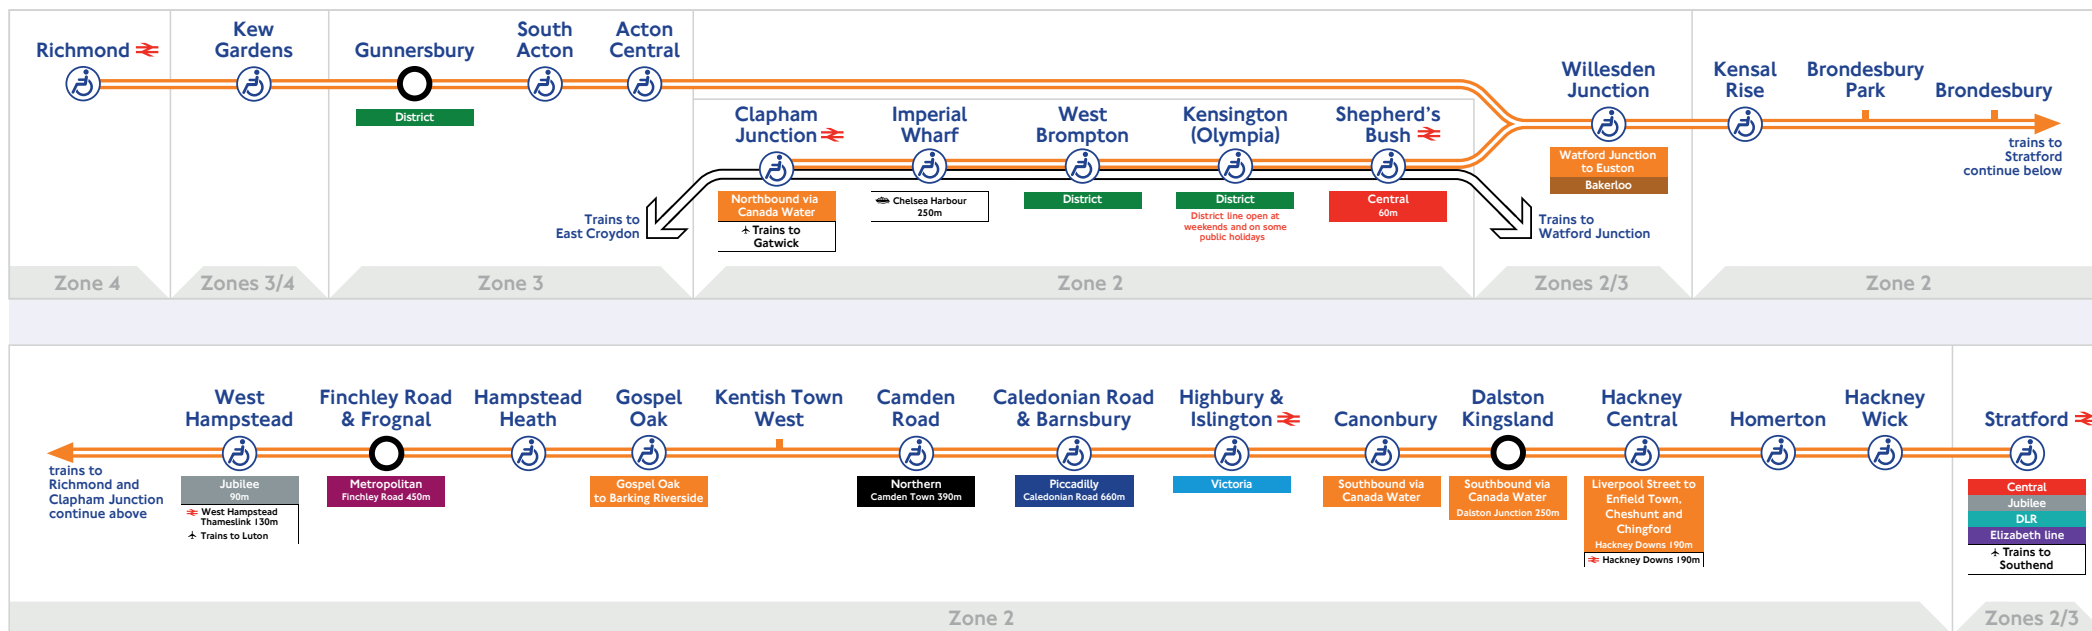

Richmond and Clapham Junction to Stratford route

Key to symbols

- Interchange stations
- Step-free access from street to platform
- National Rail
- Airport
- River services
- Service run by Southern

Engineering work and public holidays