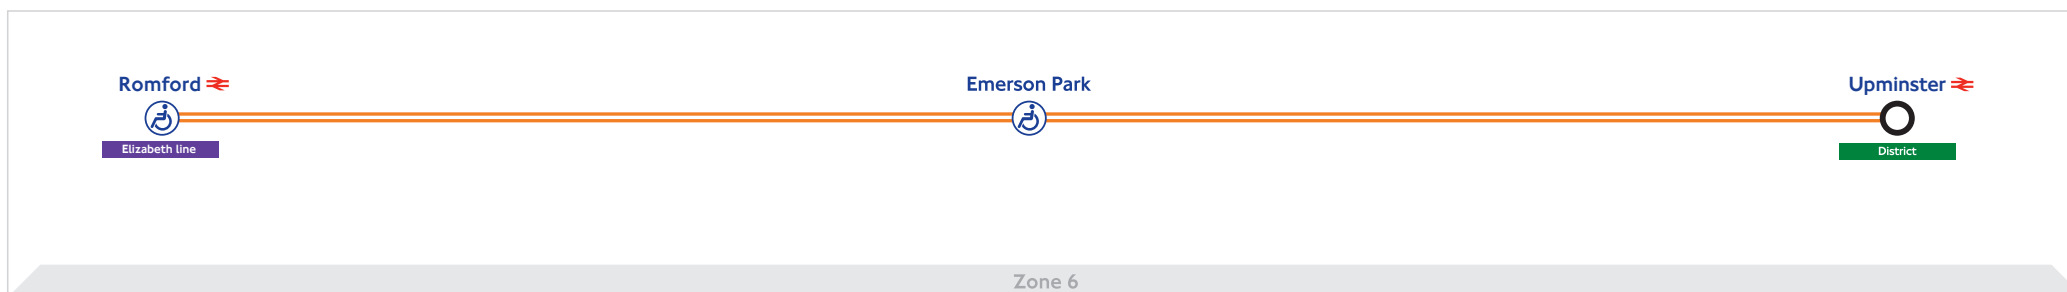

Romford to Upminster route

Key to symbols

Interchange stations

Step-free access from street to platform

National Rail

Engineering work and public holidays

To carry out improvements and maintenance, some parts of the network are closed at weekends. For more information, including alternative travel arrangements, please check your travel at tfl.gov.uk or see posters at stations.

On most public holidays an amended timetable runs, based on a Saturday frequency.

Bicycles on London Overground services on this route

Compact folded bicycles can be carried on our trains at any time.

Non-folded bicycles:

- Cannot be carried on our trains 07:30-09:30 or 16:00-19:00 on weekdays (restrictions do not apply on public holidays)
- Cannot be carried anytime on buses that replace trains due to engineering work

Service delay refunds

If you've been delayed on a London Overground journey, you may be able to claim for a service refund delay.

When we refund for service delays:

If your journey was delayed for reasons within our control by:

- 15 minutes or more on London Underground or DLR services
- 30 minutes or more on London Overground or TfL Rail services

We'll refund you the single fare for your journey you were delayed on. For further details please visit the TfL website.

Check your travel

tfl.gov.uk/travel-tools

24 hour travel information

0343 222 1234*

Valid from Sunday 11 December 2022 until Saturday 20 May 2023