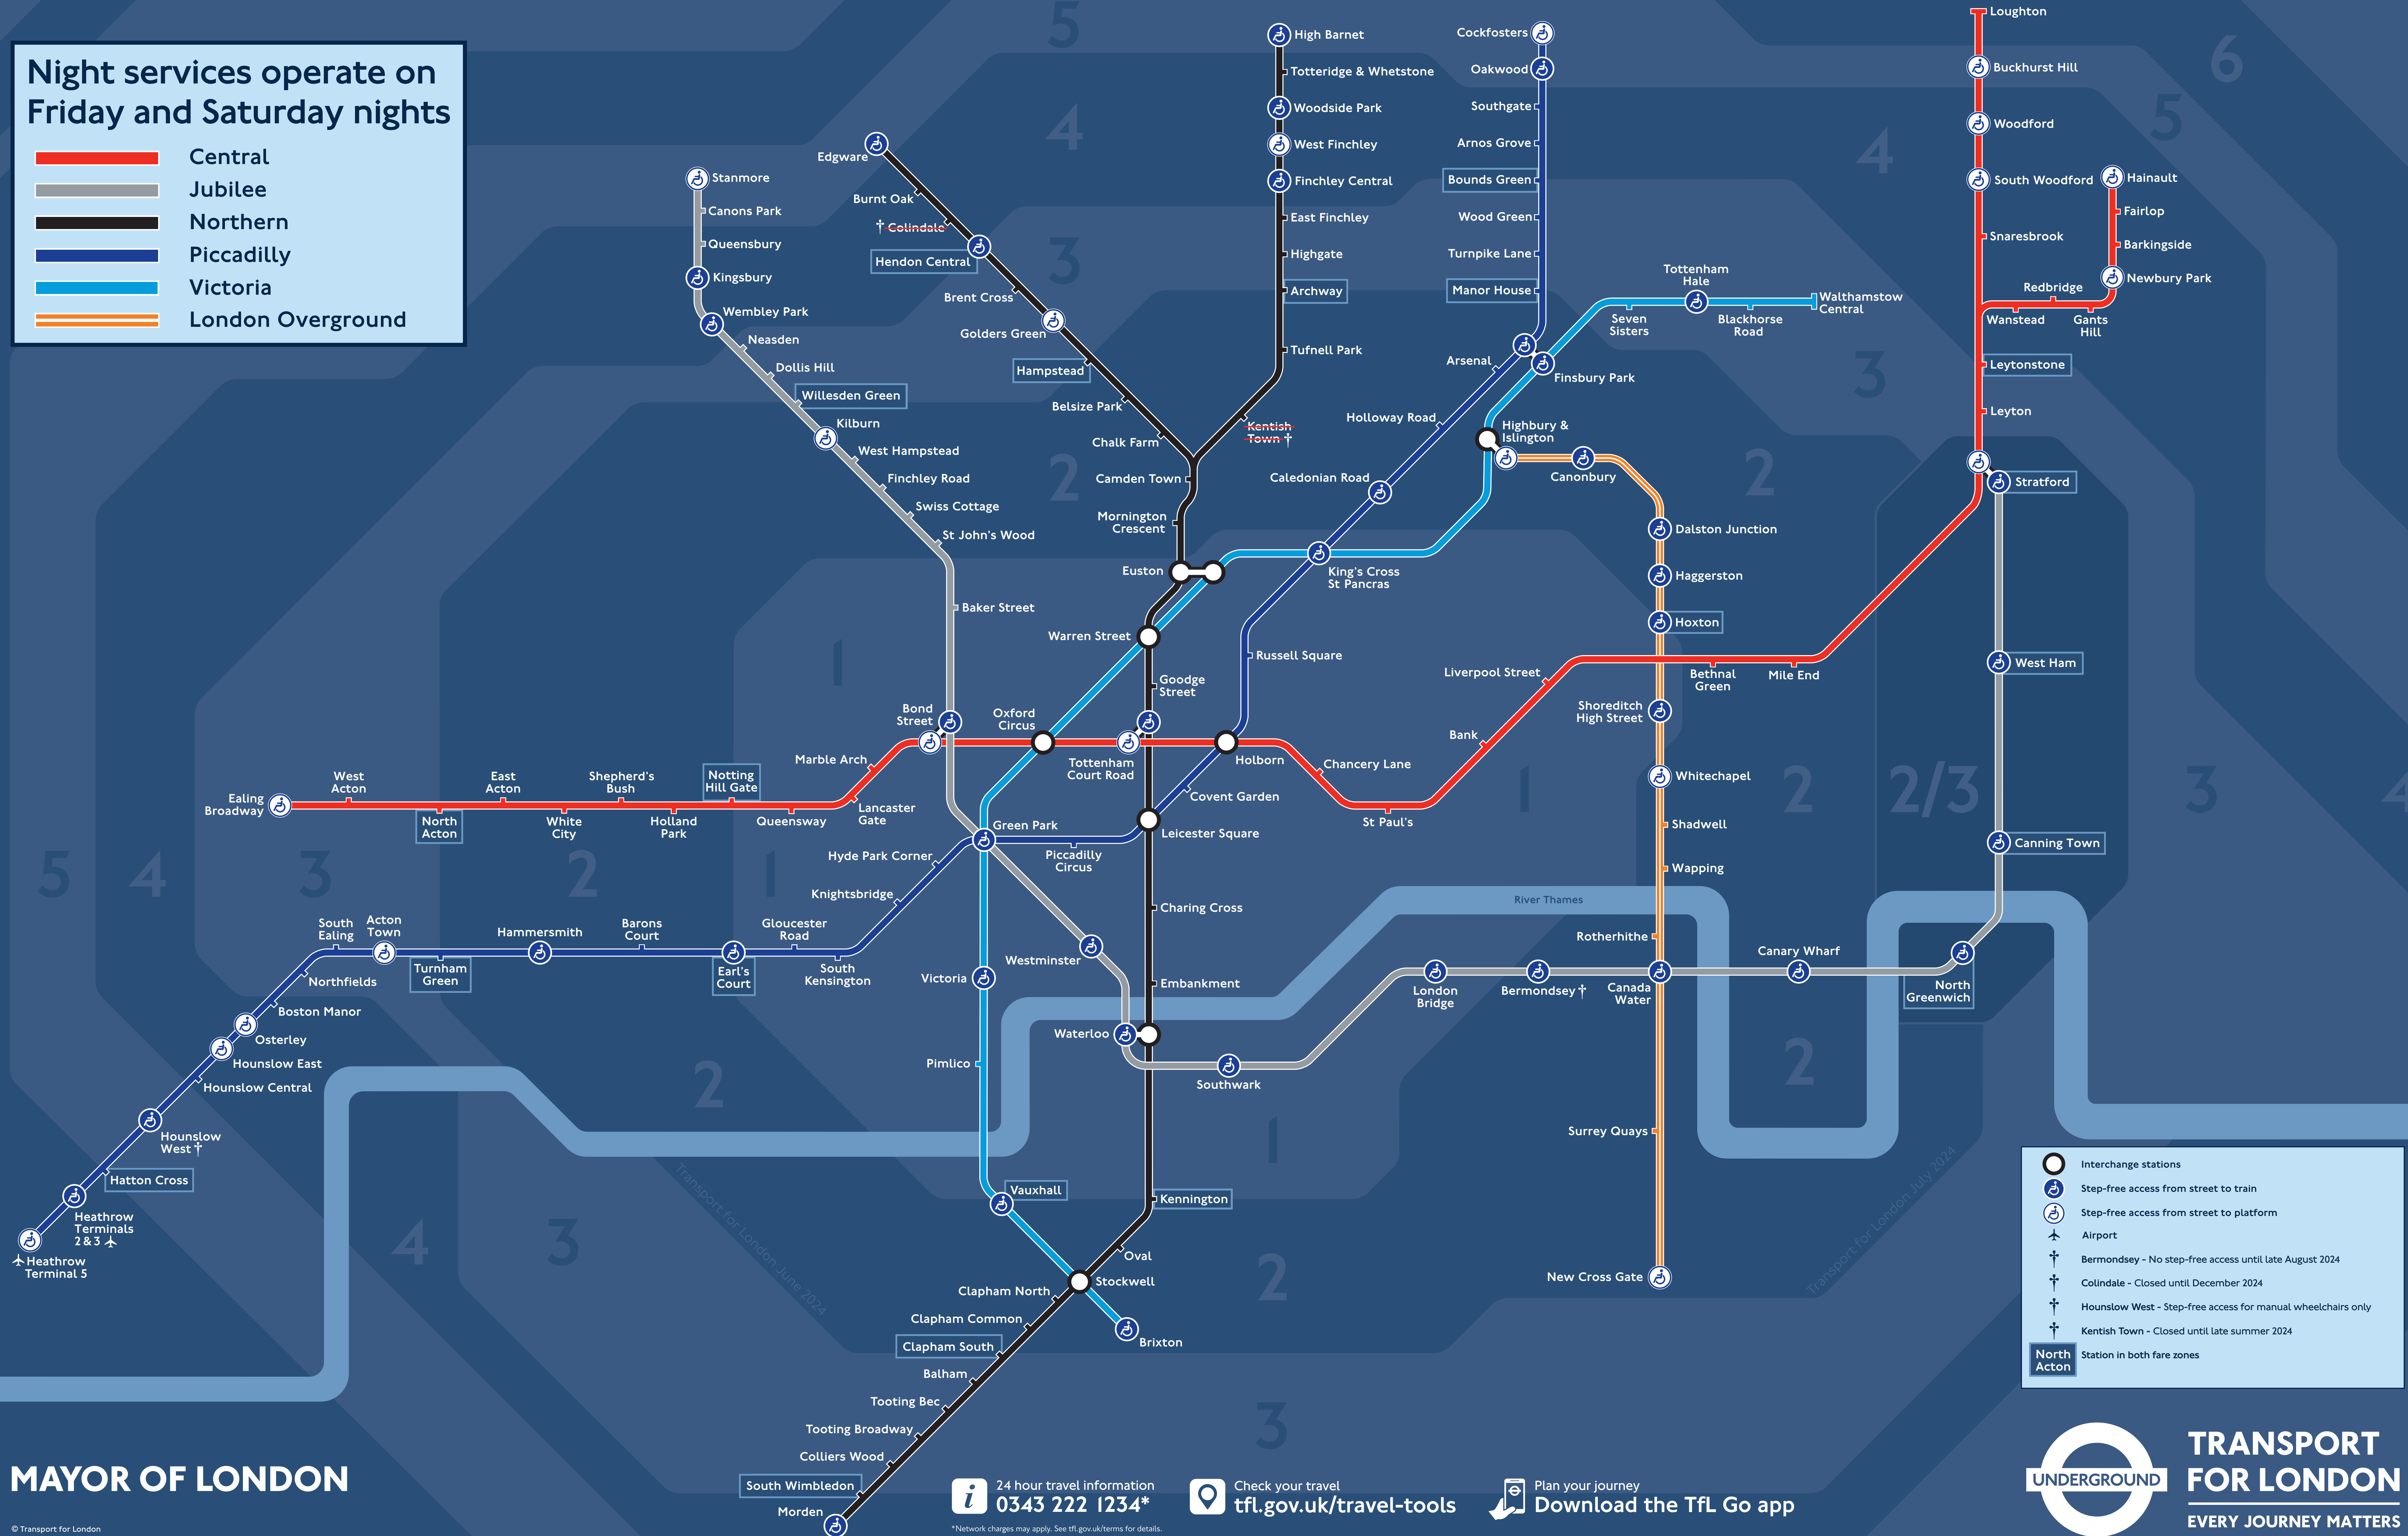

Night Tube and London Overground map

Operates on Friday and Saturday nights

Tube and London Overground Night Services

Night services operate on Friday and Saturday nights

- █ Central
- █ Jubilee
- █ Northern
- █ Piccadilly
- █ Victoria
- █ London Overground

MAYOR OF LONDON

24 hour travel information
0343 222 1234*

Check your travel
tfl.gov.uk/travel-tools

Plan your journey
Download the TfL Go app

TfL Go, your real-time travel app

Download TfL Go to plan your journey

Online maps are strictly for personal use only. To license the Tube map for commercial use please visit tfl.gov.uk/maplicensing