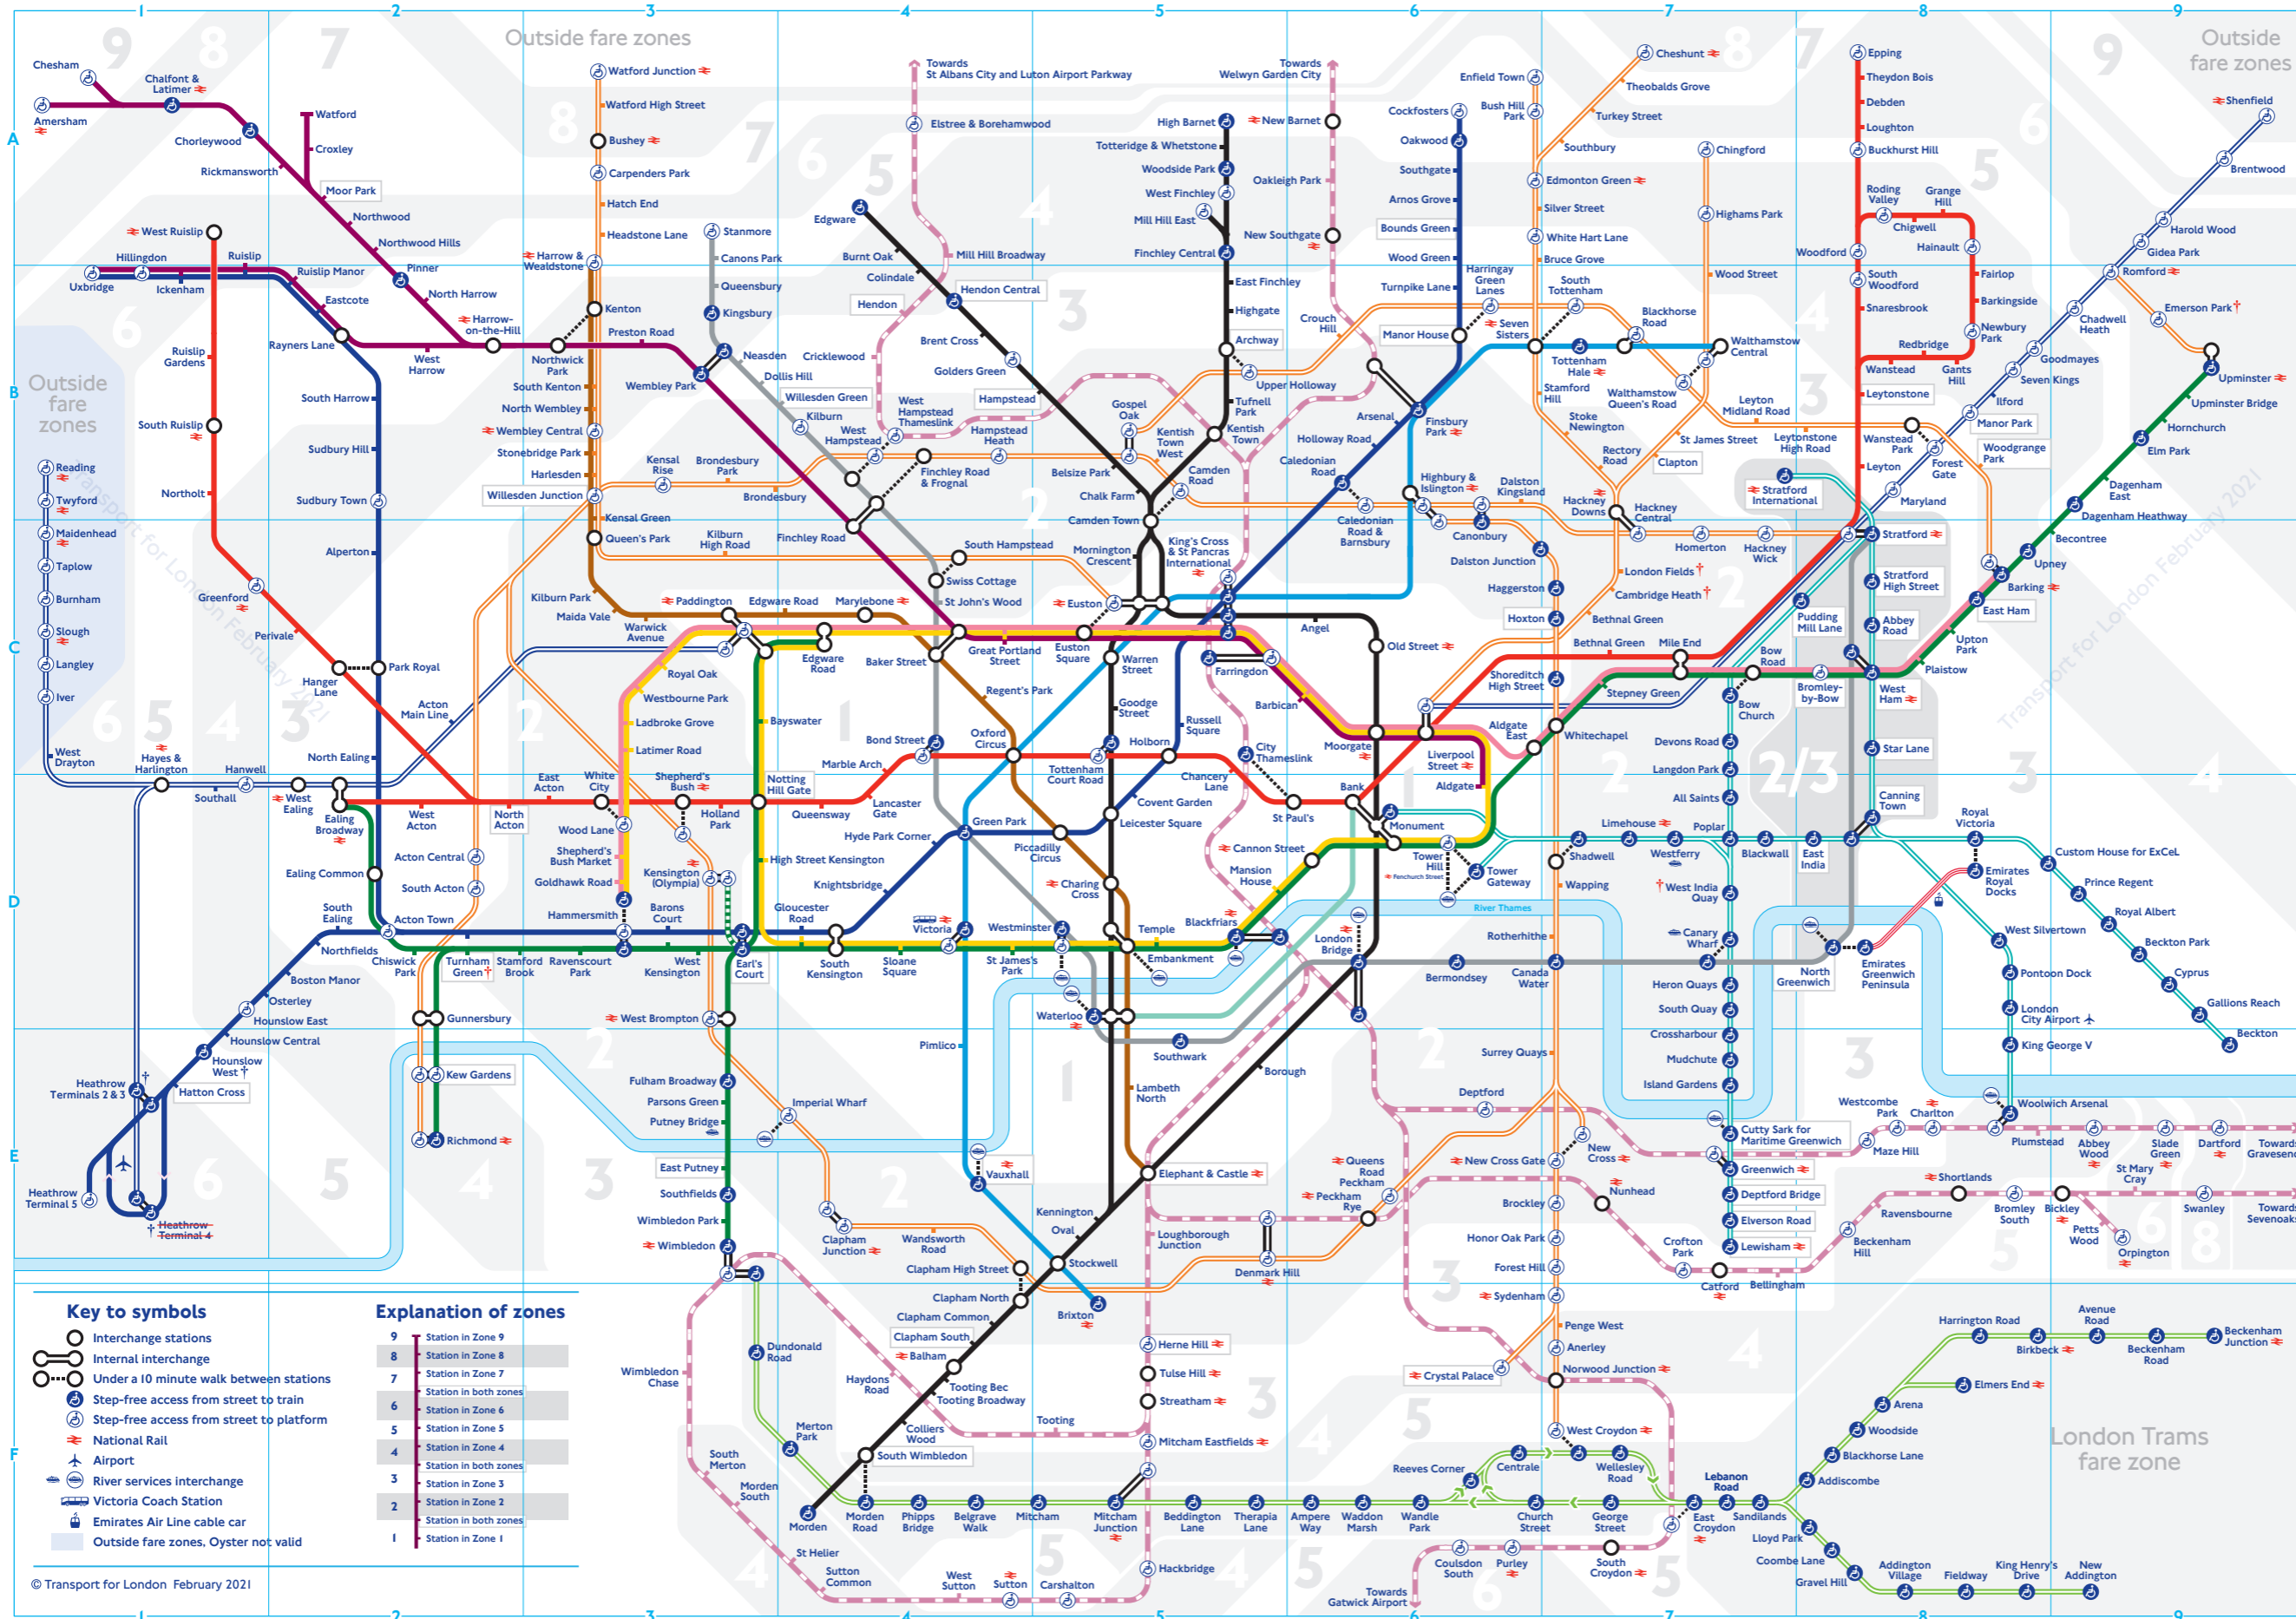

Tube map

Check before you travel

- † Heathrow
TfL Rail customers should change at Terminals 2 & 3 for free rail transfer to Terminal 5.
- † Heathrow Terminal 4
Closed until further notice.
- † Hounslow West
Step-free access for manual wheelchairs only.
- † Services or access at these stations are subject to variation. To check before you travel, visit tfl.gov.uk/plan-a-journey

- Key to lines**
- Bakerloo
 - Central
 - Circle
 - District
 - Hammersmith & City
 - Jubilee
 - Metropolitan
 - Northern
 - Piccadilly
 - Victoria
 - Waterloo & City (Closed until further notice)
 - DLR
 - Emirates Air Line cable car (special fares apply)
 - London Overground
 - TFL Rail
 - Thameslink - Not operated by TfL. If you need assistance, please speak to staff at your origin station so this can be arranged at the destination station or check assisted travel at www.thameslinkrailway.co.uk
 - London Trams
 - District open weekends and on some public holidays

- Key to symbols**
- Interchange stations
 - Internal interchange
 - Under a 10 minute walk between stations
 - Step-free access from street to train
 - Step-free access from street to platform
 - National Rail
 - Airport
 - River services interchange
 - Victoria Coach Station
 - Emirates Air Line cable car
 - Outside fare zones, Oyster not valid
- Explanation of zones**
- 9 Station in Zone 9
 - 8 Station in Zone 8
 - 7 Station in Zone 7
 - 6 Station in both zones
 - 5 Station in Zone 5
 - 4 Station in Zone 4
 - 3 Station in both zones
 - 2 Station in Zone 2
 - 1 Station in Zone 1