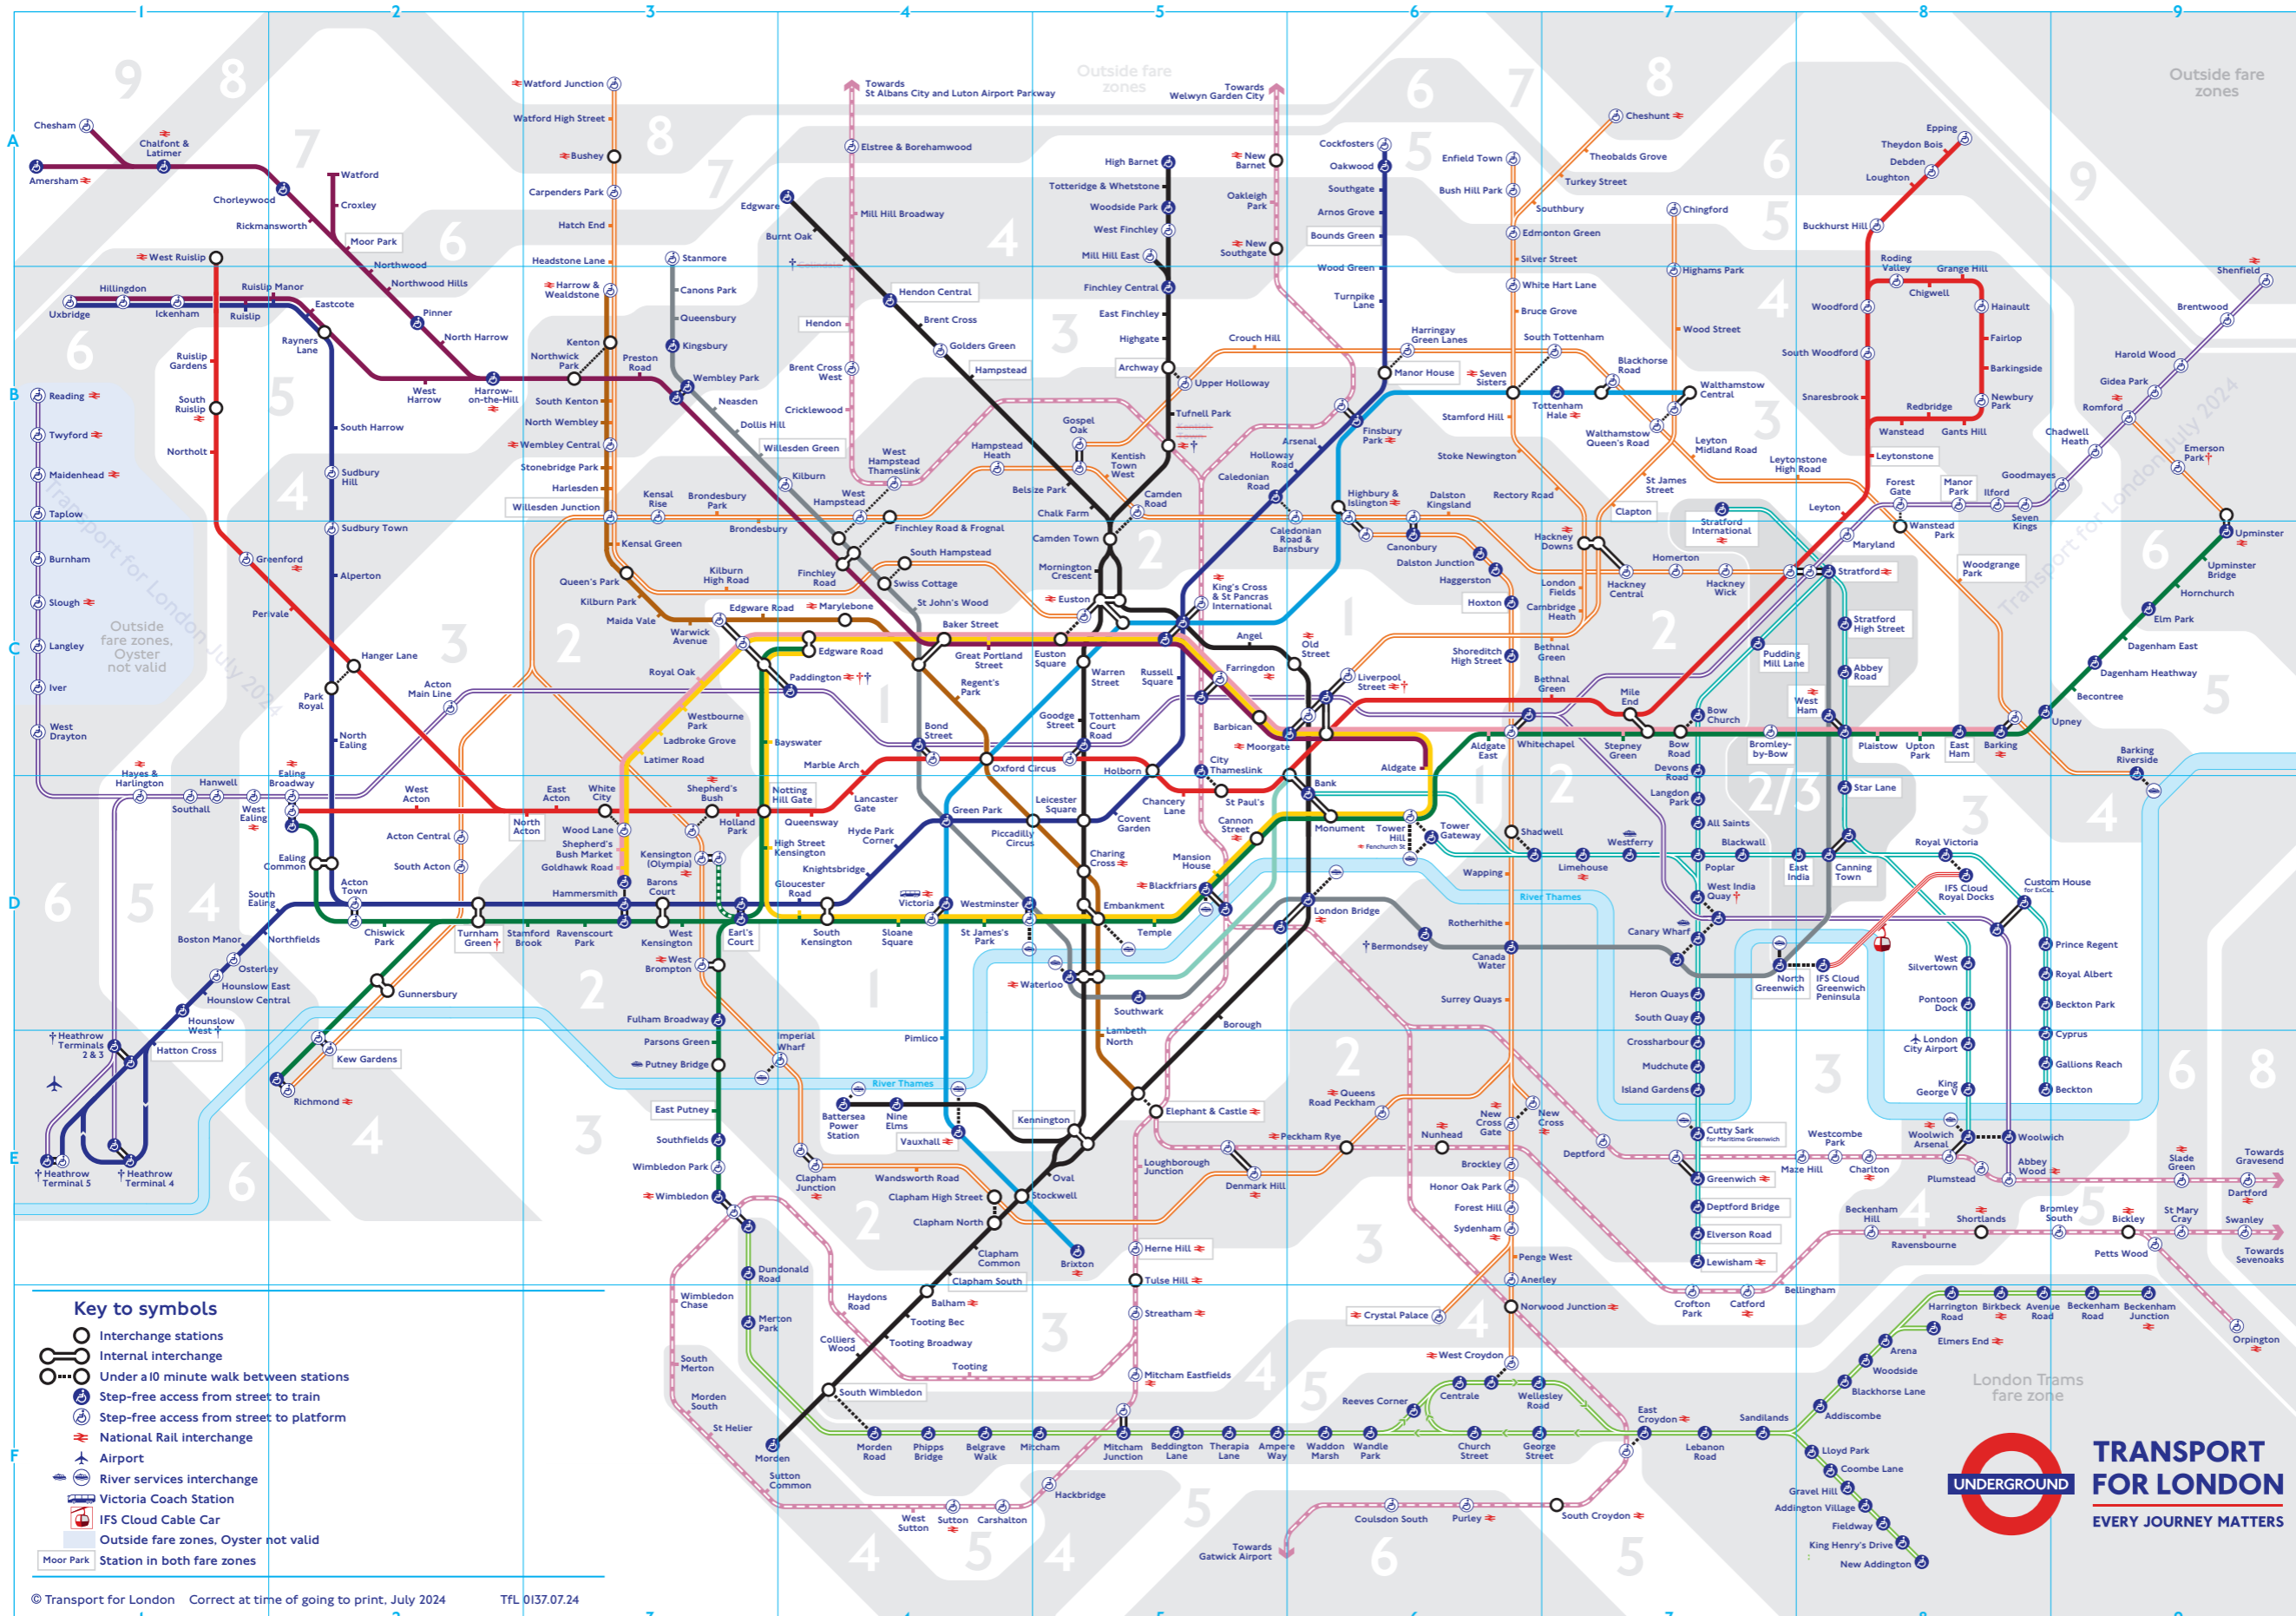

1. **Check before you travel**
2. † **Bermondsey**
     No step-free access until late August 2024.
   - † **Colindale**
     Closed until December 2024.
   - † **Elizabeth line Heathrow Airport stations**
     Special fares apply on Elizabeth line services to/from Heathrow Airport.
   - † **Hounslow West**
     Step-free access for manual wheelchairs only.
   - † **Kentish Town**
     Closed until late summer 2024. Kentish Town National Rail station remains open.
   - † **Paddington**
     Bakerloo line step-free access via Elizabeth line station entrance.
   - † **Services or access at these stations are subject to variation.**
     To check before you travel, visit tfl.gov.uk/plan-a-journey

1. **Key to lines**
2. Bakerloo
   - Central
   - Circle
   - District
   - Hammersmith & City
   - Jubilee
   - Metropolitan
   - Northern
   - Piccadilly
   - Victoria
   - Waterloo & City
   - DLR
   - Elizabeth line
   - London Overground
   - London Trams
   - IFS Cloud Cable Car
     Special fares apply
   - Thameslink
     Service not operated by TfL. If you need assistance, please speak to staff at your origin station so this can be arranged at the destination station or check assisted travel at www.thameslinkrailway.co.uk
   - District
     Open at weekends and on some public holidays
   - Air-conditioned trains

1. **Key to symbols**
2. Interchange stations
   - Internal interchange
   - Under a 10 minute walk between stations
   - Step-free access from street to train
   - Step-free access from street to platform
   - National Rail interchange
   - Airport
   - River services interchange
   - Victoria Coach Station
   - IFS Cloud Cable Car
   - Outside fare zones, Oyster not valid
   - Station in both fare zones

© Transport for London Correct at time of going to print, July 2024 TFL 0137.07.24

Online maps are strictly for personal use only. To license the Tube map for commercial use please visit tfl.gov.uk/maplicensing

TfL Go, your real-time travel app

Download TfL Go to plan your journey

Direct
DST 20

Bus only
Direct

Victoria

District

St James's Park