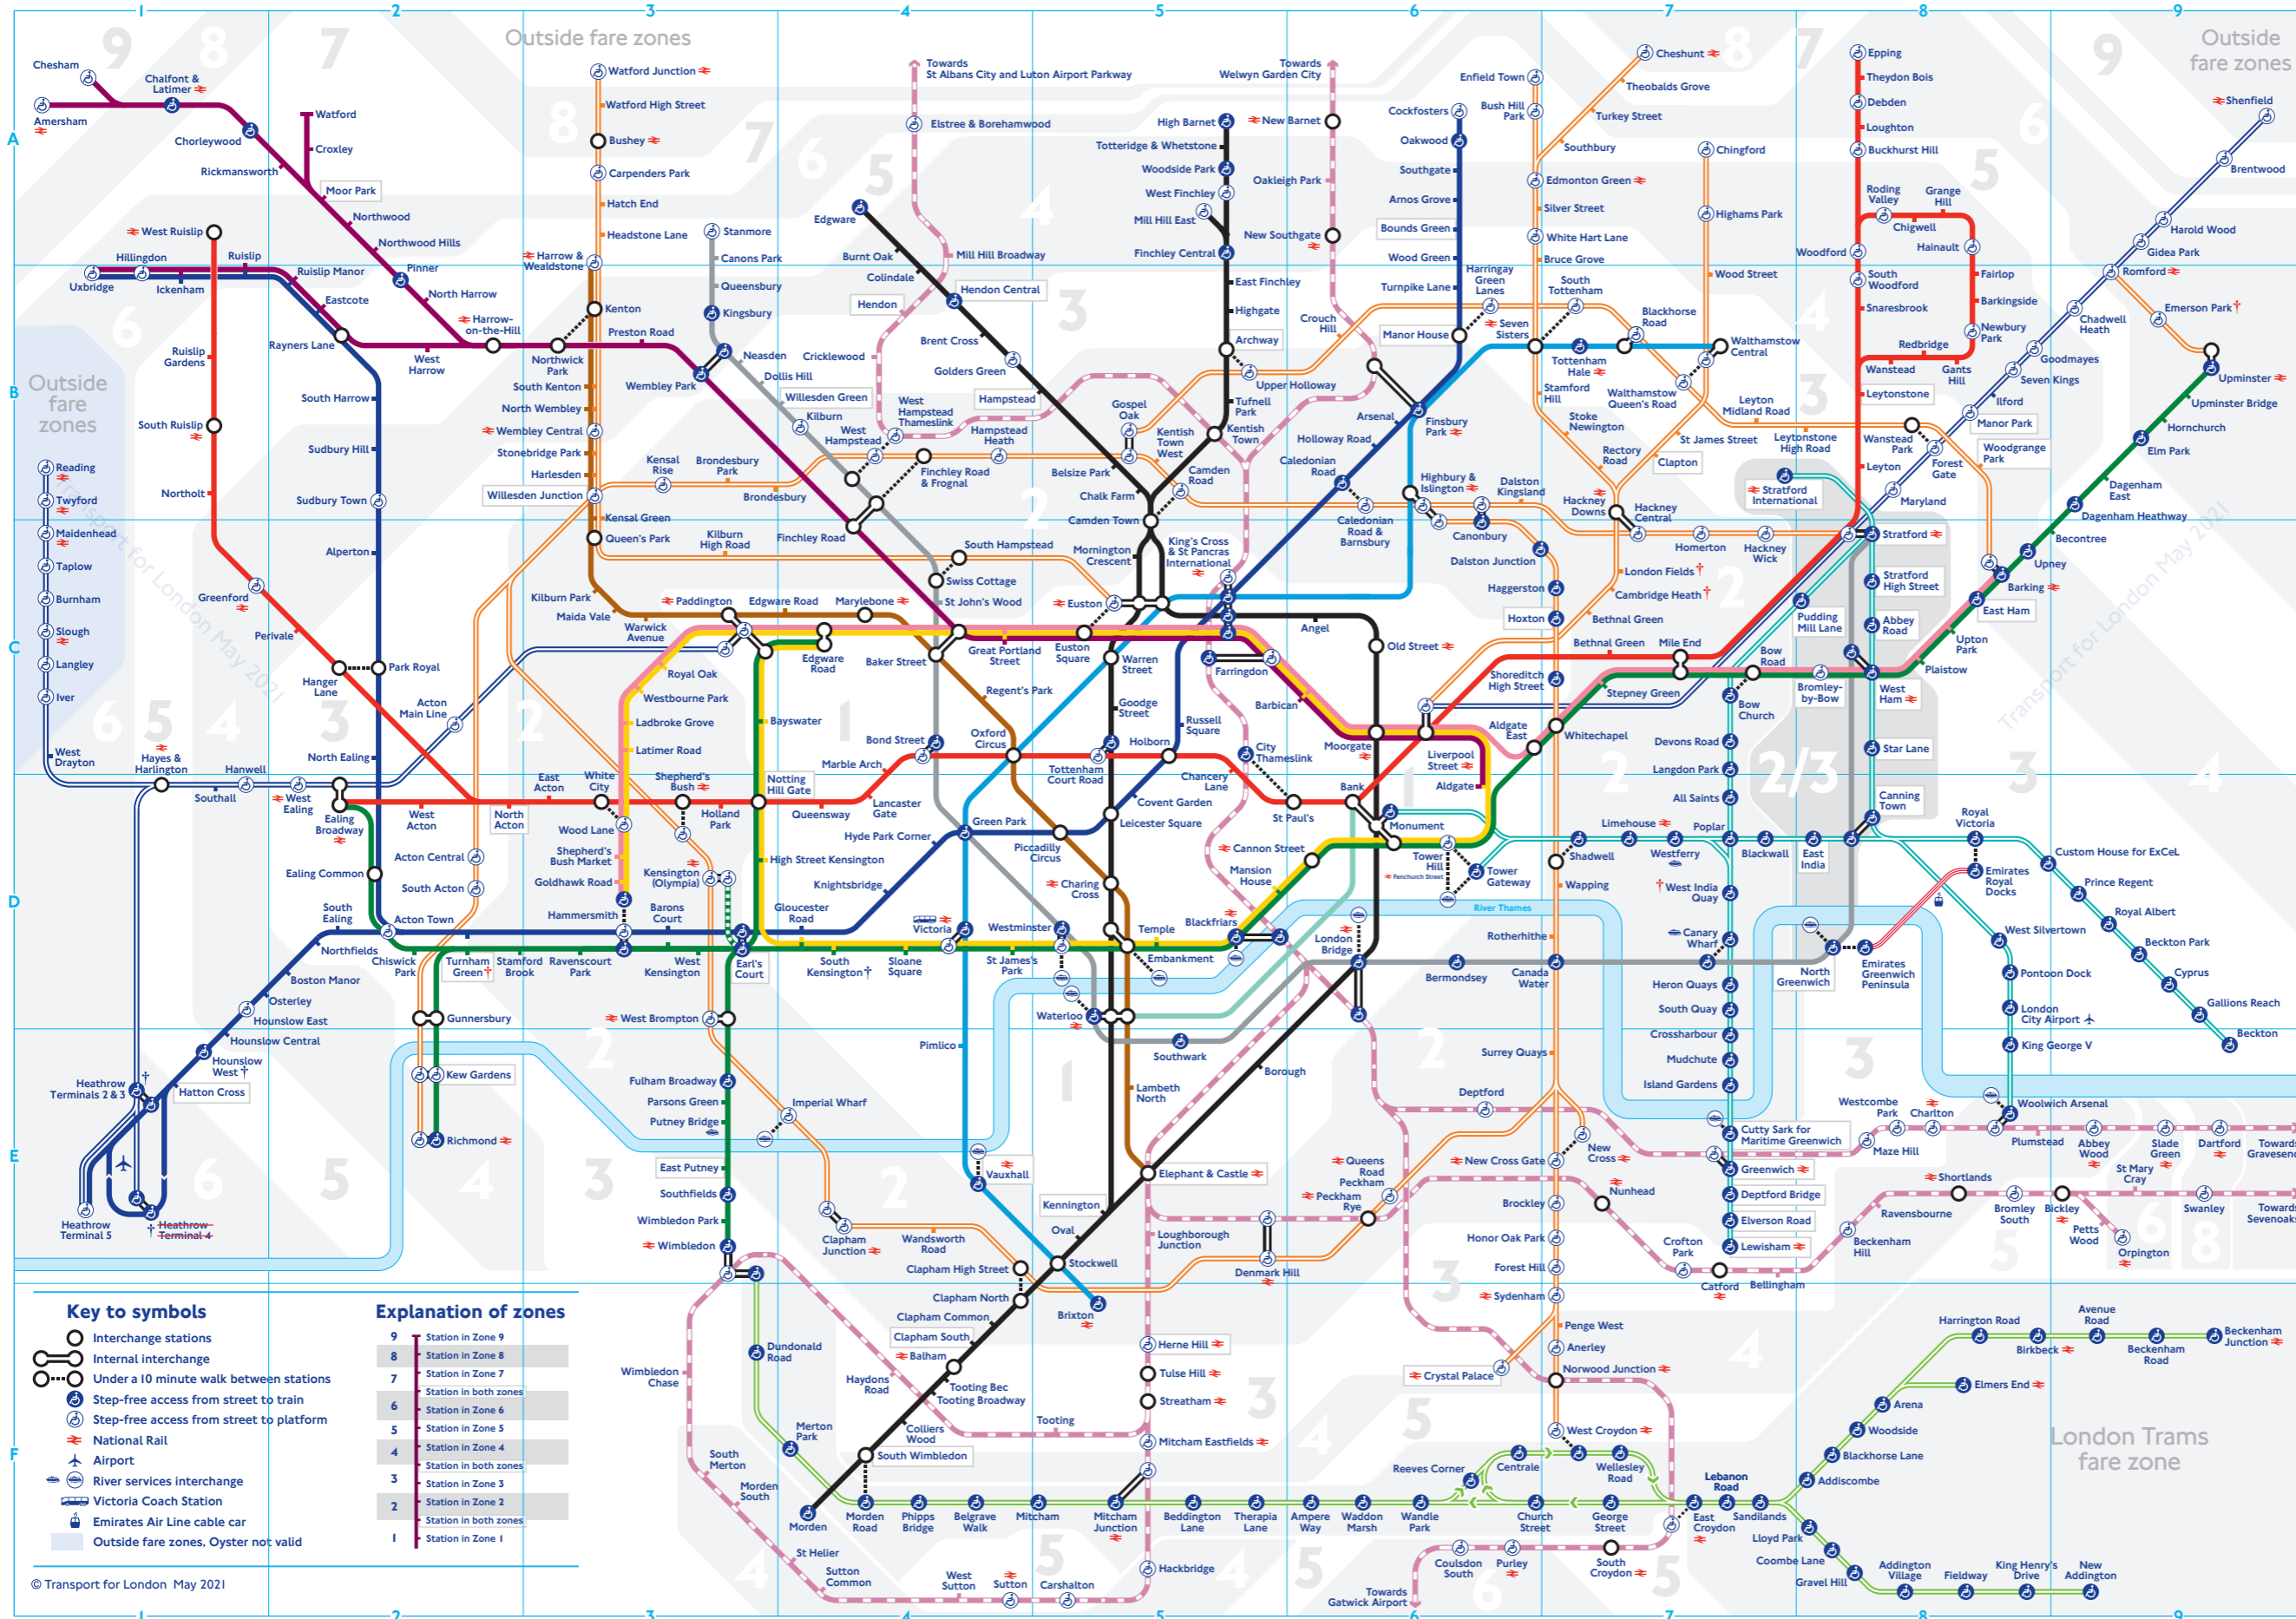

Tube map

- Check before you travel**
- † Heathrow
TfL Rail customers should change at Terminals 2 & 3 for free rail transfer to Terminal 5.
 - † Heathrow Terminal 4
Closed until further notice.
 - † Hounslow West
Step-free access for manual wheelchairs only.
 - † South Kensington
Piccadilly line trains not stopping until spring 2022.
 - † Services or access at these stations are subject to variation.
To check before you travel, visit tfl.gov.uk/plan-a-journey

- Key to lines**
- Bakerloo
 - Central
 - Circle
 - District
 - Hammersmith & City
 - Jubilee
 - Metropolitan
 - Northern
 - Piccadilly
 - Victoria
 - Waterloo & City (Closed until further notice)
 - DLR
 - Emirates Air Line cable car (special fares apply)
 - London Overground
 - TfL Rail
 - Thameslink - Not operated by TfL. If you need assistance, please speak to staff at your origin station so this can be arranged at the destination station or check assisted travel at www.thameslinkrailway.co.uk
 - London Trams
 - District open weekends and on some public holidays

- Key to symbols**
- Interchange stations
 - Internal interchange
 - Under a 10 minute walk between stations
 - Step-free access from street to train
 - Step-free access from street to platform
 - National Rail
 - Airport
 - River services interchange
 - Victoria Coach Station
 - Emirates Air Line cable car
 - Outside fare zones, Oyster not valid
- Explanation of zones**
- 9 Station in Zone 9
 - 8 Station in Zone 8
 - 7 Station in Zone 7
 - 6 Station in both zones
 - 5 Station in Zone 5
 - 4 Station in Zone 4
 - 3 Station in both zones
 - 2 Station in Zone 2
 - 1 Station in Zone 1