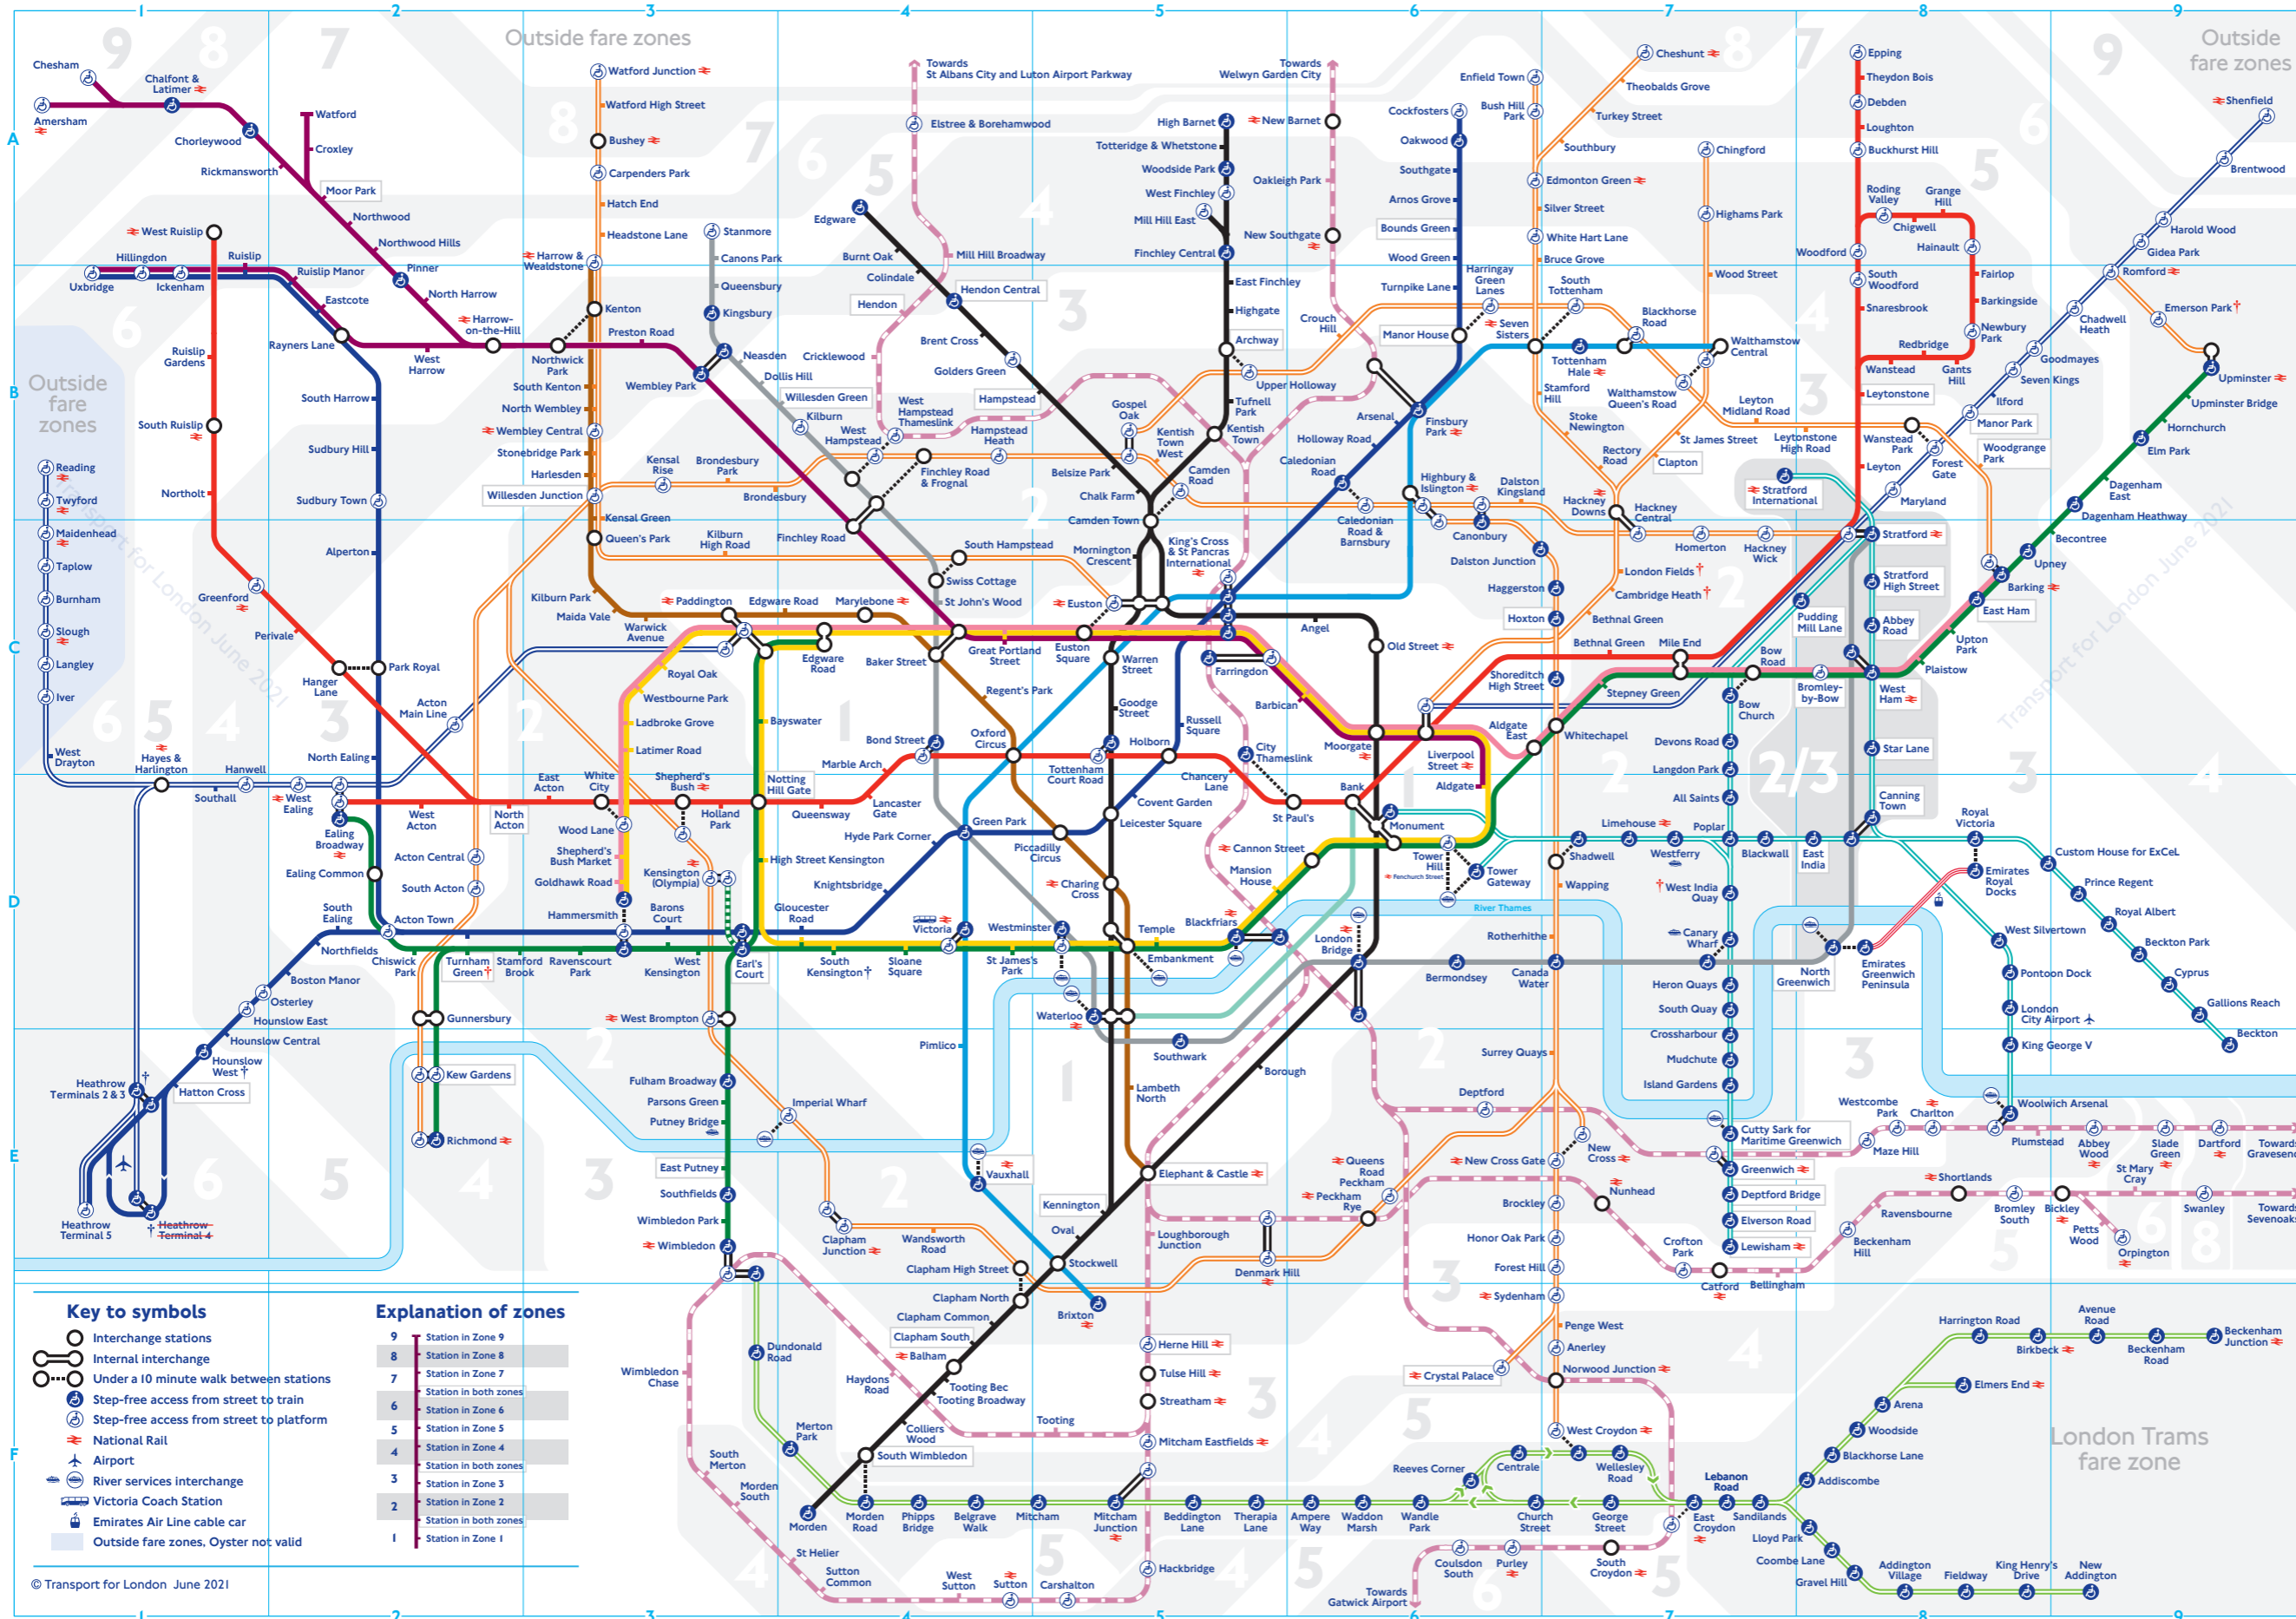

Tube map

- Check before you travel**
- † Heathrow
TfL Rail customers should change at Terminals 2 & 3 for free rail transfer to Terminal 5.
 - † Heathrow Terminal 4
Closed until further notice.
 - † Hounslow West
Step-free access for manual wheelchairs only.
 - † South Kensington
Piccadilly line trains not stopping until spring 2022.
 - † Services or access at these stations are subject to variation.
To check before you travel, visit tfl.gov.uk/plan-a-journey

- Key to lines**
- Bakerloo
 - Central
 - Circle
 - District
 - Hammersmith & City
 - Jubilee
 - Metropolitan
 - Northern
 - Piccadilly
 - Victoria
 - Waterloo & City
 - DLR
 - Emirates Air Line cable car (special fares apply)
 - London Overground
 - TfL Rail
 - Thameslink - Not operated by TfL. If you need assistance, please speak to staff at your origin station so this can be arranged at the destination station or check assisted travel at www.thameslinkrailway.co.uk
 - London Trams
 - District open weekends and on some public holidays

- Key to symbols**
- Interchange stations
 - Internal interchange
 - Under a 10 minute walk between stations
 - Step-free access from street to train
 - Step-free access from street to platform
 - National Rail
 - Airport
 - River services interchange
 - Victoria Coach Station
 - Emirates Air Line cable car
 - Outside fare zones, Oyster not valid
- Explanation of zones**
- 9 Station in Zone 9
 - 8 Station in Zone 8
 - 7 Station in Zone 7
 - 6 Station in both zones
 - 5 Station in Zone 5
 - 4 Station in Zone 4
 - 3 Station in both zones
 - 2 Station in Zone 2
 - 1 Station in Zone 1