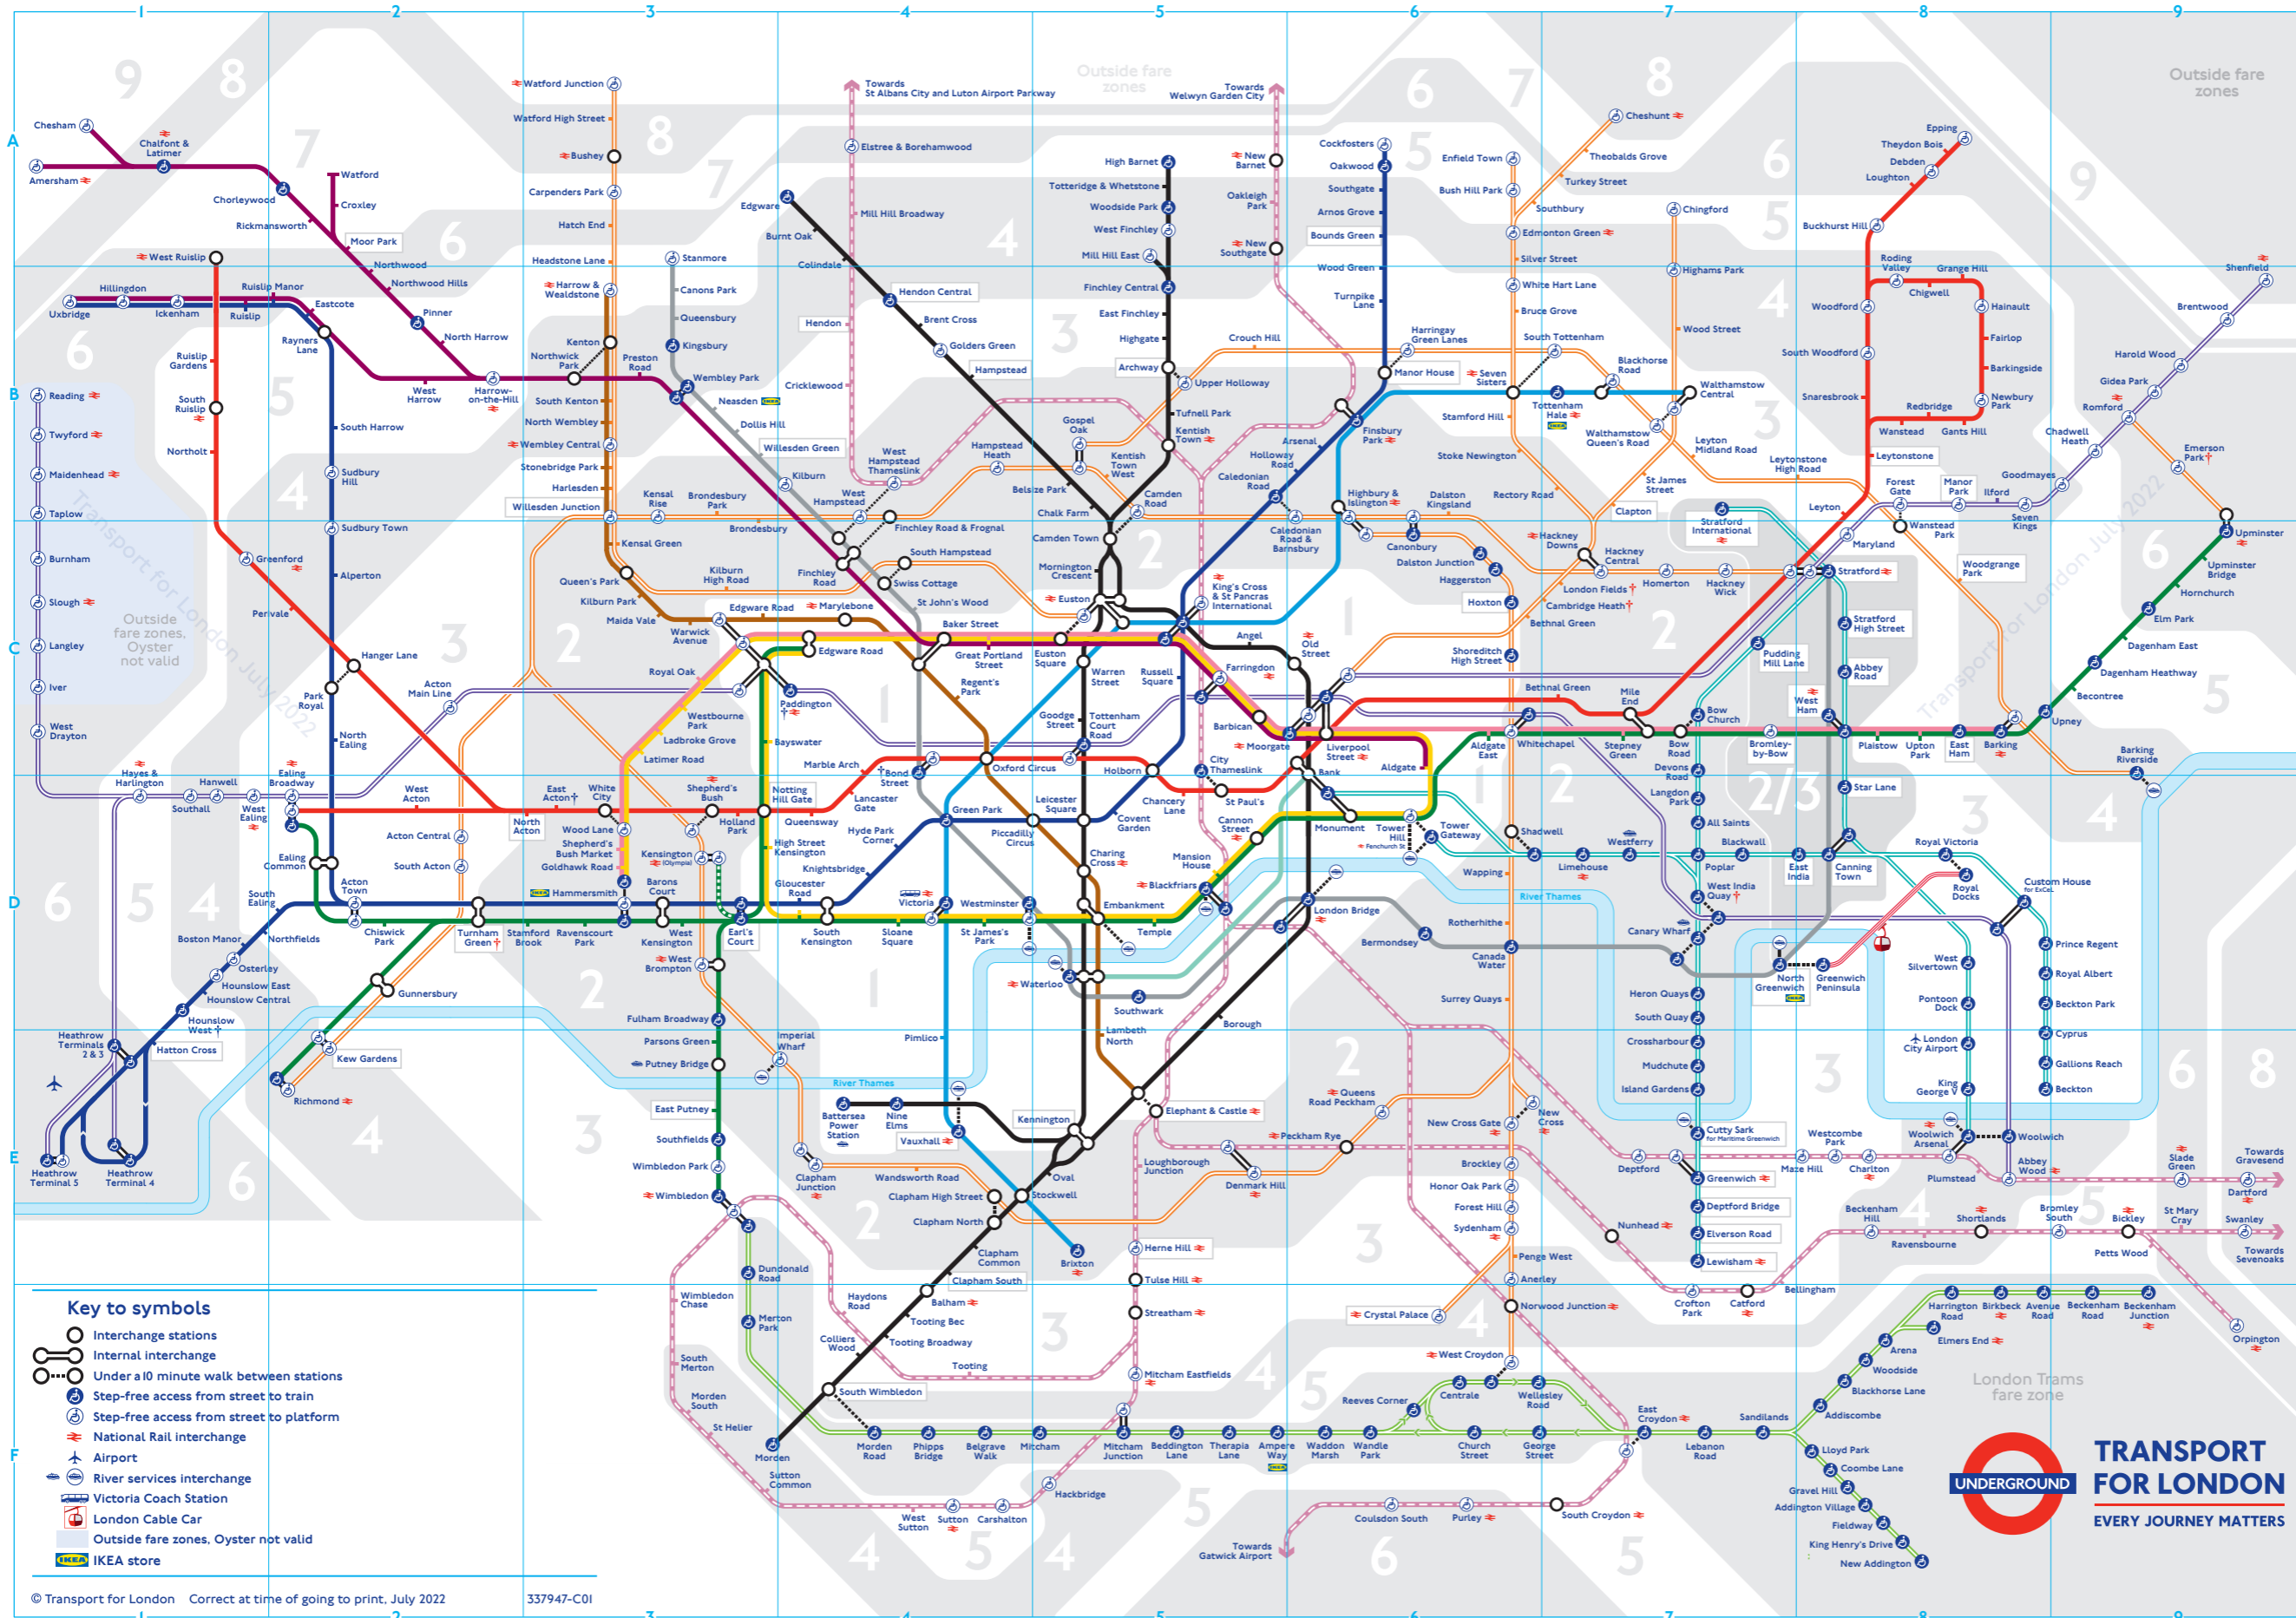

1. **Check before you travel**
2. † Bond Street
     Elizabeth line station opening soon.
   - † East Acton
     Eastbound trains and all Night Tube services will not stop until autumn 2022.
   - † Hounslow West
     Step-free access for manual wheelchairs only.
   - † Paddington
     Bakerloo line step-free access via Elizabeth line station entrance.
   - † Services or access at these stations are subject to variation.
     To check before you travel, visit tfl.gov.uk/plan-a-journey

The Night Tube runs on Friday and Saturday nights on the Jubilee and Victoria lines and on most of the Central and Northern lines. Night services also run on part of London Overground.

1. **Key to lines**
2. Bakerloo
   - Central
   - Circle
   - District
   - Hammersmith & City
   - Jubilee
   - Metropolitan
   - Northern
   - Piccadilly
   - Victoria
   - Waterloo & City
   - DLR
   - Elizabeth Line
   - London Overground
   - London Trams
   - London Cable Car
     Special fares apply
   - Thameslink - Not operated by TfL. If you need assistance, please speak to staff at your origin station so this can be arranged at the destination station or check assisted travel at www.thameslinkrailway.co.uk
   - District
     Open weekends and on some public holidays

1. **Key to symbols**
2. Interchange stations
   - Internal interchange
   - Under a 10 minute walk between stations
   - Step-free access from street to train
   - Step-free access from street to platform
   - National Rail interchange
   - Airport
   - River services interchange
   - Victoria Coach Station
   - London Cable Car
   - Outside fare zones, Oyster not valid
   - IKEA store

© Transport for London Correct at time of going to print, July 2022 337947-C01

Online maps are strictly for personal use only. To license the Tube map for commercial use please visit tfl.gov.uk/maplicensing

Take the tube to IKEA (a seat guaranteed)

Visit our London stores by public transport or just head to IKEA.co.uk/London

THE WONDERFUL EVERYDAY