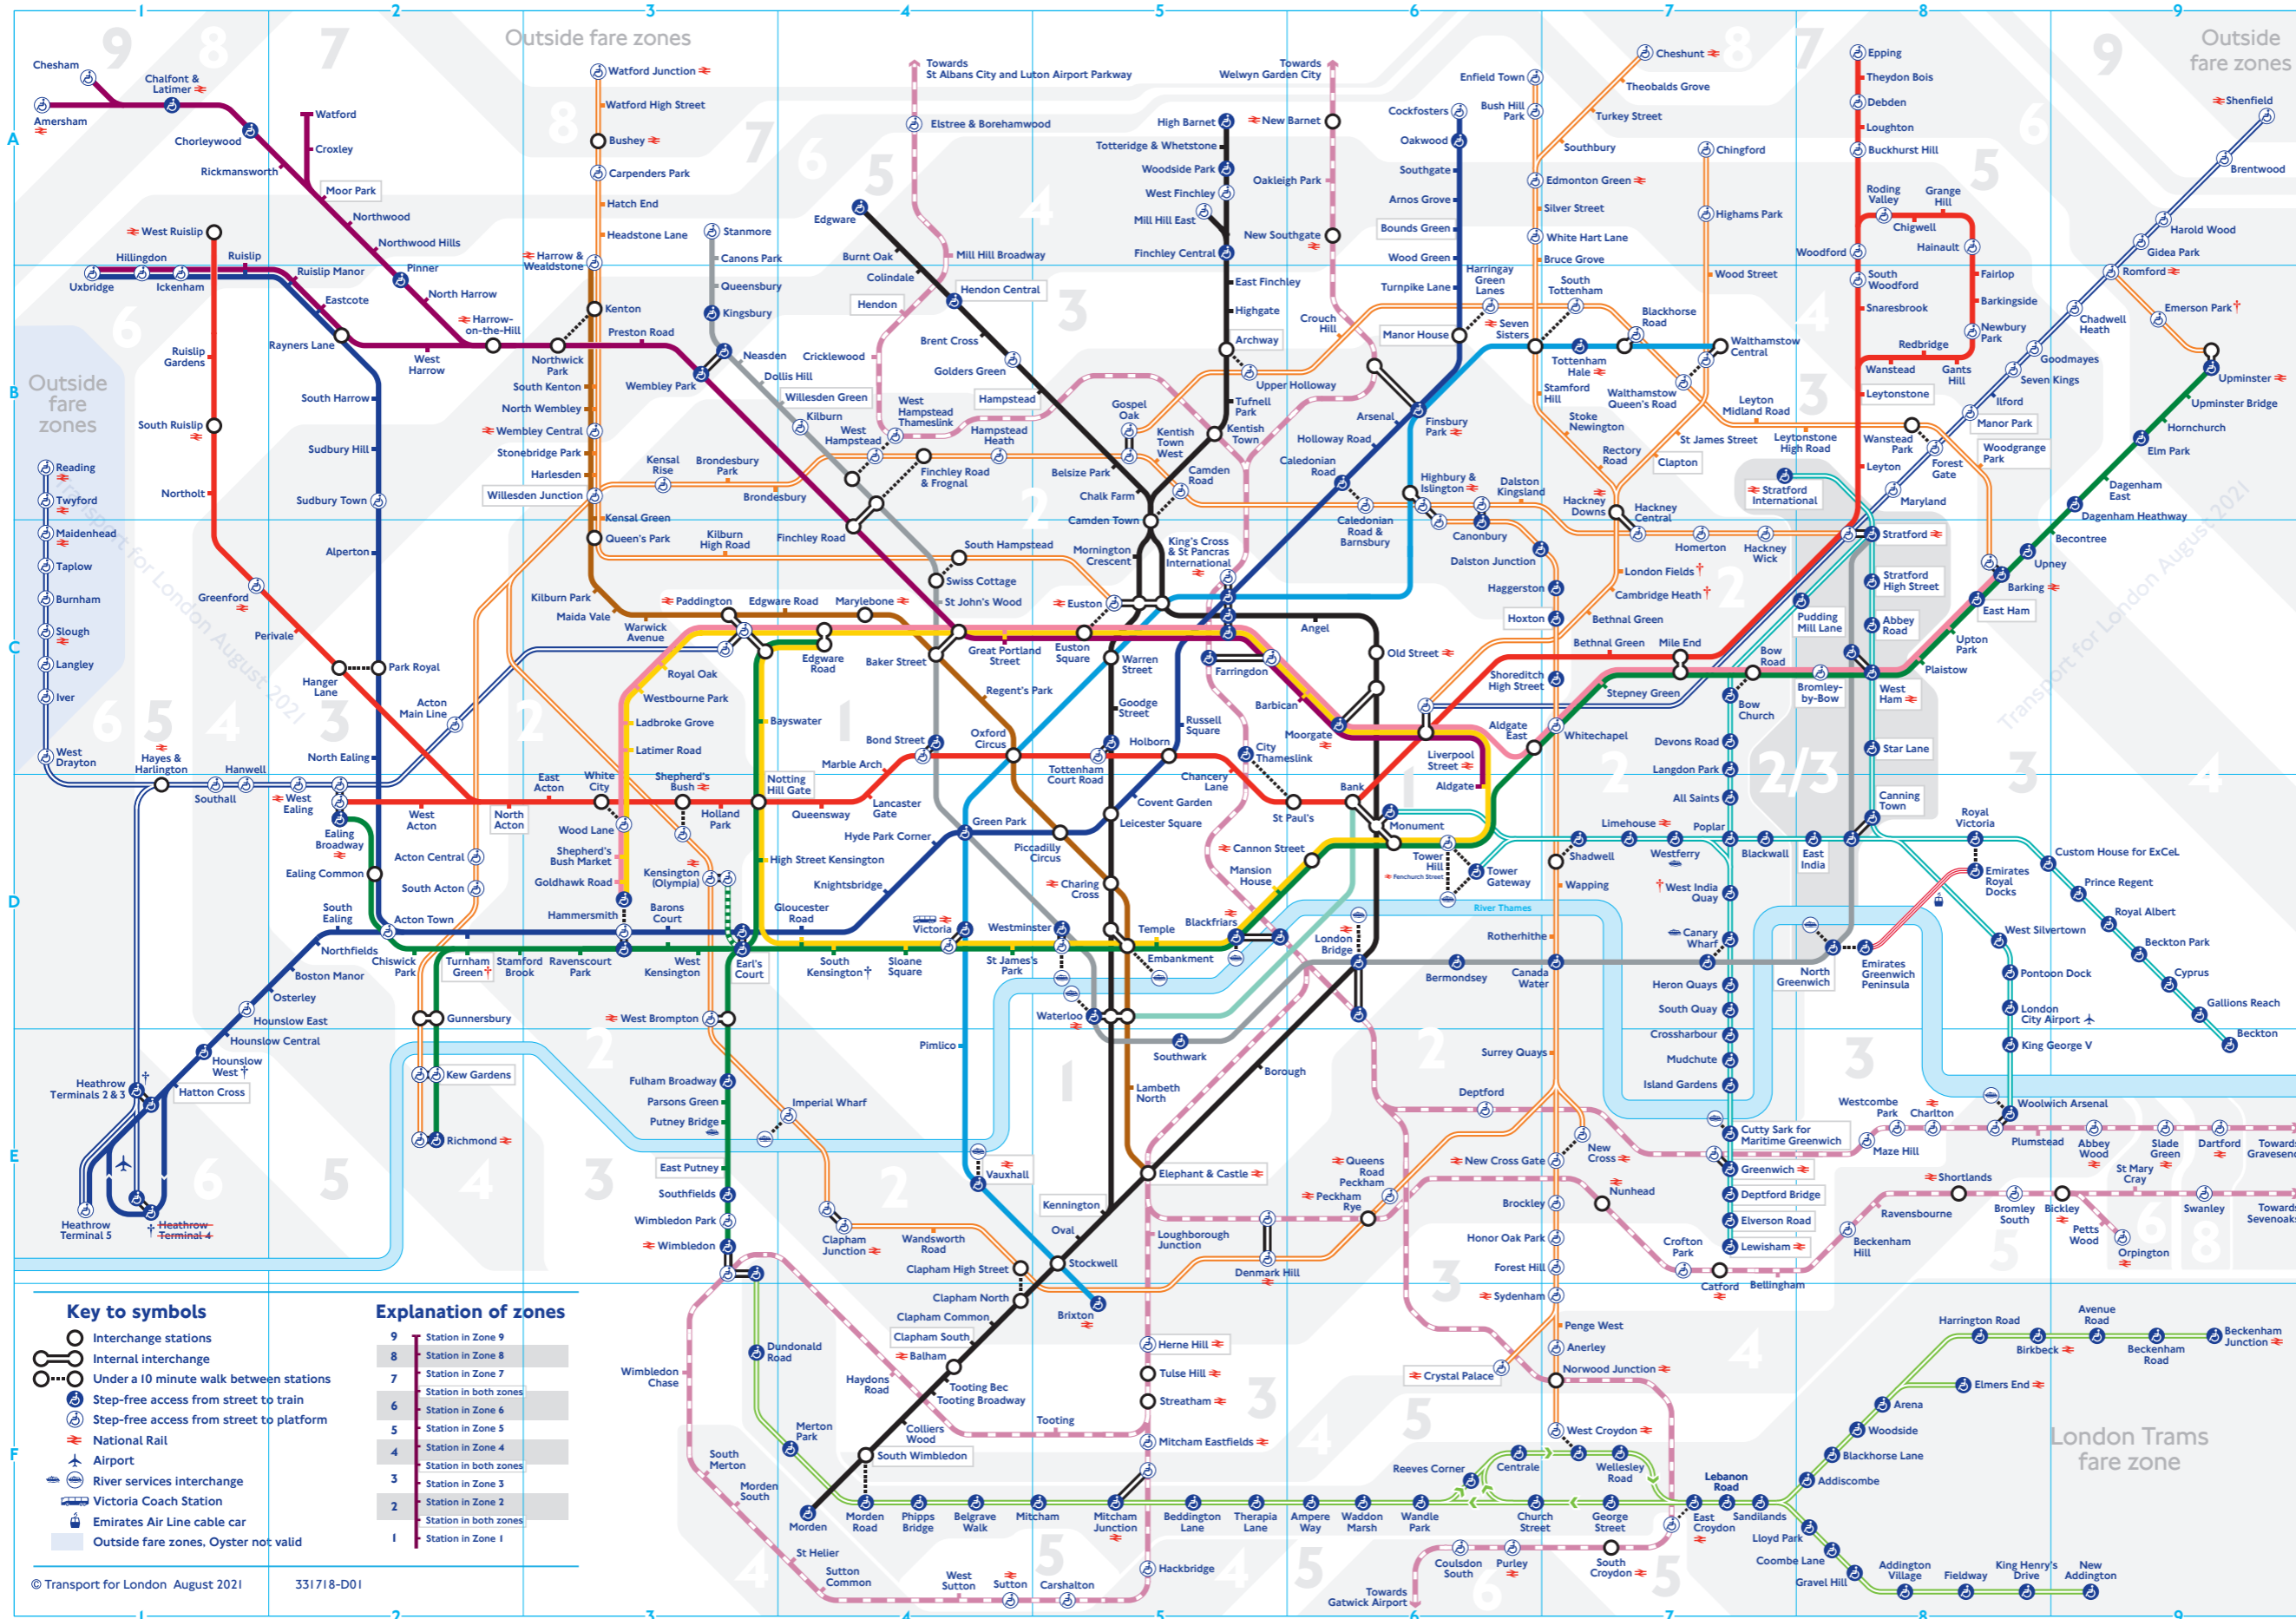

# Tube map

- ### Check before you travel
- † Heathrow  
TfL Rail customers should change at Terminals 2 & 3 for free rail transfer to Terminal 5.
  - † Heathrow Terminal 4  
Closed until further notice.
  - † Hounslow West  
Step-free access for manual wheelchairs only.
  - † South Kensington  
Piccadilly line trains not stopping until spring 2022.
  - † Services or access at these stations are subject to variation.  
To check before you travel, visit [tfl.gov.uk/plan-a-journey](http://tfl.gov.uk/plan-a-journey)

- ### Key to lines
- Bakerloo
  - Central
  - Circle
  - District
  - Hammersmith & City
  - Jubilee
  - Metropolitan
  - Northern
  - Piccadilly
  - Victoria
  - Waterloo & City
  - DLR
  - Emirates Air Line cable car (special fares apply)
  - London Overground
  - TfL Rail
  - Thameslink - Not operated by TfL. If you need assistance, please speak to staff at your origin station so this can be arranged at the destination station or check assisted travel at [www.thameslinkrailway.co.uk](http://www.thameslinkrailway.co.uk)
  - London Trams
  - District open weekends and on some public holidays

\*Network charges may apply. See [tfl.gov.uk/terms](http://tfl.gov.uk/terms) for details.

Online maps are strictly for personal use only. To license the Tube map for commercial use please visit [tfl.gov.uk/maplicensing](http://tfl.gov.uk/maplicensing)