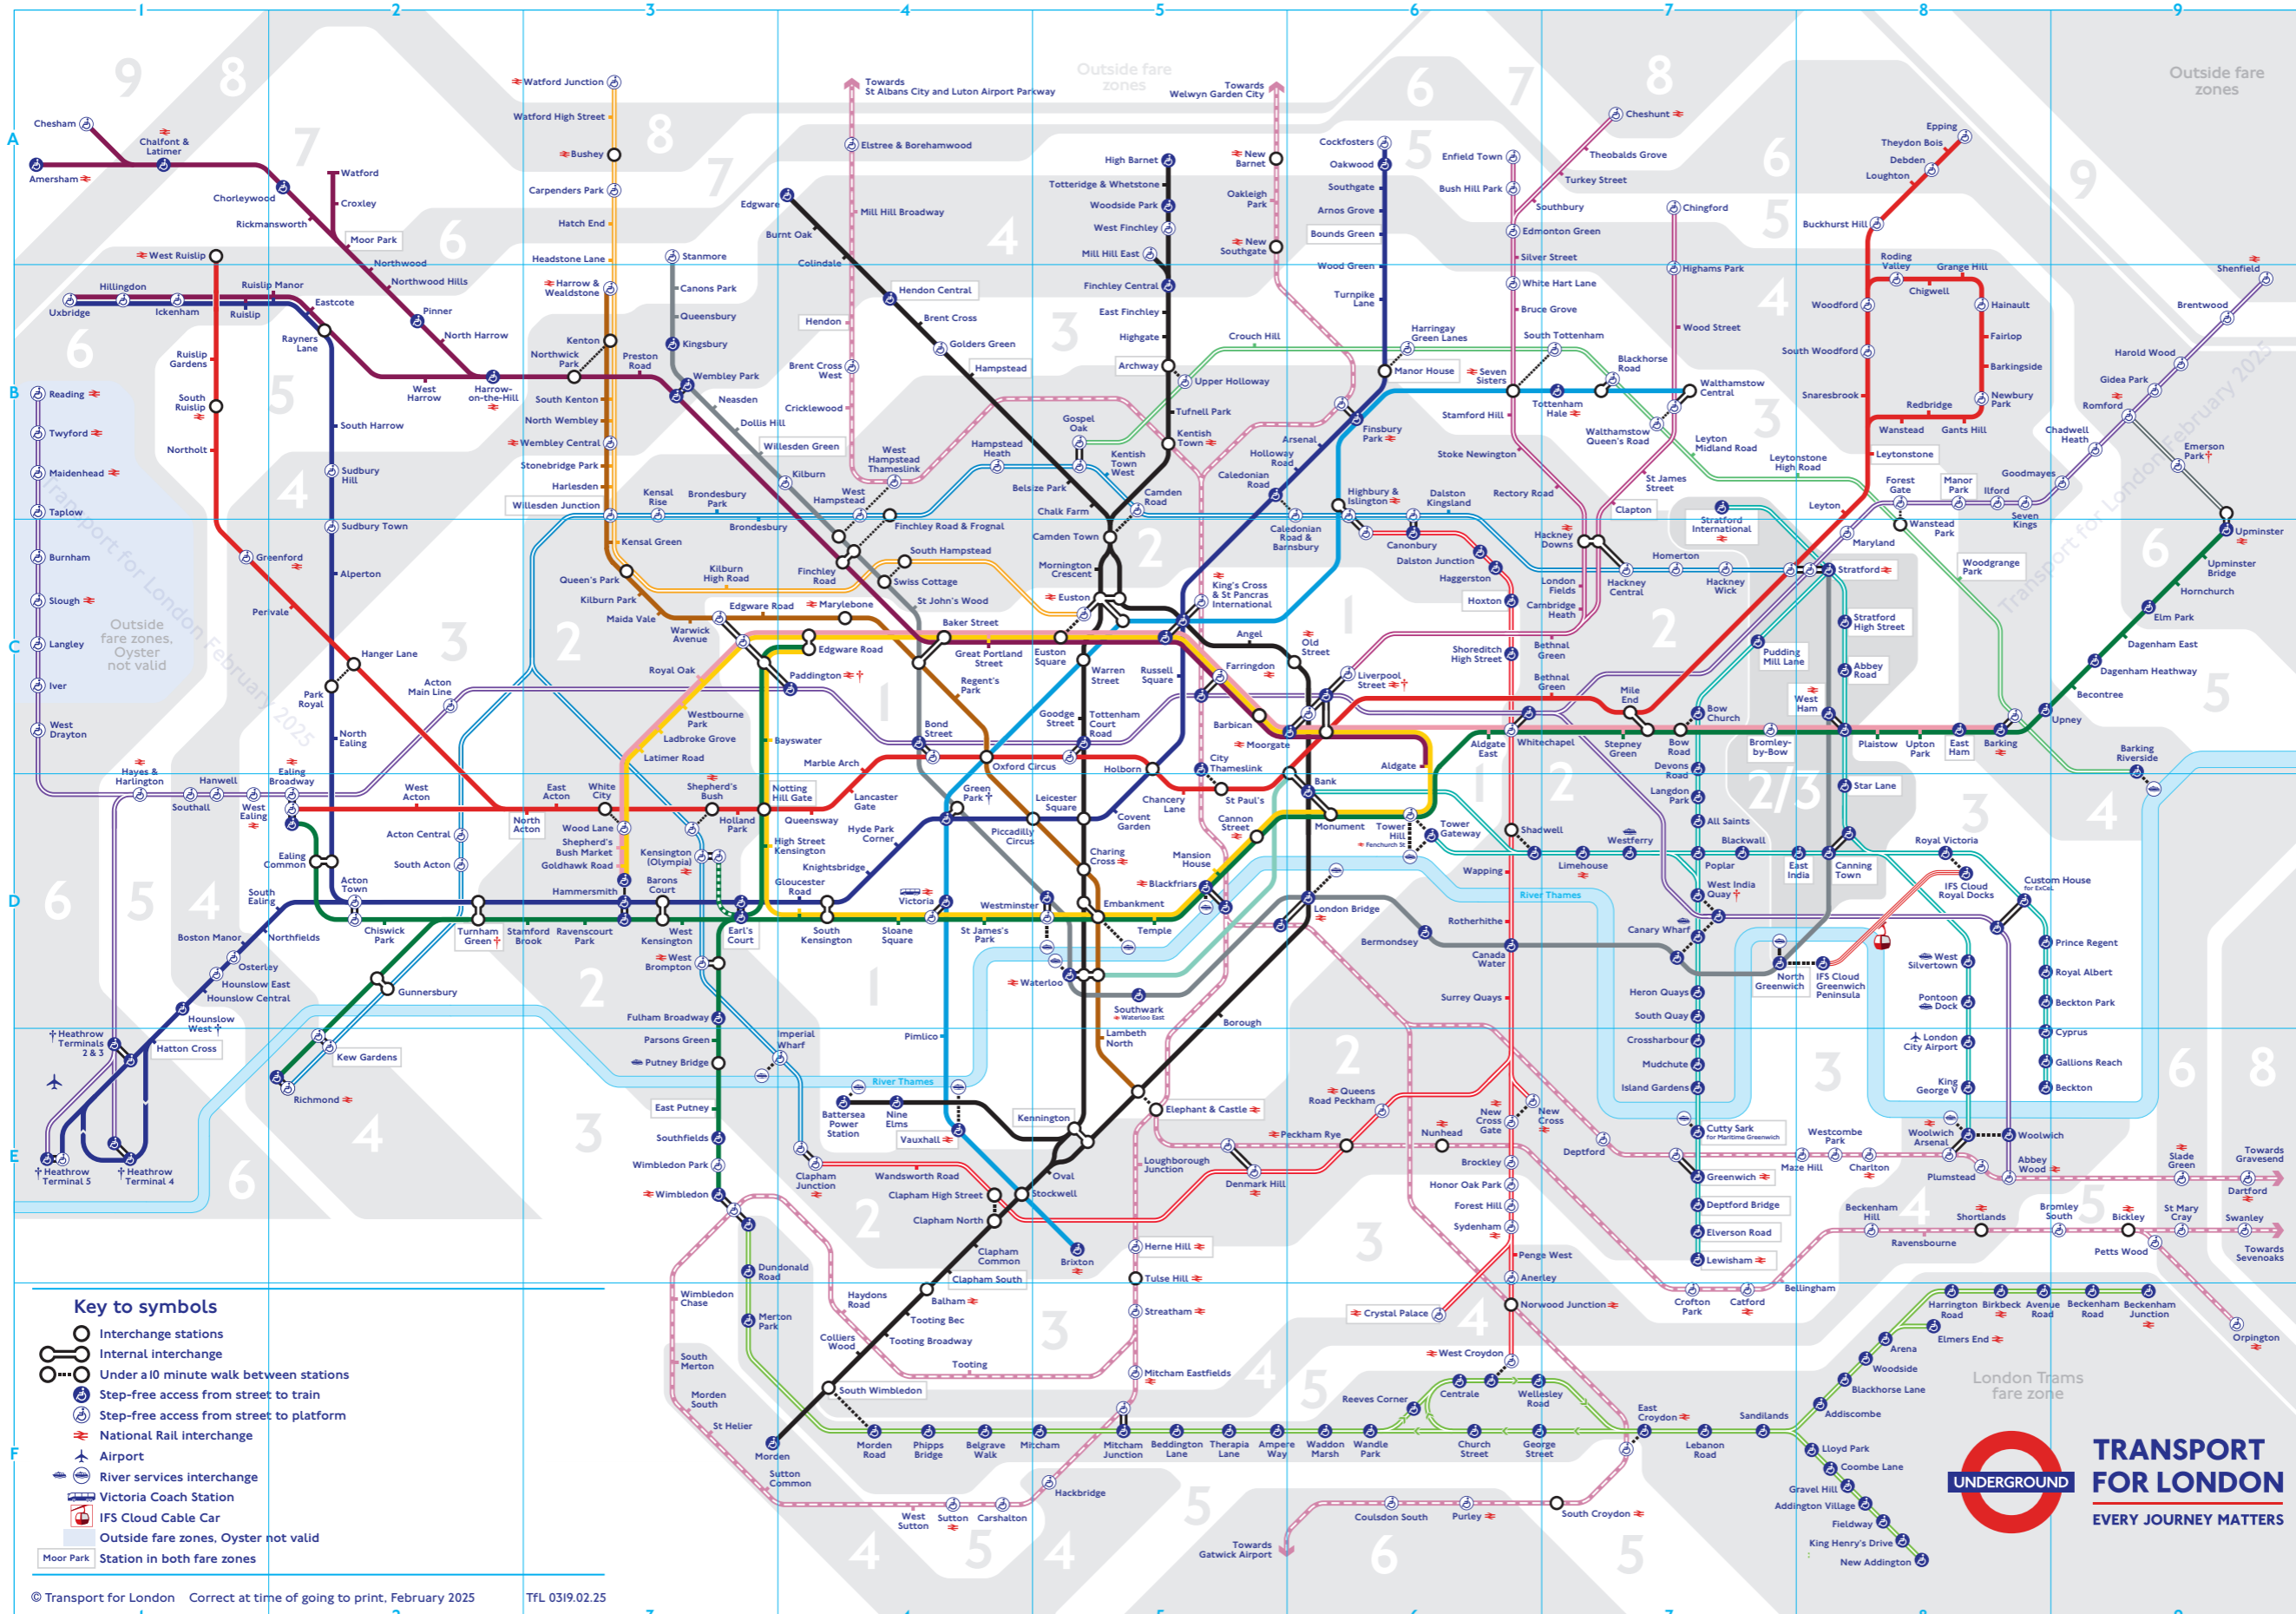

Check before you travel

- † Elizabeth line Heathrow Airport stations
  Special fares apply on Elizabeth line services to/from Heathrow Airport.
- † Green Park
  No step-free access to the Jubilee line until autumn 2025.
- † Hounslow West
  Step-free access for manual wheelchairs only.
- † Services or access at these stations are subject to variation.
  To check before you travel, visit tfl.gov.uk/plan-a-journey

1. ### Key to lines
2. Bakerloo
   - Central
   - Circle
   - District
   - Hammersmith & City
   - Jubilee
   - Metropolitan
   - Northern
   - Piccadilly
   - Victoria
   - Waterloo & City
   - DLR
   - Elizabeth line
   - London Trams
   - IFS Cloud Cable Car
     Special fares apply
   - Thameslink
     Service not operated by TfL. If you need assistance, please speak to staff at your origin station so this can be arranged at the destination station or check assisted travel at thameslinkrailway.com
   - District
     Open at weekends and on some public holidays
3. ### London Overground
4. Liberty line
   - Lioness line
   - Mildmay line
   - Suffragette line
   - Weaver line
   - Windrush line
5. ✪ Air-conditioned trains

1. ### Key to symbols
2. Interchange stations
   - Internal interchange
   - Under a 10 minute walk between stations
   - Step-free access from street to train
   - Step-free access from street to platform
   - National Rail interchange
   - Airport
   - River services interchange
   - Victoria Coach Station
   - IFS Cloud Cable Car
   - Outside fare zones, Oyster not valid
   - Station in both fare zones

© Transport for London Correct at time of going to print, February 2025 TFL 0319.02.25

Online maps are strictly for personal use only. To license the Tube map for commercial use please visit tfl.gov.uk/maplicensing

London Overground lines now have new names

Follow the right line and colour for your journey
Search TfL London Overground names

- LIBERTY
- LIONESS
- MILDMAY
- SUFFRAGETTE
- WEAVER
- WINDRUSH