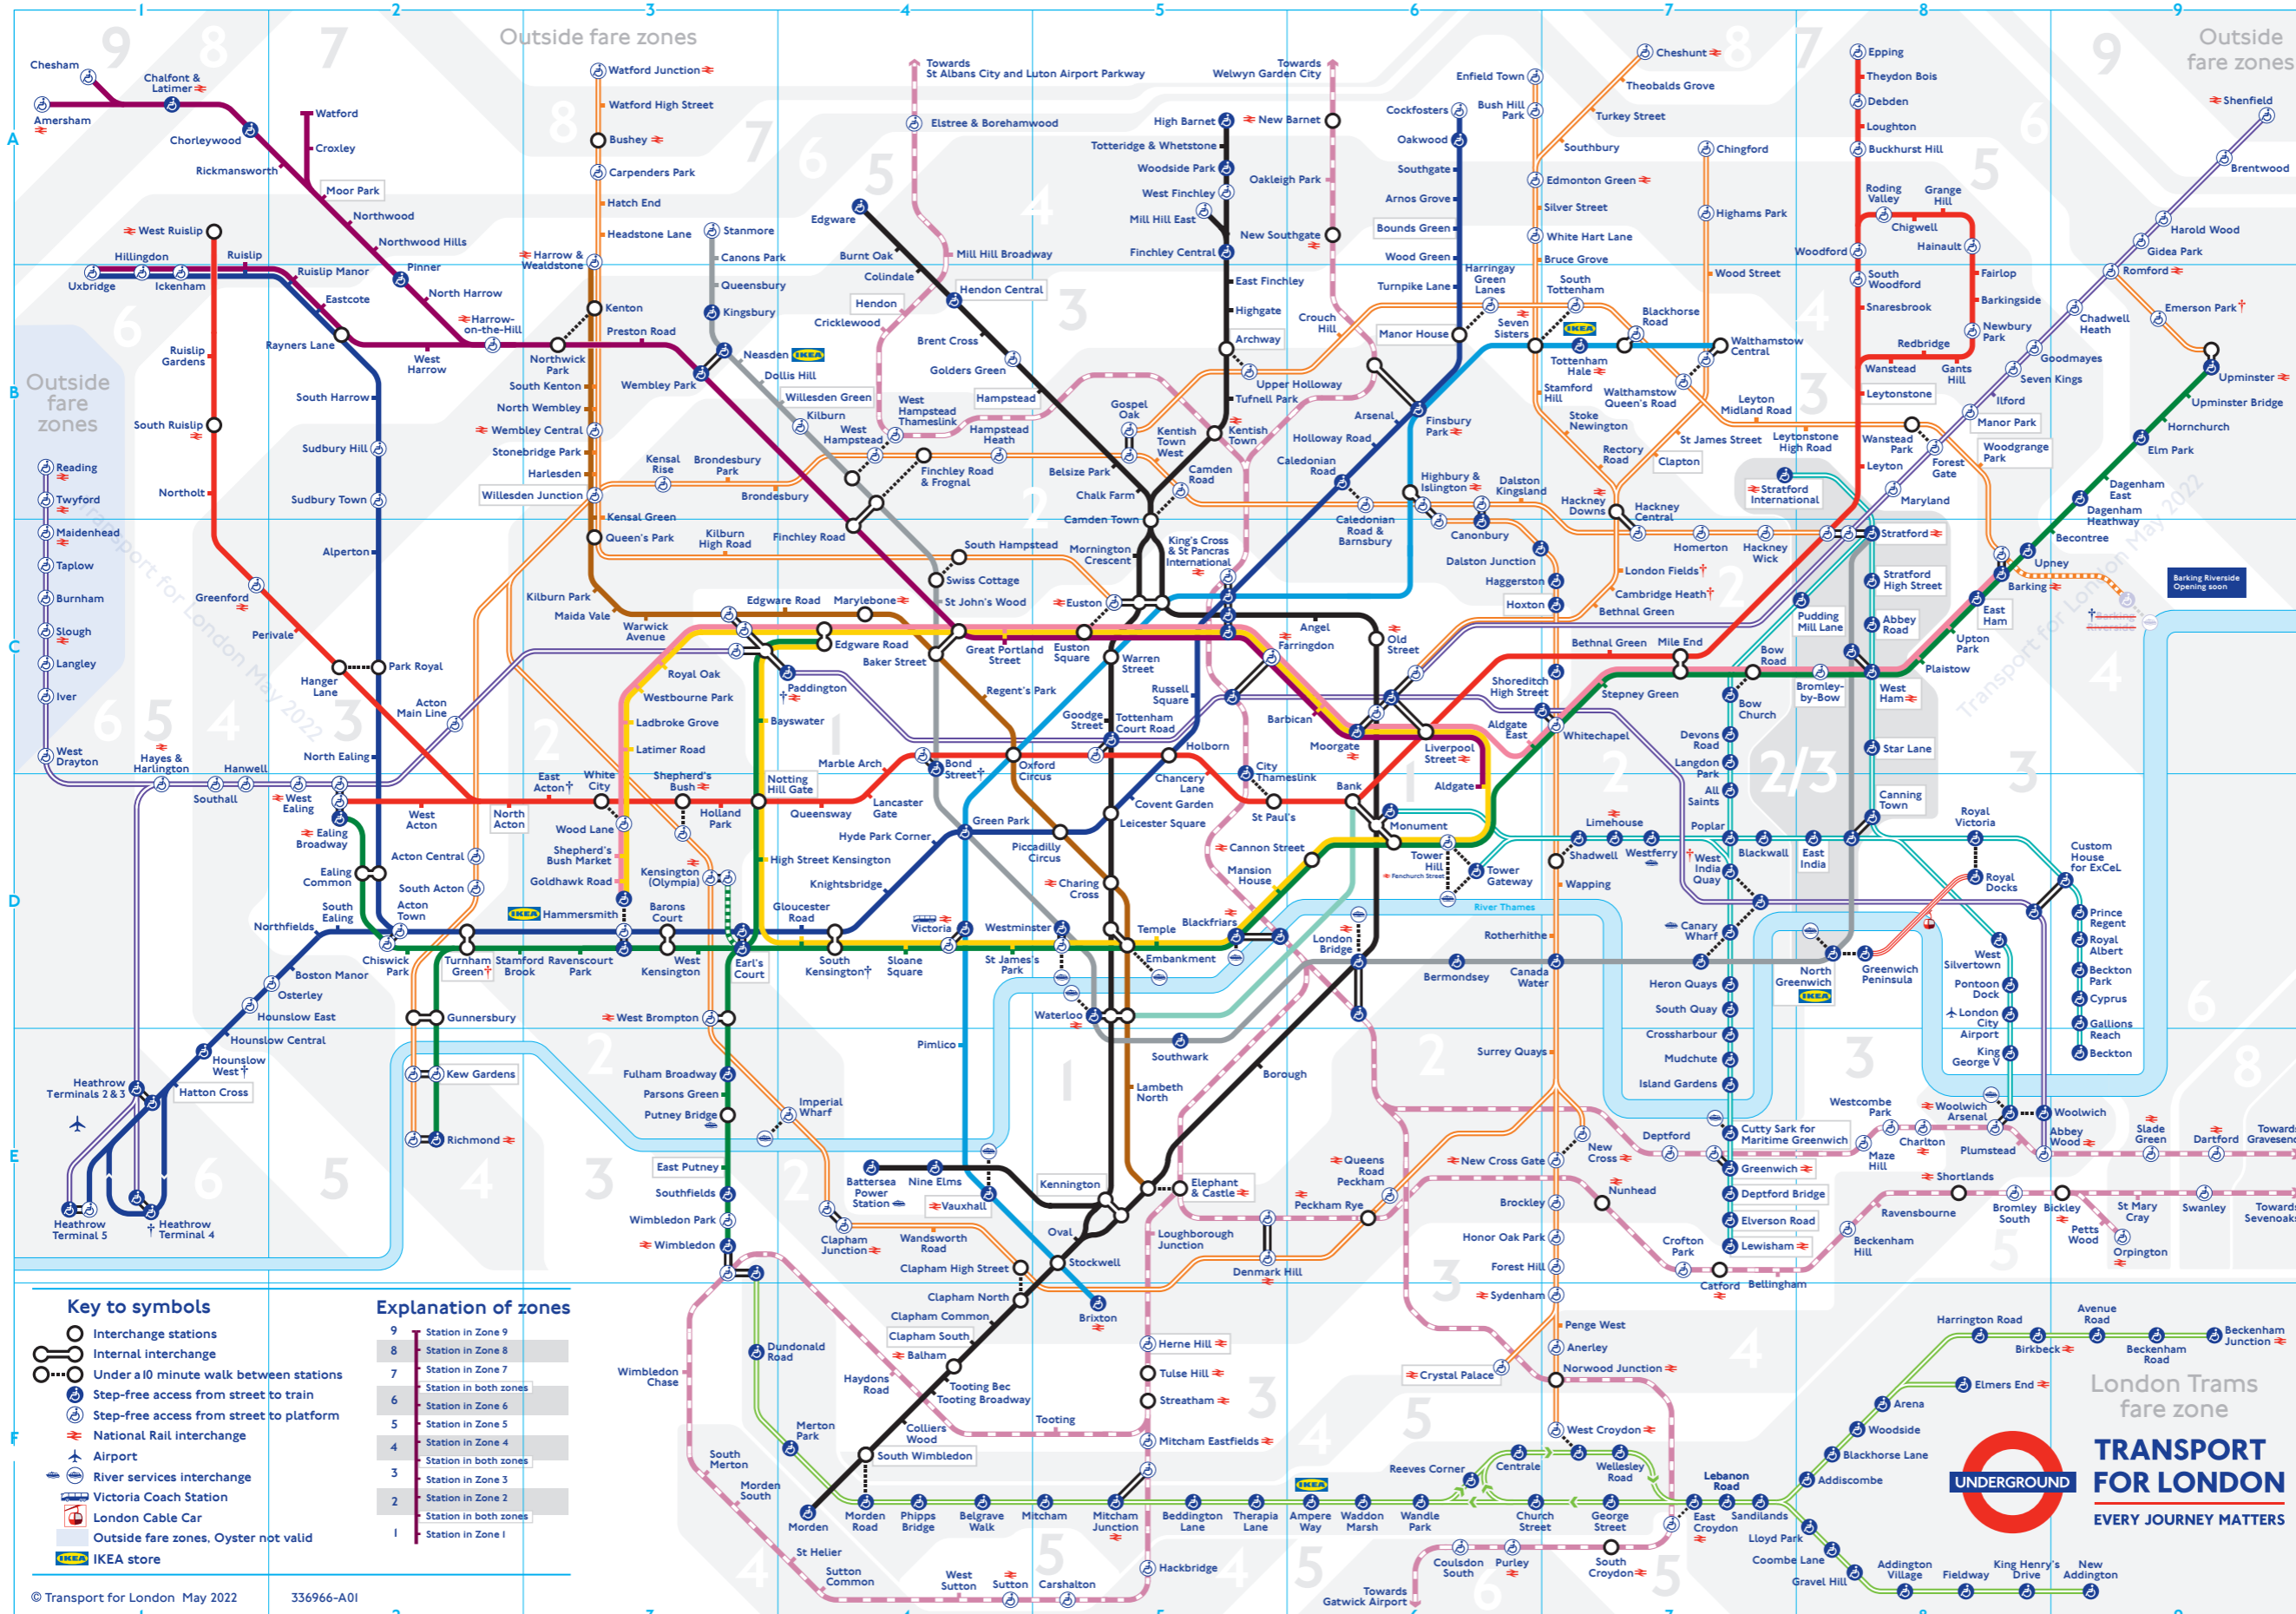

The Night Tube runs on Friday and Saturdays on the Jubilee, Victoria and on most of the Central Lines. Night services also run on part of London Overground.

Online maps are strictly for personal use only. To license the Tube map for commercial use please visit tfl.gov.uk/maplicensing

Take the tube to IKEA (a seat guaranteed)

Visit our London stores by public transport or just head to IKEA.co.uk/London

THE WONDERFUL EVERYDAY