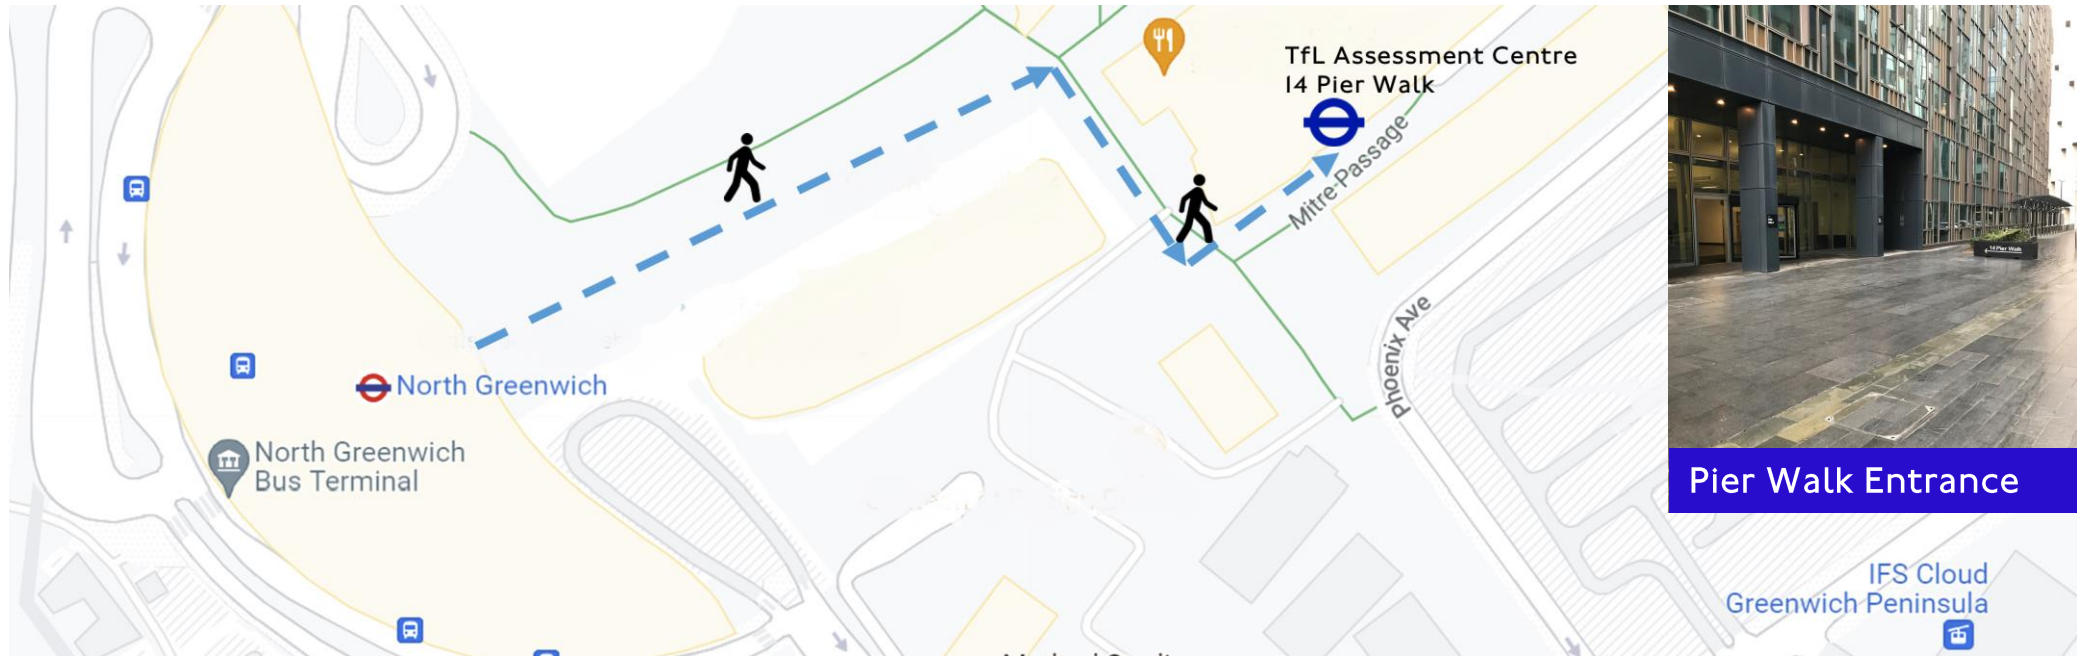

Pier Walk (North Greenwich)

14 Pier Walk
London
SE10 0ES

Parking is difficult at all our centres. Please use Public transport.

Please report to reception on arrival. You must be booked for an assessment to gain entry. Please do not arrive without a booking confirmation.

Underground

- The nearest underground station is North Greenwich (on the Jubilee Line) which is a 5 minute walk to the assessment centre.
- Leave the underground station and walk straight ahead with the O2 arena on your left.
- After about 125 metres turn right and you will see Tesco on your left.
- Turn left at Tesco and 14 Pier Walk is on your left after about 40 metres.
- Enter the building and report to reception.

Cable car

- The Cable Car from Royal Docks (DLR) stops at North Greenwich and is a 5 minute walk to the centre.

Boat

- Boat services RB1, RB2 and RB6 call at North Greenwich pier which is a 5 minute walk to the centre.