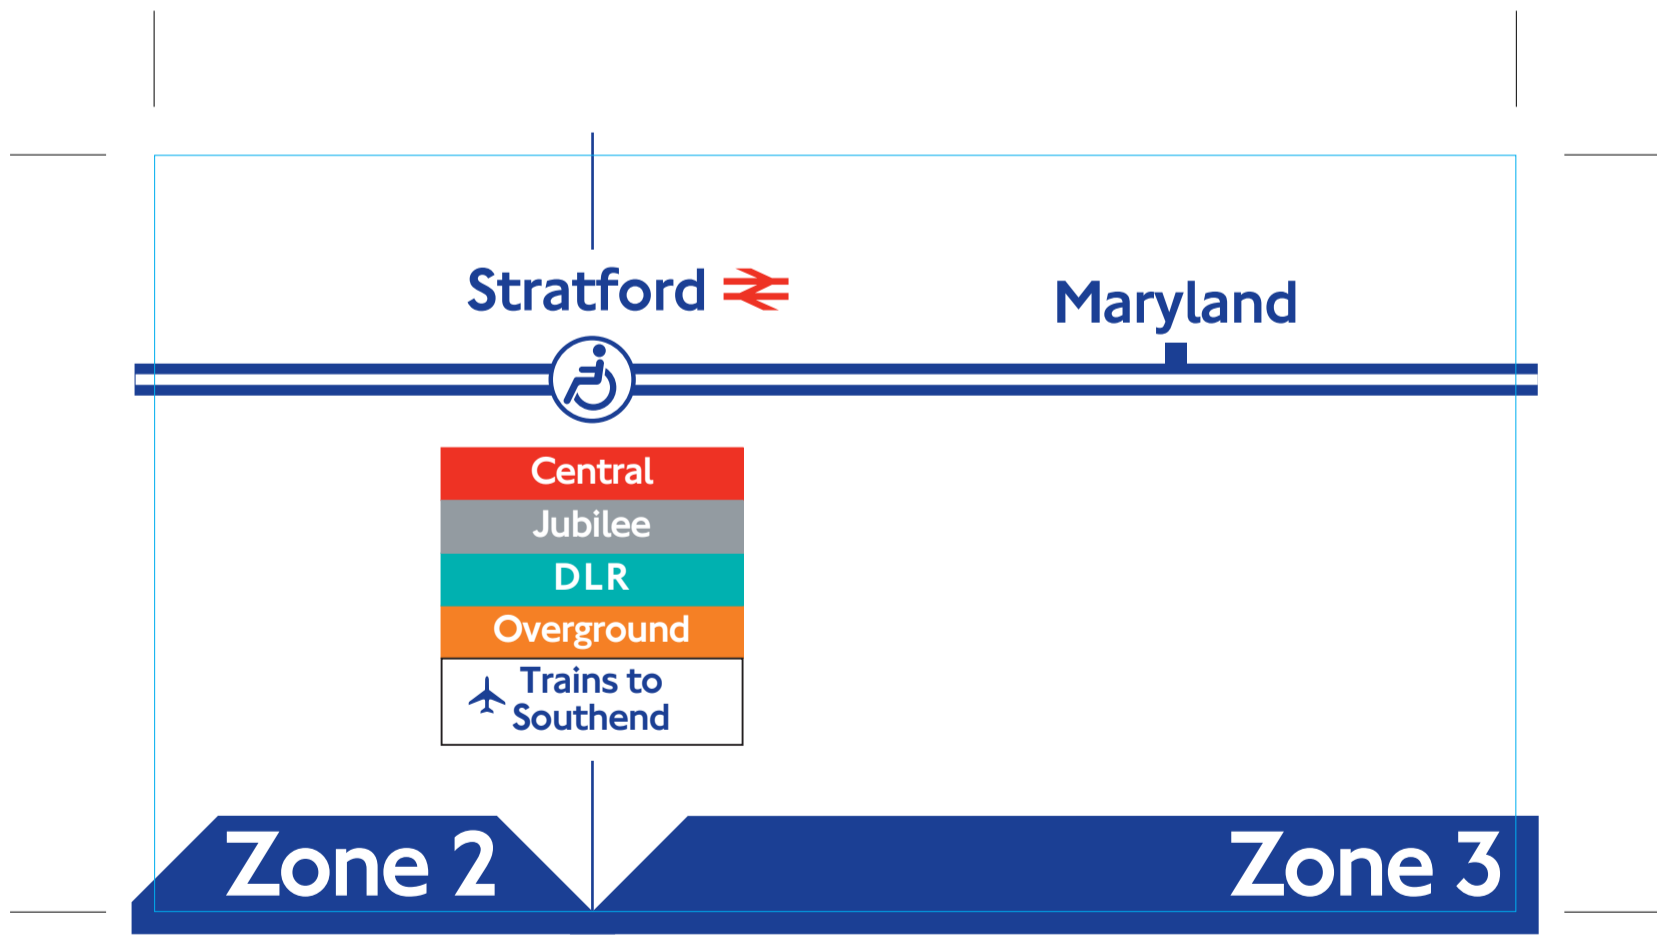

TfL Rail CLD sticker  
168 x 130mm  
To fit part number 28124/282

TfL Rail CLD sticker  
180 x 100mm  
To fit part number 28124/281