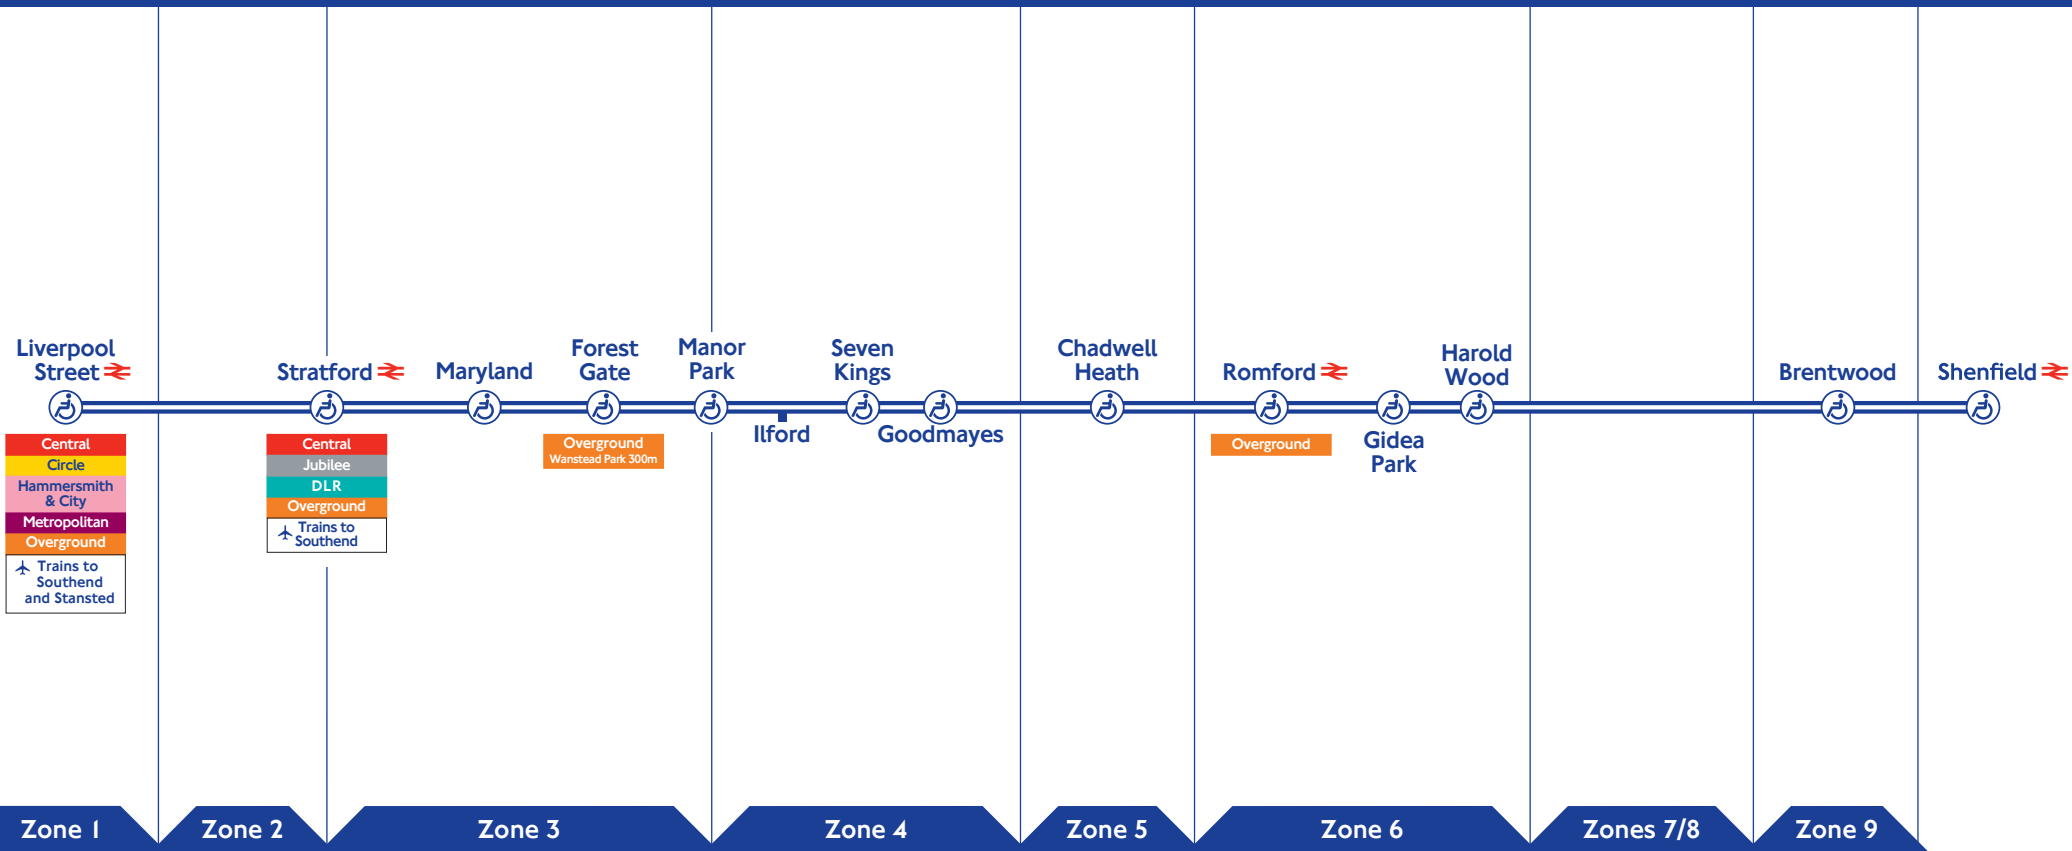

Liverpool Street to Shenfield

Valid from Sunday 12 December 2021 to Saturday 14 May 2022

Service delay refunds

If you've been delayed on a TfL Rail journey, you may be able to claim for a service delay refund.

Engineering Work

At weekends services may be altered due to planned engineering works Check before you travel

Valid from Sunday 12 December 2021 to Saturday 14 May 2022

Shenfield to Liverpool Street

All services shown are operated by TfL Rail