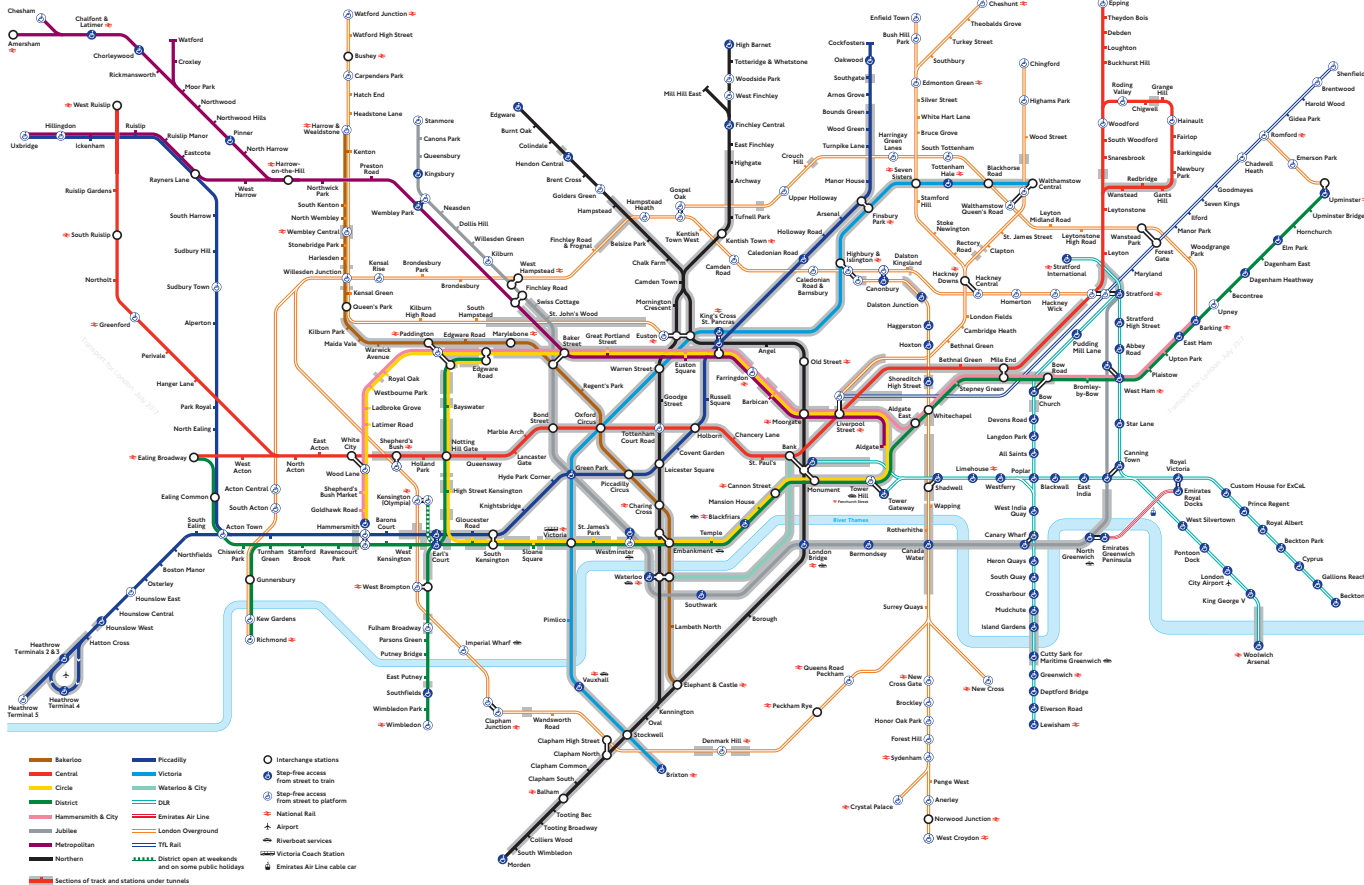

Tube map showing tunnels

MAYOR OF LONDON

[tfl.gov.uk](https://www.tfl.gov.uk)

24 hour travel information
0343 222 1234*

[@TfLTravelAlerts](https://twitter.com/TfLTravelAlerts)

TRANSPORT FOR LONDON
EVERY JOURNEY MATTERS