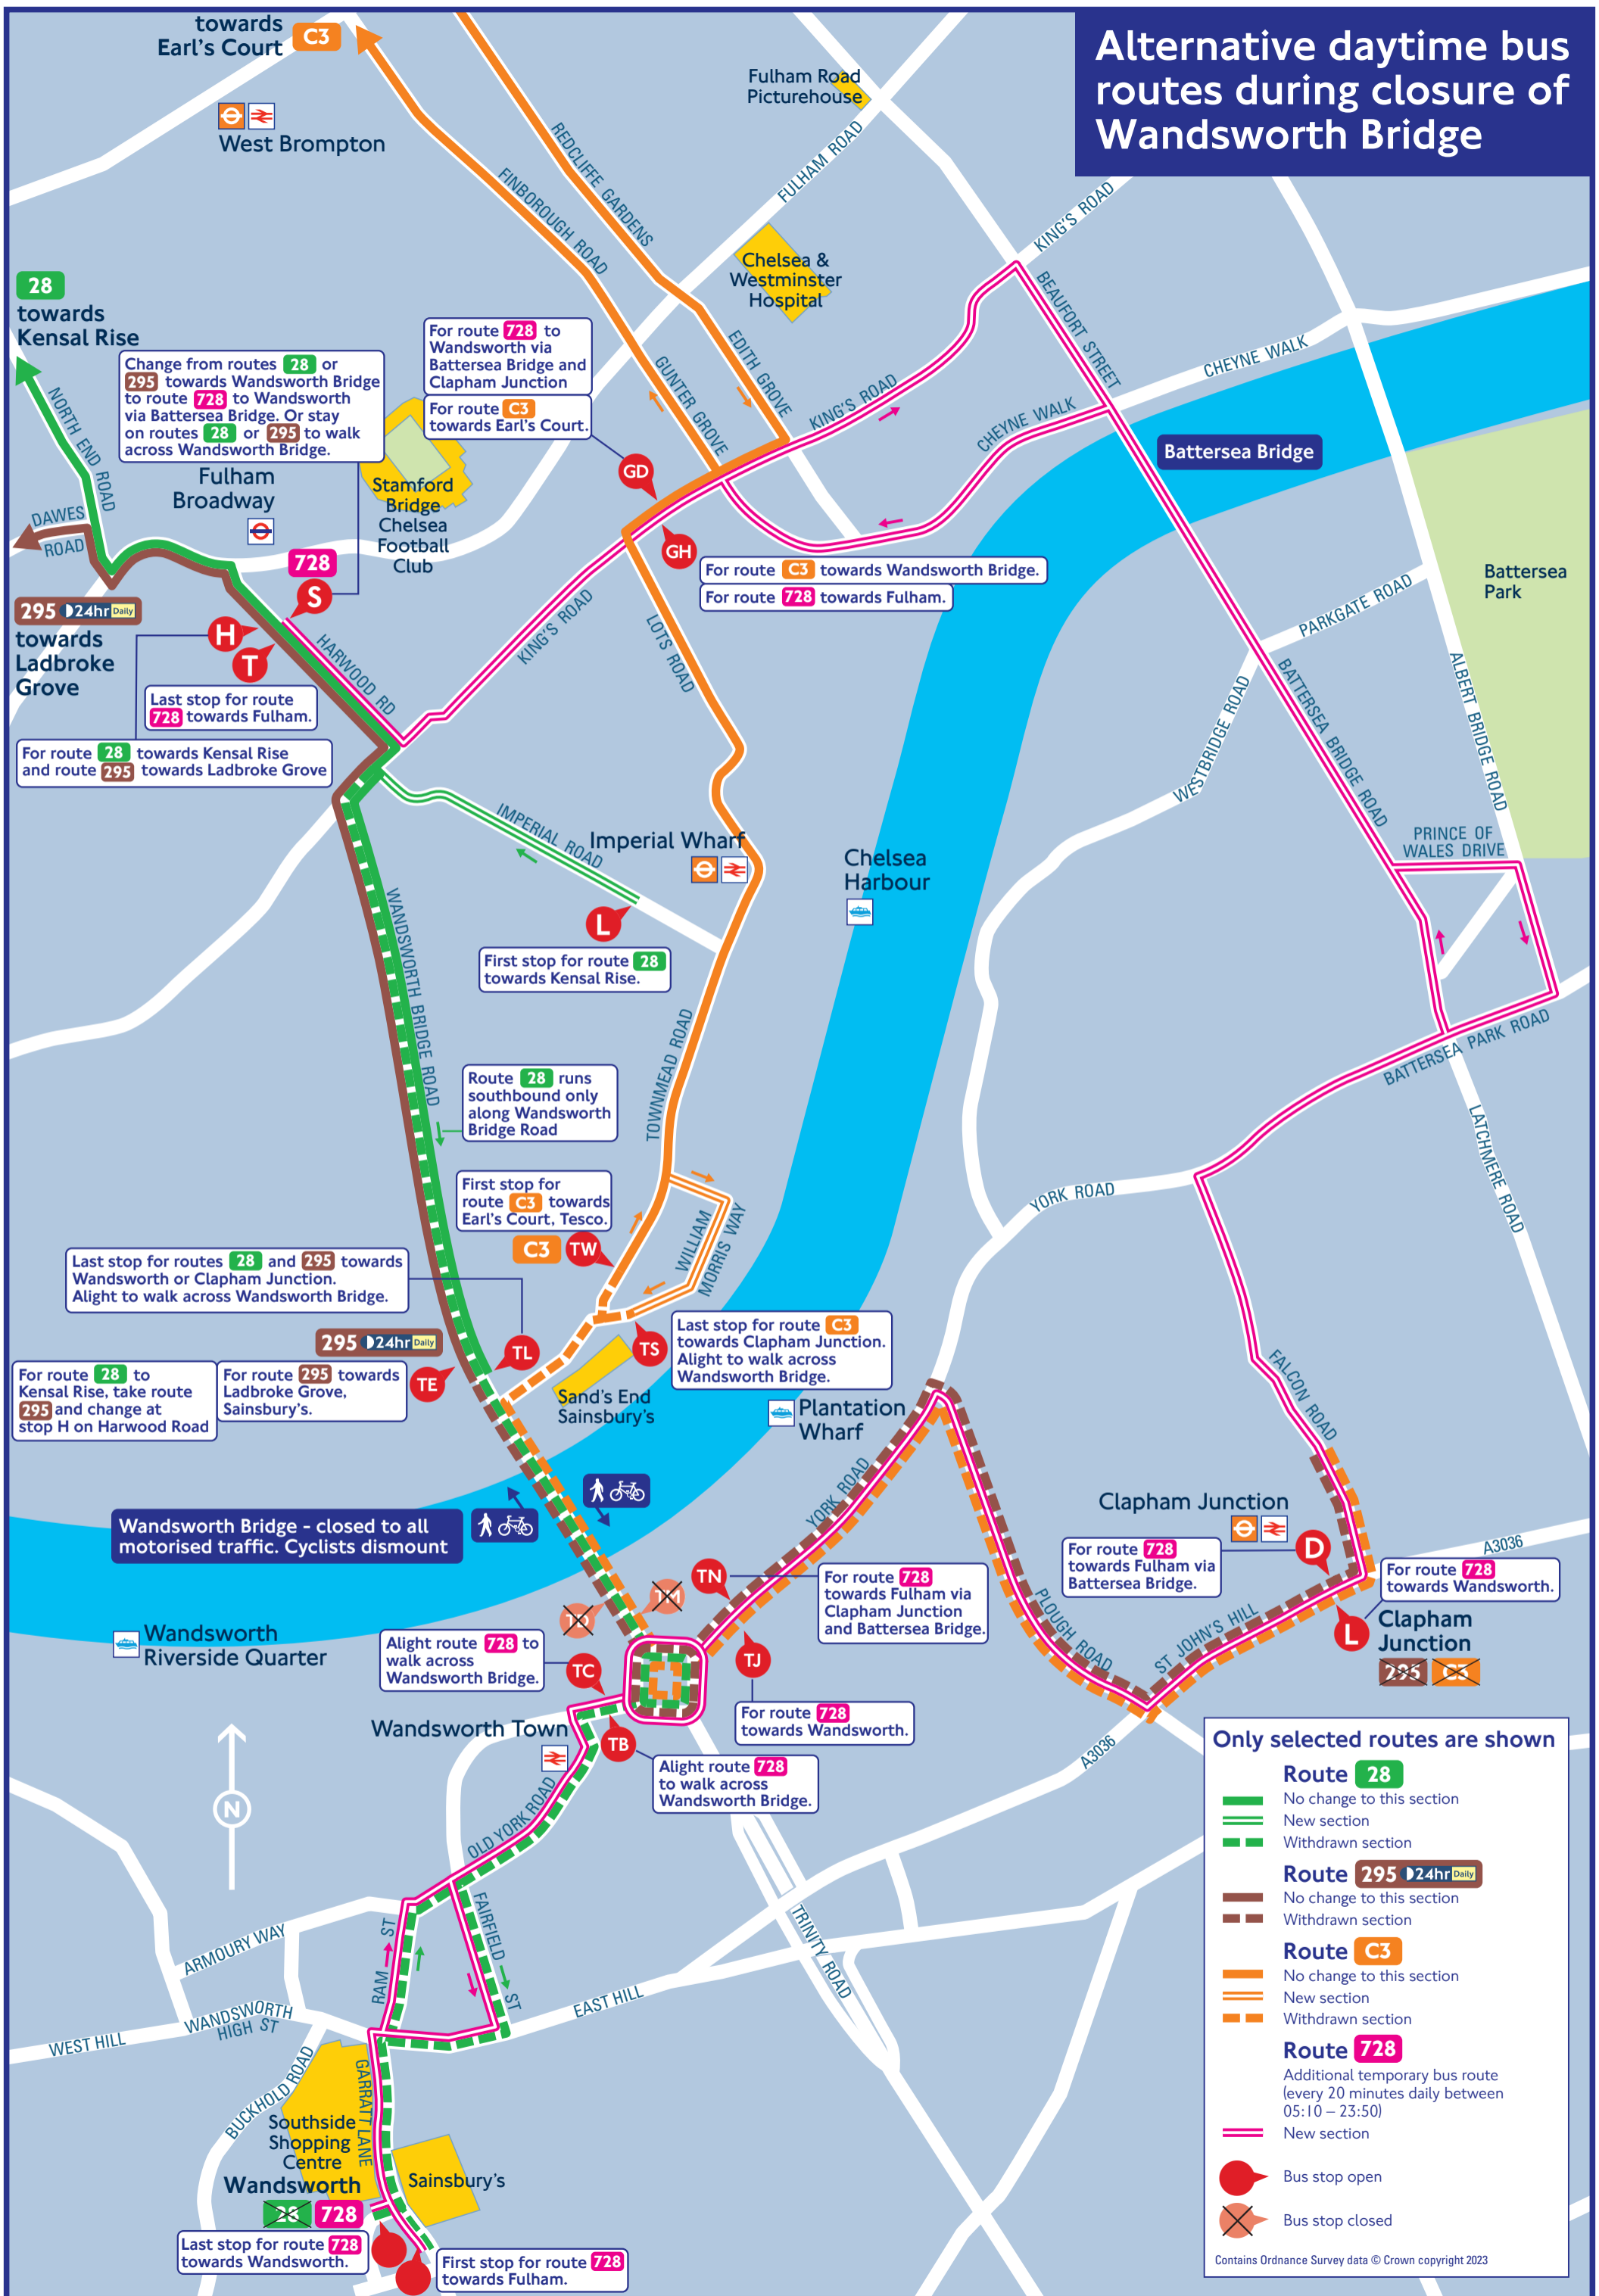

Alternative daytime bus routes during closure of Wandsworth Bridge

Only selected routes are shown

- Route 28**
 - No change to this section
 - New section
 - Withdrawn section
- Route 295** 24hr Daily
 - No change to this section
 - Withdrawn section
- Route C3**
 - No change to this section
 - New section
 - Withdrawn section
- Route 728**
 - Additional temporary bus route (every 20 minutes daily between 05:10 – 23:50)
 - New section
- Bus stop open
- Bus stop closed

Contains Ordnance Survey data © Crown copyright 2023